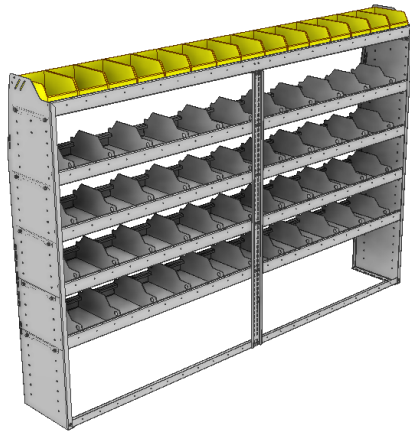

SHELVING UNITS

PROFILED BACK COMBO UNITS / DIVIDERS AND BINS

PART NUMBER	DEEP (IN.)	WIDE (IN.)	HIGH (IN.)	NRW / STD SHELVES	HIGH DIVIDERS	NRW BINS	WEIGHT (LBS.)	OPTIONS							
								2 DOOR KIT	BACK PANEL	NRW SHELF	STD SHELF	6 HIGH DIVIDERS	1 NRW BIN	1 NRW SHELF LINER	1 STD SHELF LINER
25-9363-4	13.5	95	63	1 / 3	33	15	126	DO-940	PRB-963	SBS-91	SBS-93	DV-613	SM-BIN	SBL-91	SBL-93
25-9363-5	13.5	95	63	2 / 3	44	15	152	DO-940	PRB-963	SBS-91	SBS-93	DV-613	SM-BIN	SBL-91	SBL-93
25-9563-4	15.5	95	63	1 / 3	33	22	144	DO-940	PRB-963	SBS-93	SBS-95	DV-615	MD-BIN	SBL-93	SBL-95
25-9563-5	15.5	95	63	2 / 3	44	22	179	DO-940	PRB-963	SBS-93	SBS-95	DV-615	MD-BIN	SBL-93	SBL-95
25-9863-4	18.5	95	63	1 / 3	33	11	158	DO-940	PRB-963	NBS-95	SBS-98	DV-618	LG-BIN	NBL-95	SBL-98
25-9863-5	18.5	95	63	2 / 3	44	11	201	DO-940	PRB-963	NBS-95	SBS-98	DV-618	LG-BIN	NBL-95	SBL-98