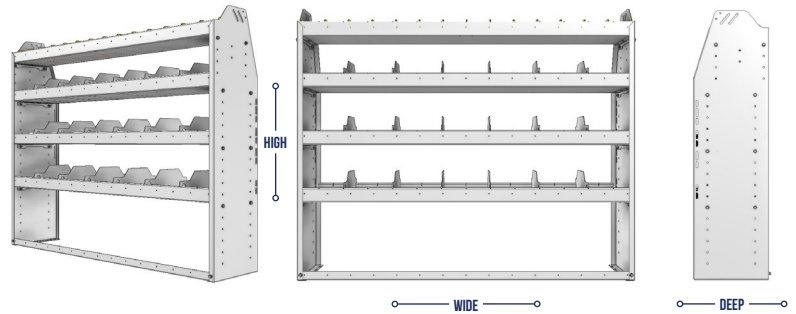

SHELVING UNITS

PROFILED BACK COMBO UNITS / DIVIDERS AND BINS

PART NUMBER	DEEP (IN.)	WIDE (IN.)	HIGH (IN.)	NRW / STD SHELVES	HIGH DIVIDERS	NRW BINS	WEIGHT (LBS.)	OPTIONS							
								1 DOOR	BACK PANEL	NRW SHELF	STD SHELF	6 HIGH DIVIDERS	1 NRW BIN	1 NRW SHELF LINER	1 STD SHELF LINER
25-4372-5	13.5	43	72	2 / 3	15	20	75	DO-430	PRB-472	NBS-41	SBS-43	DV-613	SH-BIN	NBL-41	SBL-43
25-4372-6	13.5	43	72	2 / 4	20	20	89	DO-430	PRB-472	NBS-41	SBS-43	DV-613	SH-BIN	NBL-41	SBL-43
25-4572-5	15.5	43	72	2 / 3	15	20	88	DO-430	PRB-472	NBS-43	SBS-45	DV-615	MD-BIN	NBL-43	SBL-45
25-4572-6	15.5	43	72	2 / 4	20	20	107	DO-430	PRB-472	NBS-43	SBS-45	DV-615	MD-BIN	NBL-43	SBL-45
25-4872-5	18.5	43	72	2 / 3	15	10	113	DO-430	PRB-472	SBS-45	SBS-48	DV-618	LG-BIN	SBL-45	SBL-48
25-4872-6	18.5	43	72	2 / 4	20	10	137	DO-430	PRB-472	SBS-45	SBS-48	DV-618	LG-BIN	SBL-45	SBL-48

SHELVING UNITS

PROFILED BACK COMBO UNITS / DIVIDERS AND BINS

PART NUMBER	DEEP (IN.)	WIDE (IN.)	HIGH (IN.)	NRW / STD SHELVES	HIGH DIVIDERS	NRW BINS	WEIGHT (LBS.)	OPTIONS							
								1 DOOR	BACK PANEL	NRW SHELF	STD SHELF	6 HIGH DIVIDERS	1 NRW BIN	1 NRW SHELF LINER	1 STD SHELF LINER
25-5336-3	13.5	59.94	36	1 / 2	12	14	56	DO-585	PRB-536	NBS-51	SBS-53	DV-613	SH-BIN	NBL-51	SBL-53
25-5336-4	13.5	59.94	36	1 / 3	18	14	71	DO-585	PRB-536	NBS-51	SBS-53	DV-613	SH-BIN	NBL-51	SBL-53
25-5536-3	15.5	59.94	36	1 / 2	12	14	65	DO-585	PRB-536	NBS-53	SBS-55	DV-615	MD-BIN	NBL-53	SBL-55
25-5536-4	15.5	59.94	36	1 / 3	18	14	81	DO-585	PRB-536	NBS-53	SBS-55	DV-615	MD-BIN	NBL-53	SBL-55
25-5836-3	18.5	59.94	36	1 / 2	12	7	83	DO-585	PRB-536	SBS-55	SBS-58	DV-618	LG-BIN	SBL-55	SBL-58
25-5836-4	18.5	59.94	36	1 / 3	18	7	102	DO-585	PRB-536	SBS-55	SBS-58	DV-618	LG-BIN	SBL-55	SBL-58