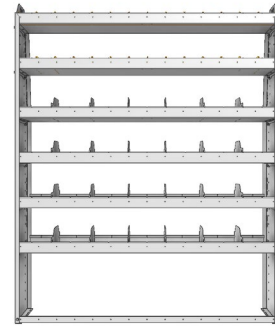

SHELVING UNITS

PROFILED BACK COMBO UNITS / DIVIDERS AND BINS