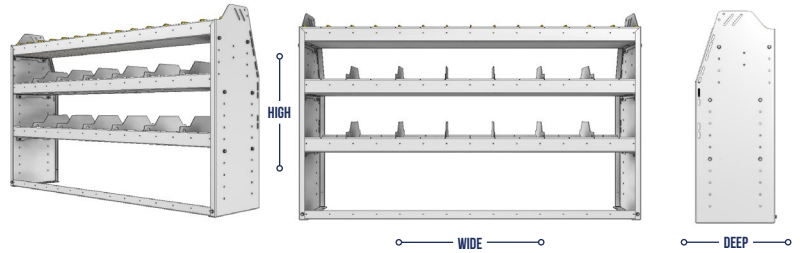

SHELVING UNITS

PROFILED BACK COMBO UNITS / DIVIDERS AND BINS

PART NUMBER	DEEP (IN.)	WIDE (IN.)	HIGH (IN.)	NRW / STD SHELVES	HIGH DIVIDERS	NRW BINS	WEIGHT (LBS.)	OPTIONS							
								1 DOOR	BACK PANEL	NRW SHELF	STD SHELF	6 HIGH DIVIDERS	1 NRW BIN	1 NRW SHELF LINER	1 STD SHELF LINER
25-4372-5	13.5	43	72	2 / 3	15	20	75	DO-430	PRB-472	NBS-41	SBS-43	DV-613	SH-BIN	NBL-41	SBL-43
25-4372-6	13.5	43	72	2 / 4	20	20	89	DO-430	PRB-472	NBS-41	SBS-43	DV-613	SH-BIN	NBL-41	SBL-43
25-4572-5	15.5	43	72	2 / 3	15	20	88	DO-430	PRB-472	NBS-43	SBS-45	DV-615	MD-BIN	NBL-43	SBL-45
25-4572-6	15.5	43	72	2 / 4	20	20	107	DO-430	PRB-472	NBS-43	SBS-45	DV-615	MD-BIN	NBL-43	SBL-45
25-4872-5	18.5	43	72	2 / 3	15	10	113	DO-430	PRB-472	SBS-45	SBS-48	DV-618	LG-BIN	SBL-45	SBL-48
25-4872-6	18.5	43	72	2 / 4	20	10	137	DO-430	PRB-472	SBS-45	SBS-48	DV-618	LG-BIN	SBL-45	SBL-48

SHELVING UNITS

PROFILED BACK COMBO UNITS / DIVIDERS AND BINS

PART NUMBER	DEEP (IN.)	WIDE (IN.)	HIGH (IN.)	NRW / STD SHELVES	HIGH DIVIDERS	NRW BINS	WEIGHT (LBS.)	OPTIONS							
								1 DOOR	BACK PANEL	NRW SHELF	STD SHELF	6 HIGH DIVIDERS	1 NRW BIN	1 NRW SHELF LINER	1 STD SHELF LINER
25-5336-3	13.5	59.94	36	1 / 2	12	14	56	DO-585	PRB-536	NBS-51	SBS-53	DV-613	SH-BIN	NBL-51	SBL-53
25-5336-4	13.5	59.94	36	1 / 3	18	14	71	DO-585	PRB-536	NBS-51	SBS-53	DV-613	SH-BIN	NBL-51	SBL-53
25-5536-3	15.5	59.94	36	1 / 2	12	14	65	DO-585	PRB-536	NBS-53	SBS-55	DV-615	MD-BIN	NBL-53	SBL-55
25-5536-4	15.5	59.94	36	1 / 3	18	14	81	DO-585	PRB-536	NBS-53	SBS-55	DV-615	MD-BIN	NBL-53	SBL-55
25-5836-3	18.5	59.94	36	1 / 2	12	7	83	DO-585	PRB-536	SBS-55	SBS-58	DV-618	LG-BIN	SBL-55	SBL-58
25-5836-4	18.5	59.94	36	1 / 3	18	7	102	DO-585	PRB-536	SBS-55	SBS-58	DV-618	LG-BIN	SBL-55	SBL-58