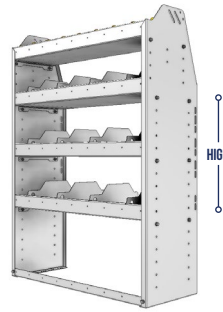

TOUGH. For added strength, our 72", 84" and 92" wide modules come with an adjustable mid support beam.

FLEXIBLE. Our shelving modules are designed to accommodate our unique backpanelling option.

SMART. Our 1.5" lower lip design gives you extra room to use a powerdrill, and is designed to bolt down on the top of the floor's strengthening ribs.

WIDE

DEEP

OPTIONS

PART NUMBER	DEEP (IN.)	WIDE (IN.)	HIGH (IN.)	NRW / STD SHELVES	HIGH DIVIDERS	NRW BINS	WEIGHT (LBS.)	OPTIONS							
								1 DOOR	BACK PANEL	NRW SHELF	STD SHELF	6 HIGH DIVIDERS	1 NRW BIN	1 NRW SHELF LINER	1 STD SHELF LINER
25-3336-3	13.5	34.5	36	1 / 2	8	8	40	DO-345	PRB-336	NBS-31	SBS-33	DV-613	SH-BIN	NBL-31	SBL-33
25-3336-4	13.5	34.5	36	1 / 3	12	8	49	DO-345	PRB-336	NBS-31	SBS-33	DV-613	SH-BIN	NBL-31	SBL-33
25-3536-3	15.5	34.5	36	1 / 2	8	8	46	DO-345	PRB-336	NBS-33	SBS-35	DV-615	MD-BIN	NBL-33	SBL-35
25-3536-4	15.5	34.5	36	1 / 3	12	8	56	DO-345	PRB-336	NBS-33	SBS-35	DV-615	MD-BIN	NBL-33	SBL-35
25-3836-3	18.5	34.5	36	1 / 2	8	4	57	DO-345	PRB-336	SBS-35	SBS-38	DV-618	LG-BIN	SBL-35	SBL-38
25-3836-4	18.5	34.5	36	1 / 3	12	4	69	DO-345	PRB-336	SBS-35	SBS-38	DV-618	LG-BIN	SBL-35	SBL-38

SHELVING UNITS

PROFILED BACK COMBO UNITS / DIVIDERS AND BINS

PART NUMBER	DEEP (IN.)	WIDE (IN.)	HIGH (IN.)	NRW / STD SHELVES	HIGH DIVIDERS	NRW BINS	WEIGHT (LBS.)	OPTIONS							
								1 DOOR	BACK PANEL	NRW SHELF	STD SHELF	6 HIGH DIVIDERS	1 NRW BIN	1 NRW SHELF LINER	1 STD SHELF LINER
25-3348-3	13.5	34.5	48	1 / 2	8	8	43	DO-345	PRB-348	NBS-31	SBS-33	DV-613	SH-BIN	NBL-31	SBL-33
25-3348-4	13.5	34.5	48	1 / 3	12	8	53	DO-345	PRB-348	NBS-31	SBS-33	DV-613	SH-BIN	NBL-31	SBL-33
25-3548-3	15.5	34.5	48	1 / 2	8	8	50	DO-345	PRB-348	NBS-33	SBS-35	DV-615	MD-BIN	NBL-33	SBL-35
25-3548-4	15.5	34.5	48	1 / 3	12	8	60	DO-345	PRB-348	NBS-33	SBS-35	DV-615	MD-BIN	NBL-33	SBL-35
25-3848-3	18.5	34.5	48	1 / 2	8	4	62	DO-345	PRB-348	SBS-35	SBS-38	DV-618	LG-BIN	SBL-35	SBL-38
25-3848-4	18.5	34.5	48	1 / 3	12	4	73	DO-345	PRB-348	SBS-35	SBS-38	DV-618	LG-BIN	SBL-35	SBL-38