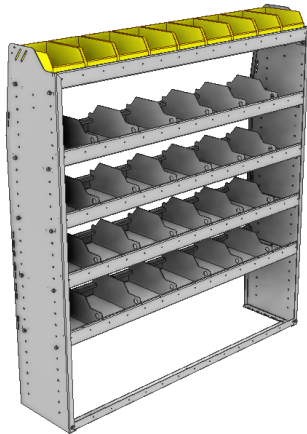

PART NUMBER	DEEP (IN.)	WIDE (IN.)	HIGH (IN.)	NRW / STD SHELVES	HIGH DIVIDERS	NRW BINS	WEIGHT (LBS.)	OPTIONS							
								1 DOOR	BACK PANEL	NRW SHELF	STD SHELF	6 HIGH DIVIDERS	1 NRW BIN	1 NRW SHELF LINER	1 STD SHELF LINER
25-5348-3	13.5	59.94	48	1 / 2	12	14	60	DO-585	PRB-548	NBS-51	SBS-53	DV-613	SH-BIN	NBL-51	SBL-53
25-5348-4	13.5	59.94	48	1 / 3	18	14	75	DO-585	PRB-548	NBS-51	SBS-53	DV-613	SH-BIN	NBL-51	SBL-53
25-5548-3	15.5	59.94	48	1 / 2	12	14	69	DO-585	PRB-548	NBS-53	SBS-55	DV-615	MD-BIN	NBL-53	SBL-55
25-5548-4	15.5	59.94	48	1 / 3	18	14	85	DO-585	PRB-548	NBS-53	SBS-55	DV-615	MD-BIN	NBL-53	SBL-55
25-5848-3	18.5	59.94	48	1 / 2	12	7	88	DO-585	PRB-548	SBS-55	SBS-58	DV-618	LG-BIN	SBL-55	SBL-58
25-5848-4	18.5	59.94	48	1 / 3	18	7	107	DO-585	PRB-548	SBS-55	SBS-58	DV-618	LG-BIN	SBL-55	SBL-58

SHELVING UNITS

PROFILED BACK COMBO UNITS / DIVIDERS AND BINS

PART NUMBER	DEEP (IN.)	WIDE (IN.)	HIGH (IN.)	NRW / STD SHELVES	HIGH DIVIDERS	NRW BINS	WEIGHT (LBS.)	OPTIONS							
								1 DOOR	BACK PANEL	NRW SHELF	STD SHELF	6 HIGH DIVIDERS	1 NRW BIN	1 NRW SHELF LINER	1 STD SHELF LINER
25-5358-3	13.5	59.94	58	1 / 2	12	9	68	DO-585	PRB-558	SBS-51	SBS-53	DV-613	SM-BIN	SBL-51	SBL-53
25-5358-4	13.5	59.94	58	1 / 3	18	9	83	DO-585	PRB-558	SBS-51	SBS-53	DV-613	SM-BIN	SBL-51	SBL-53
25-5558-3	15.5	59.94	58	1 / 2	12	14	79	DO-585	PRB-558	SBS-53	SBS-55	DV-615	MD-BIN	SBL-53	SBL-55
25-5558-4	15.5	59.94	58	1 / 3	18	14	95	DO-585	PRB-558	SBS-53	SBS-55	DV-615	MD-BIN	SBL-53	SBL-55
25-5858-3	18.5	59.94	58	1 / 2	12	7	86	DO-585	PRB-558	NBS-55	SBS-58	DV-618	LG-BIN	NBL-55	SBL-58
25-5858-4	18.5	59.94	58	1 / 3	18	7	105	DO-585	PRB-558	NBS-55	SBS-58	DV-618	LG-BIN	NBL-55	SBL-58