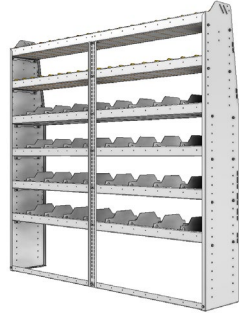

WIDE

DEEP

OPTIONS

PART NUMBER	DEEP (IN.)	WIDE (IN.)	HIGH (IN.)	NRW / STD SHELVES	HIGH DIVIDERS	NRW BINS	WEIGHT (LBS.)	OPTIONS							
								2 DOOR KIT	BACK PANEL	NRW SHELF	STD SHELF	6 HIGH DIVIDERS	1 NRW BIN	1 NRW SHELF LINER	1 STD SHELF LINER
25-7372-5	13.5	77.75	72	2 / 3	24	36	112	DO-750	PRB-772	NBS-71	SBS-73	DV-613	SH-BIN	NBL-71	SBL-73
25-7372-6	13.5	77.75	72	2 / 4	32	36	137	DO-750	PRB-772	NBS-71	SBS-73	DV-613	SH-BIN	NBL-71	SBL-73
25-7572-5	15.5	77.75	72	2 / 3	24	36	133	DO-750	PRB-772	NBS-73	SBS-75	DV-615	MD-BIN	NBL-73	SBL-75
25-7572-6	15.5	77.75	72	2 / 4	32	36	166	DO-750	PRB-772	NBS-73	SBS-75	DV-615	MD-BIN	NBL-73	SBL-75
25-7872-5	18.5	77.75	72	2 / 3	24	18	175	DO-750	PRB-772	SBS-75	SBS-78	DV-618	LG-BIN	SBL-75	SBL-78
25-7872-6	18.5	77.75	72	2 / 4	32	18	216	DO-750	PRB-772	SBS-75	SBS-78	DV-618	LG-BIN	SBL-75	SBL-78