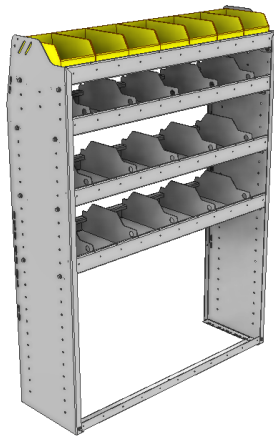

HIGH

WIDE

DEEP

OPTIONS

PART NUMBER	DEEP (IN.)	WIDE (IN.)	HIGH (IN.)	NRW / STD SHELVES	HIGH DIVIDERS	NRW BINS	WEIGHT (LBS.)	OPTIONS							
								1 DOOR	BACK PANEL	NRW SHELF	STD SHELF	6 HIGH DIVIDERS	1 NRW BIN	1 NRW SHELF LINER	1 STD SHELF LINER
25-4348-3	13.5	43	48	1 / 2	10	10	49	DO-430	PRB-448	NBS-41	SBS-43	DV-613	SH-BIN	NBL-41	SBL-43
25-4348-4	13.5	43	48	1 / 3	15	10	61	DO-430	PRB-448	NBS-41	SBS-43	DV-613	SH-BIN	NBL-41	SBL-43
25-4548-3	15.5	43	48	1 / 2	10	10	57	DO-430	PRB-448	NBS-43	SBS-45	DV-615	MD-BIN	NBL-43	SBL-45
25-4548-4	15.5	43	48	1 / 3	15	10	69	DO-430	PRB-448	NBS-43	SBS-45	DV-615	MD-BIN	NBL-43	SBL-45
25-4848-3	18.5	43	48	1 / 2	10	5	71	DO-430	PRB-448	SBS-45	SBS-48	DV-618	LG-BIN	SBL-45	SBL-48
25-4848-4	18.5	43	48	1 / 3	15	5	86	DO-430	PRB-448	SBS-45	SBS-48	DV-618	LG-BIN	SBL-45	SBL-48

SHELVING UNITS

PROFILED BACK COMBO UNITS / DIVIDERS AND BINS

PART NUMBER	DEEP (IN.)	WIDE (IN.)	HIGH (IN.)	NRW / STD SHELVES	HIGH DIVIDERS	NRW BINS	WEIGHT (LBS.)	OPTIONS							
								1 DOOR	BACK PANEL	NRW SHELF	STD SHELF	6 HIGH DIVIDERS	1 NRW BIN	1 NRW SHELF LINER	1 STD SHELF LINER
25-4358-3	13.5	43	58	1 / 2	10	7	57	DO-430	PRB-458	SBS-41	SBS-43	DV-613	SM-BIN	SBL-41	SBL-43
25-4358-4	13.5	43	58	1 / 3	15	7	68	DO-430	PRB-458	SBS-41	SBS-43	DV-613	SM-BIN	SBL-41	SBL-43
25-4558-3	15.5	43	58	1 / 2	10	10	65	DO-430	PRB-458	SBS-43	SBS-45	DV-615	MD-BIN	SBL-43	SBL-45
25-4558-4	15.5	43	58	1 / 3	15	10	78	DO-430	PRB-458	SBS-43	SBS-45	DV-615	MD-BIN	SBL-43	SBL-45
25-4858-3	18.5	43	58	1 / 2	10	5	71	DO-430	PRB-458	NBS-45	SBS-48	DV-618	LG-BIN	NBL-45	SBL-48
25-4858-4	18.5	43	58	1 / 3	15	5	85	DO-430	PRB-458	NBS-45	SBS-48	DV-618	LG-BIN	NBL-45	SBL-48