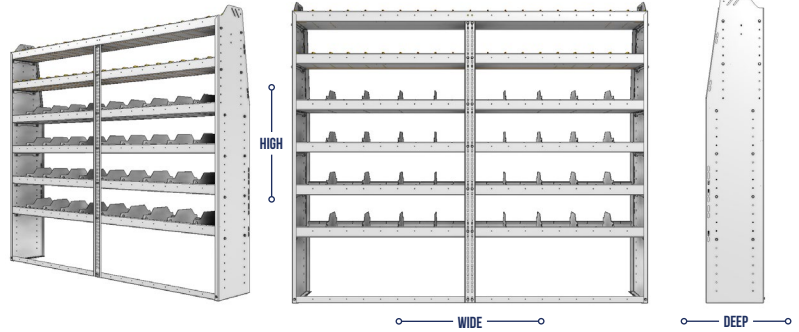

SHELVING UNITS

PROFILED BACK COMBO UNITS / DIVIDERS AND BINS

PART NUMBER	DEEP (IN.)	WIDE (IN.)	HIGH (IN.)	NRW / STD SHELVES	HIGH DIVIDERS	NRW BINS	WEIGHT (LBS.)	OPTIONS							
								2 DOOR KIT	BACK PANEL	NRW SHELF	STD SHELF	6 HIGH DIVIDERS	1 NRW BIN	1 NRW SHELF LINER	1 STD SHELF LINER
25-8372-5	13.5	86.38	72	2 / 3	27	40	122	DO-840	PRB-872	NBS-81	SBS-83	DV-613	SH-BIN	NBL-81	SBL-83
25-8372-6	13.5	86.38	72	2 / 4	36	40	150	DO-840	PRB-872	NBS-81	SBS-83	DV-613	SH-BIN	NBL-81	SBL-83
25-8572-5	15.5	86.38	72	2 / 3	27	40	145	DO-840	PRB-872	NBS-83	SBS-85	DV-615	MD-BIN	NBL-83	SBL-85
25-8572-6	15.5	86.38	72	2 / 4	36	40	182	DO-840	PRB-872	NBS-83	SBS-85	DV-615	MD-BIN	NBL-83	SBL-85
25-8872-5	18.5	86.38	72	2 / 3	27	20	191	DO-840	PRB-872	SBS-85	SBS-88	DV-618	LG-BIN	SBL-85	SBL-88
25-8872-6	18.5	86.38	72	2 / 4	36	20	237	DO-840	PRB-872	SBS-85	SBS-88	DV-618	LG-BIN	SBL-85	SBL-88