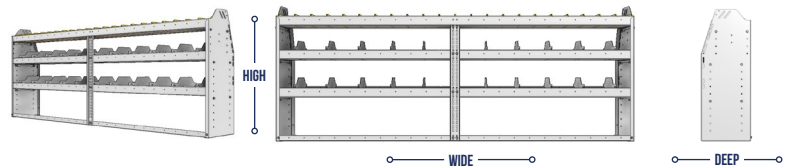

PART NUMBER	DEEP (IN.)	WIDE (IN.)	HIGH (IN.)	NRW / STD SHELVES	HIGH DIVIDERS	NRW BINS	WEIGHT (LBS.)	OPTIONS							
								2 DOOR KIT	BACK PANEL	NRW SHELF	STD SHELF	6 HIGH DIVIDERS	1 NRW BIN	1 NRW SHELF LINER	1 STD SHELF LINER
25-9336-3	13.5	95	36	1 / 2	22	22	83	DO-940	PRB-936	NBS-91	SBS-93	DV-613	SH-BIN	NBL-91	SBL-93
25-9336-4	13.5	95	36	1 / 3	33	22	108	DO-940	PRB-936	NBS-91	SBS-93	DV-613	SH-BIN	NBL-91	SBL-93
25-9536-3	15.5	95	36	1 / 2	22	22	97	DO-940	PRB-936	NBS-93	SBS-95	DV-615	MD-BIN	NBL-93	SBL-95
25-9536-4	15.5	95	36	1 / 3	33	22	124	DO-940	PRB-936	NBS-93	SBS-95	DV-615	MD-BIN	NBL-93	SBL-95
25-9836-3	18.5	95	36	1 / 2	22	11	125	DO-940	PRB-936	SBS-95	SBS-98	DV-618	LG-BIN	SBL-95	SBL-98
25-9836-4	18.5	95	36	1 / 3	33	11	156	DO-940	PRB-936	SBS-95	SBS-98	DV-618	LG-BIN	SBL-95	SBL-98