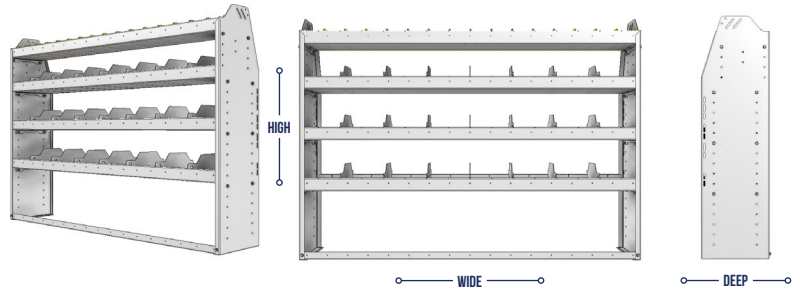

HIGH

WIDE

DEEP

OPTIONS

PART NUMBER	DEEP (IN.)	WIDE (IN.)	HIGH (IN.)	NRW / STD SHELVES	HIGH DIVIDERS	NRW BINS	WEIGHT (LBS.)	OPTIONS							
								1 DOOR	BACK PANEL	NRW SHELF	STD SHELF	6 HIGH DIVIDERS	1 NRW BIN	1 NRW SHELF LINER	1 STD SHELF LINER
25-6336-3	13.5	69.13	36	1 / 2	14	16	62	DO-670	PRB-636	NBS-61	SBS-63	DV-613	SH-BIN	NBL-61	SBL-63
25-6336-4	13.5	69.13	36	1 / 3	21	16	79	DO-670	PRB-636	NBS-61	SBS-63	DV-613	SH-BIN	NBL-61	SBL-63
25-6536-3	15.5	69.13	36	1 / 2	14	16	72	DO-670	PRB-636	NBS-63	SBS-65	DV-615	MD-BIN	NBL-63	SBL-65
25-6536-4	15.5	69.13	36	1 / 3	21	16	91	DO-670	PRB-636	NBS-63	SBS-65	DV-615	MD-BIN	NBL-63	SBL-65
25-6836-3	18.5	69.13	36	1 / 2	14	8	93	DO-670	PRB-636	SBS-65	SBS-68	DV-618	LG-BIN	SBL-65	SBL-68
25-6836-4	18.5	69.13	36	1 / 3	21	8	114	DO-670	PRB-636	SBS-65	SBS-68	DV-618	LG-BIN	SBL-65	SBL-68

SHELVING UNITS

PROFILED BACK COMBO UNITS / DIVIDERS AND BINS

PART NUMBER	DEEP (IN.)	WIDE (IN.)	HIGH (IN.)	NRW / STD SHELVES	HIGH DIVIDERS	NRW BINS	WEIGHT (LBS.)	OPTIONS							
								1 DOOR	BACK PANEL	NRW SHELF	STD SHELF	6 HIGH DIVIDERS	1 NRW BIN	1 NRW SHELF LINER	1 STD SHELF LINER
25-6348-3	13.5	69.13	48	1 / 2	14	16	66	DO-670	PRB-648	NBS-61	SBS-63	DV-613	SH-BIN	NBL-61	SBL-63
25-6348-4	13.5	69.13	48	1 / 3	21	16	83	DO-670	PRB-648	NBS-61	SBS-63	DV-613	SH-BIN	NBL-61	SBL-63
25-6548-3	15.5	69.13	48	1 / 2	14	16	76	DO-670	PRB-648	NBS-63	SBS-65	DV-615	MD-BIN	NBL-63	SBL-65
25-6548-4	15.5	69.13	48	1 / 3	21	16	95	DO-670	PRB-648	NBS-63	SBS-65	DV-615	MD-BIN	NBL-63	SBL-65
25-6848-3	18.5	69.13	48	1 / 2	14	8	97	DO-670	PRB-648	SBS-65	SBS-68	DV-618	LG-BIN	SBL-65	SBL-68
25-6848-4	18.5	69.13	48	1 / 3	21	8	119	DO-670	PRB-648	SBS-65	SBS-68	DV-618	LG-BIN	SBL-65	SBL-68