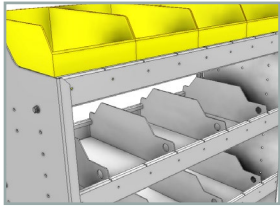

SHELVING UNITS

COMBO SHELVING
PROFILED BACK

SHELVING UNITS

PROFILED BACK COMBO UNITS / DIVIDERS AND BINS

Our profiled back combo shelving modules are fabricated with 5052-H32 .100" thick aluminium. They are lightweight, strong and sturdy thanks to special aluminum alloys and advanced precision forging methods. Carefully designed with smart and functional features that are based upon 50 years of design, fabrication and installation experience. Our wide array of module dimensions makes it easy to satisfy your individual storage requirements.

TOUGH. For added strength, our 72", 84" and 92" wide modules come with an adjustable mid support beam.

FLEXIBLE. Our shelving modules are designed to accommodate our unique backpanelling option.

SMART. Our 1.5" lower lip design gives you extra room to use a powerdrill, and is designed to bolt down on the top of the floor's strengthening ribs.