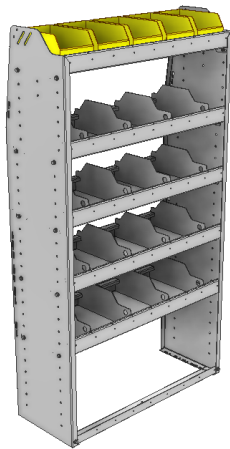

SHELVING UNITS

PROFILED BACK COMBO UNITS / DIVIDERS AND BINS

HIGH