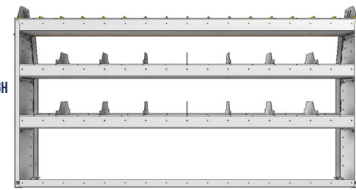

SHELVING UNITS

PROFILED BACK COMBO UNITS / DIVIDERS AND BINS

HIGH

WIDE

DEEP

OPTIONS

PART NUMBER	DEEP (IN.)	WIDE (IN.)	HIGH (IN.)	NRW / STD SHELVES	HIGH DIVIDERS	NRW BINS	WEIGHT (LBS.)	OPTIONS							
								1 DOOR	BACK PANEL	NRW SHELF	STD SHELF	6 HIGH DIVIDERS	1 NRW BIN	1 NRW SHELF LINER	1 STD SHELF LINER
25-5372-5	13.5	59.94	72	2 / 3	18	28	91	DO-585	PRB-572	NBS-51	SBS-53	DV-613	SH-BIN	NBL-51	SBL-53
25-5372-6	13.5	59.94	72	2 / 4	24	28	110	DO-585	PRB-572	NBS-51	SBS-53	DV-613	SH-BIN	NBL-51	SBL-53
25-5572-5	15.5	59.94	72	2 / 3	18	28	108	DO-585	PRB-572	NBS-53	SBS-55	DV-615	MD-BIN	NBL-53	SBL-55
25-5572-6	15.5	59.94	72	2 / 4	24	28	133	DO-585	PRB-572	NBS-53	SBS-55	DV-615	MD-BIN	NBL-53	SBL-55
25-5872-5	18.5	59.94	72	2 / 3	18	14	141	DO-585	PRB-572	SBS-55	SBS-58	DV-618	LG-BIN	SBL-55	SBL-58
25-5872-6	18.5	59.94	72	2 / 4	24	14	173	DO-585	PRB-572	SBS-55	SBS-58	DV-618	LG-BIN	SBL-55	SBL-58