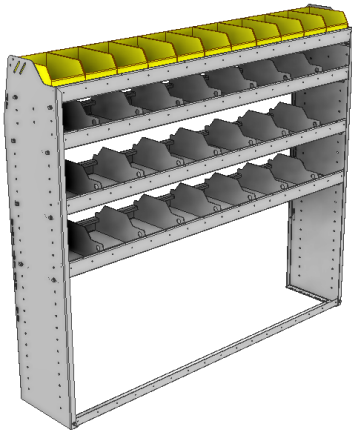

HIGH

WIDE

DEEP

OPTIONS

PART NUMBER	DEEP (IN.)	WIDE (IN.)	HIGH (IN.)	NRW / STD SHELVES	HIGH DIVIDERS	NRW BINS	WEIGHT (LBS.)	OPTIONS							
								1 DOOR	BACK PANEL	NRW SHELF	STD SHELF	6 HIGH DIVIDERS	1 NRW BIN	1 NRW SHELF LINER	1 STD SHELF LINER
25-6336-3	13.5	69.13	36	1 / 2	14	16	62	DO-670	PRB-636	NBS-61	SBS-63	DV-613	SH-BIN	NBL-61	SBL-63
25-6336-4	13.5	69.13	36	1 / 3	21	16	79	DO-670	PRB-636	NBS-61	SBS-63	DV-613	SH-BIN	NBL-61	SBL-63
25-6536-3	15.5	69.13	36	1 / 2	14	16	72	DO-670	PRB-636	NBS-63	SBS-65	DV-615	MD-BIN	NBL-63	SBL-65
25-6536-4	15.5	69.13	36	1 / 3	21	16	91	DO-670	PRB-636	NBS-63	SBS-65	DV-615	MD-BIN	NBL-63	SBL-65
25-6836-3	18.5	69.13	36	1 / 2	14	8	93	DO-670	PRB-636	SBS-65	SBS-68	DV-618	LG-BIN	SBL-65	SBL-68
25-6836-4	18.5	69.13	36	1 / 3	21	8	114	DO-670	PRB-636	SBS-65	SBS-68	DV-618	LG-BIN	SBL-65	SBL-68

SHELVING UNITS

PROFILED BACK COMBO UNITS / DIVIDERS AND BINS

PART NUMBER	DEEP (IN.)	WIDE (IN.)	HIGH (IN.)	NRW / STD SHELVES	HIGH DIVIDERS	NRW BINS	WEIGHT (LBS.)	OPTIONS							
								1 DOOR	BACK PANEL	NRW SHELF	STD SHELF	6 HIGH DIVIDERS	1 NRW BIN	1 NRW SHELF LINER	1 STD SHELF LINER
25-6348-3	13.5	69.13	48	1 / 2	14	16	66	DO-670	PRB-648	NBS-61	SBS-63	DV-613	SH-BIN	NBL-61	SBL-63
25-6348-4	13.5	69.13	48	1 / 3	21	16	83	DO-670	PRB-648	NBS-61	SBS-63	DV-613	SH-BIN	NBL-61	SBL-63
25-6548-3	15.5	69.13	48	1 / 2	14	16	76	DO-670	PRB-648	NBS-63	SBS-65	DV-615	MD-BIN	NBL-63	SBL-65
25-6548-4	15.5	69.13	48	1 / 3	21	16	95	DO-670	PRB-648	NBS-63	SBS-65	DV-615	MD-BIN	NBL-63	SBL-65
25-6848-3	18.5	69.13	48	1 / 2	14	8	97	DO-670	PRB-648	SBS-65	SBS-68	DV-618	LG-BIN	SBL-65	SBL-68
25-6848-4	18.5	69.13	48	1 / 3	21	8	119	DO-670	PRB-648	SBS-65	SBS-68	DV-618	LG-BIN	SBL-65	SBL-68