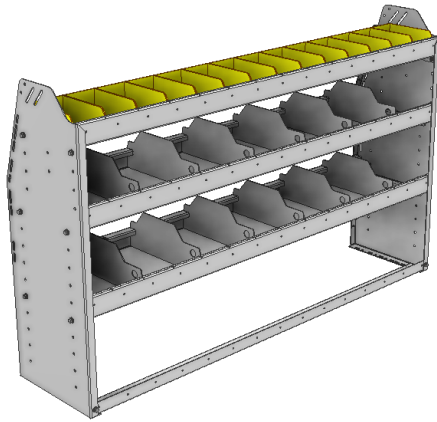

SHELVING UNITS

PROFILED BACK COMBO UNITS / DIVIDERS AND BINS

PART NUMBER	DEEP (IN.)	WIDE (IN.)	HIGH (IN.)	NRW / STD SHELVES	HIGH DIVIDERS	NRW BINS	WEIGHT (LBS.)	OPTIONS							
								1 DOOR	BACK PANEL	NRW SHELF	STD SHELF	6 HIGH DIVIDERS	1 NRW BIN	1 NRW SHELF LINER	1 STD SHELF LINER
25-4372-5	13.5	43	72	2 / 3	15	20	75	DO-430	PRB-472	NBS-41	SBS-43	DV-613	SH-BIN	NBL-41	SBL-43
25-4372-6	13.5	43	72	2 / 4	20	20	89	DO-430	PRB-472	NBS-41	SBS-43	DV-613	SH-BIN	NBL-41	SBL-43
25-4572-5	15.5	43	72	2 / 3	15	20	88	DO-430	PRB-472	NBS-43	SBS-45	DV-615	MD-BIN	NBL-43	SBL-45
25-4572-6	15.5	43	72	2 / 4	20	20	107	DO-430	PRB-472	NBS-43	SBS-45	DV-615	MD-BIN	NBL-43	SBL-45
25-4872-5	18.5	43	72	2 / 3	15	10	113	DO-430	PRB-472	SBS-45	SBS-48	DV-618	LG-BIN	SBL-45	SBL-48
25-4872-6	18.5	43	72	2 / 4	20	10	137	DO-430	PRB-472	SBS-45	SBS-48	DV-618	LG-BIN	SBL-45	SBL-48

SHELVING UNITS

PROFILED BACK COMBO UNITS / DIVIDERS AND BINS

PART NUMBER	DEEP (IN.)	WIDE (IN.)	HIGH (IN.)	NRW / STD SHELVES	HIGH DIVIDERS	NRW BINS	WEIGHT (LBS.)	OPTIONS							
								1 DOOR	BACK PANEL	NRW SHELF	STD SHELF	6 HIGH DIVIDERS	1 NRW BIN	1 NRW SHELF LINER	1 STD SHELF LINER
25-5336-3	13.5	59.94	36	1 / 2	12	14	56	DO-585	PRB-536	NBS-51	SBS-53	DV-613	SH-BIN	NBL-51	SBL-53
25-5336-4	13.5	59.94	36	1 / 3	18	14	71	DO-585	PRB-536	NBS-51	SBS-53	DV-613	SH-BIN	NBL-51	SBL-53
25-5536-3	15.5	59.94	36	1 / 2	12	14	65	DO-585	PRB-536	NBS-53	SBS-55	DV-615	MD-BIN	NBL-53	SBL-55
25-5536-4	15.5	59.94	36	1 / 3	18	14	81	DO-585	PRB-536	NBS-53	SBS-55	DV-615	MD-BIN	NBL-53	SBL-55
25-5836-3	18.5	59.94	36	1 / 2	12	7	83	DO-585	PRB-536	SBS-55	SBS-58	DV-618	LG-BIN	SBL-55	SBL-58
25-5836-4	18.5	59.94	36	1 / 3	18	7	102	DO-585	PRB-536	SBS-55	SBS-58	DV-618	LG-BIN	SBL-55	SBL-58