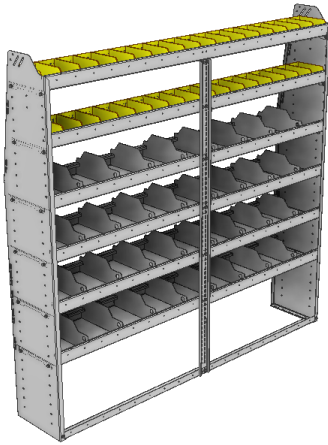

WIDE

DEEP

OPTIONS

PART NUMBER	DEEP (IN.)	WIDE (IN.)	HIGH (IN.)	NRW / STD SHELVES	HIGH DIVIDERS	NRW BINS	WEIGHT (LBS.)	OPTIONS							
								2 DOOR KIT	BACK PANEL	NRW SHELF	STD SHELF	6 HIGH DIVIDERS	1 NRW BIN	1 NRW SHELF LINER	1 STD SHELF LINER
25-7372-5	13.5	77.75	72	2 / 3	24	36	112	DO-750	PRB-772	NBS-71	SBS-73	DV-613	SH-BIN	NBL-71	SBL-73
25-7372-6	13.5	77.75	72	2 / 4	32	36	137	DO-750	PRB-772	NBS-71	SBS-73	DV-613	SH-BIN	NBL-71	SBL-73
25-7572-5	15.5	77.75	72	2 / 3	24	36	133	DO-750	PRB-772	NBS-73	SBS-75	DV-615	MD-BIN	NBL-73	SBL-75
25-7572-6	15.5	77.75	72	2 / 4	32	36	166	DO-750	PRB-772	NBS-73	SBS-75	DV-615	MD-BIN	NBL-73	SBL-75
25-7872-5	18.5	77.75	72	2 / 3	24	18	175	DO-750	PRB-772	SBS-75	SBS-78	DV-618	LG-BIN	SBL-75	SBL-78
25-7872-6	18.5	77.75	72	2 / 4	32	18	216	DO-750	PRB-772	SBS-75	SBS-78	DV-618	LG-BIN	SBL-75	SBL-78