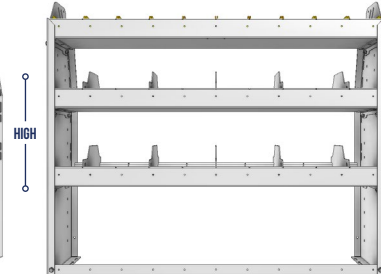

HIGH

WIDE

DEEP

OPTIONS

PART NUMBER	DEEP (IN.)	WIDE (IN.)	HIGH (IN.)	NRW / STD SHELVES	HIGH DIVIDERS	NRW BINS	WEIGHT (LBS.)	OPTIONS							
								1 DOOR	BACK PANEL	NRW SHELF	STD SHELF	6 HIGH DIVIDERS	1 NRW BIN	1 NRW SHELF LINER	1 STD SHELF LINER
25-4336-3	13.5	43	36	1 / 2	10	10	46	DO-430	PRB-436	NBS-41	SBS-43	DV-613	SH-BIN	NBL-41	SBL-43
25-4336-4	13.5	43	36	1 / 3	15	10	57	DO-430	PRB-436	NBS-41	SBS-43	DV-613	SH-BIN	NBL-41	SBL-43
25-4536-3	15.5	43	36	1 / 2	10	10	53	DO-430	PRB-436	NBS-43	SBS-45	DV-615	MD-BIN	NBL-43	SBL-45
25-4536-4	15.5	43	36	1 / 3	15	10	65	DO-430	PRB-436	NBS-43	SBS-45	DV-615	MD-BIN	NBL-43	SBL-45
25-4836-3	18.5	43	36	1 / 2	10	5	67	DO-430	PRB-436	SBS-45	SBS-48	DV-618	LG-BIN	SBL-45	SBL-48
25-4836-4	18.5	43	36	1 / 3	15	5	81	DO-430	PRB-436	SBS-45	SBS-48	DV-618	LG-BIN	SBL-45	SBL-48