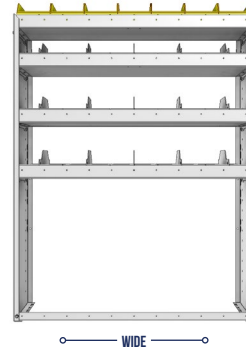

SHELVING UNITS

PROFILED BACK COMBO UNITS / DIVIDERS AND BINS

PART NUMBER	DEEP (IN.)	WIDE (IN.)	HIGH (IN.)	NRW / STD SHELVES	HIGH DIVIDERS	NRW BINS	WEIGHT (LBS.)	OPTIONS							
								1 DOOR	BACK PANEL	NRW SHELF	STD SHELF	6 HIGH DIVIDERS	1 NRW BIN	1 NRW SHELF LINER	1 STD SHELF LINER
25-4358-3	13.5	43	58	1 / 2	10	7	57	DO-430	PRB-458	SBS-41	SBS-43	DV-613	SM-BIN	SBL-41	SBL-43
25-4358-4	13.5	43	58	1 / 3	15	7	68	DO-430	PRB-458	SBS-41	SBS-43	DV-613	SM-BIN	SBL-41	SBL-43
25-4558-3	15.5	43	58	1 / 2	10	10	65	DO-430	PRB-458	SBS-43	SBS-45	DV-615	MD-BIN	SBL-43	SBL-45
25-4558-4	15.5	43	58	1 / 3	15	10	78	DO-430	PRB-458	SBS-43	SBS-45	DV-615	MD-BIN	SBL-43	SBL-45
25-4858-3	18.5	43	58	1 / 2	10	5	71	DO-430	PRB-458	NBS-45	SBS-48	DV-618	LG-BIN	NBL-45	SBL-48
25-4858-4	18.5	43	58	1 / 3	15	5	85	DO-430	PRB-458	NBS-45	SBS-48	DV-618	LG-BIN	NBL-45	SBL-48