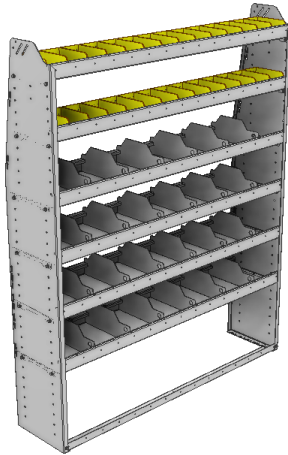

SHELVING UNITS

PROFILED BACK COMBO UNITS / DIVIDERS AND BINS

HIGH

WIDE

DEEP

OPTIONS

PART NUMBER	DEEP (IN.)	WIDE (IN.)	HIGH (IN.)	NRW / STD SHELVES	HIGH DIVIDERS	NRW BINS	WEIGHT (LBS.)	OPTIONS							
								1 DOOR	BACK PANEL	NRW SHELF	STD SHELF	6 HIGH DIVIDERS	1 NRW BIN	1 NRW SHELF LINER	1 STD SHELF LINER
25-5372-5	13.5	59.94	72	2 / 3	18	28	91	DO-585	PRB-572	NBS-51	SBS-53	DV-613	SH-BIN	NBL-51	SBL-53
25-5372-6	13.5	59.94	72	2 / 4	24	28	110	DO-585	PRB-572	NBS-51	SBS-53	DV-613	SH-BIN	NBL-51	SBL-53
25-5572-5	15.5	59.94	72	2 / 3	18	28	108	DO-585	PRB-572	NBS-53	SBS-55	DV-615	MD-BIN	NBL-53	SBL-55
25-5572-6	15.5	59.94	72	2 / 4	24	28	133	DO-585	PRB-572	NBS-53	SBS-55	DV-615	MD-BIN	NBL-53	SBL-55
25-5872-5	18.5	59.94	72	2 / 3	18	14	141	DO-585	PRB-572	SBS-55	SBS-58	DV-618	LG-BIN	SBL-55	SBL-58
25-5872-6	18.5	59.94	72	2 / 4	24	14	173	DO-585	PRB-572	SBS-55	SBS-58	DV-618	LG-BIN	SBL-55	SBL-58