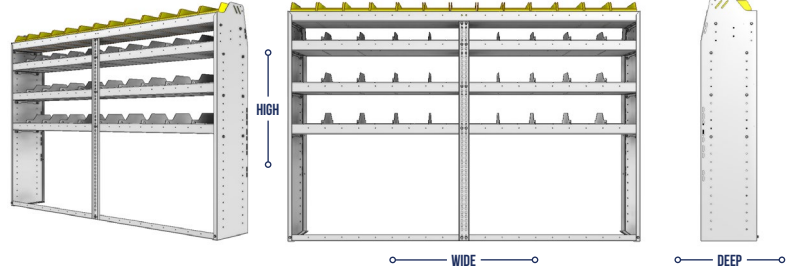

PART NUMBER	DEEP (IN.)	WIDE (IN.)	HIGH (IN.)	NRW / STD SHELVES	HIGH DIVIDERS	NRW BINS	WEIGHT (LBS.)	OPTIONS							
								2 DOOR KIT	BACK PANEL	NRW SHELF	STD SHELF	6 HIGH DIVIDERS	1 NRW BIN	1 NRW SHELF LINER	1 STD SHELF LINER
25-8358-3	13.5	86.38	58	1 / 2	18	14	91	DO-840	PRB-858	SBS-81	SBS-83	DV-613	SM-BIN	SBL-81	SBL-83
25-8358-4	13.5	86.38	58	1 / 3	27	14	112	DO-840	PRB-858	SBS-81	SBS-83	DV-613	SM-BIN	SBL-81	SBL-83
25-8558-3	15.5	86.38	58	1 / 2	18	20	106	DO-840	PRB-858	SBS-83	SBS-85	DV-615	MD-BIN	SBL-83	SBL-85
25-8558-4	15.5	86.38	58	1 / 3	27	20	129	DO-840	PRB-858	SBS-83	SBS-85	DV-615	MD-BIN	SBL-83	SBL-85
25-8858-3	18.5	86.38	58	1 / 2	18	10	114	DO-840	PRB-858	NBS-85	SBS-88	DV-618	LG-BIN	NBL-85	SBL-88
25-8858-4	18.5	86.38	58	1 / 3	27	10	141	DO-840	PRB-858	NBS-85	SBS-88	DV-618	LG-BIN	NBL-85	SBL-88