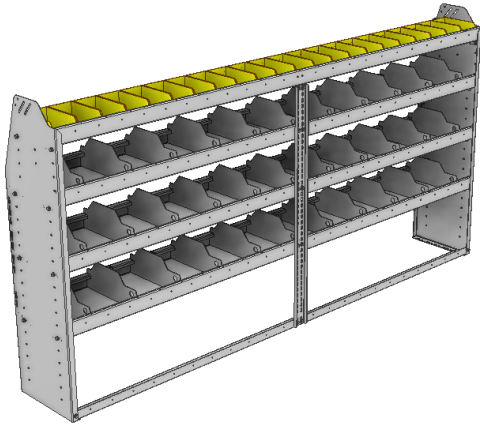

PROFILED BACK COMBO UNITS / DIVIDERS AND BINS

PART NUMBER	DEEP (IN.)	WIDE (IN.)	HIGH (IN.)	NRW / STD SHELVES	HIGH DIVIDERS	NRW BINS	WEIGHT (LBS.)	OPTIONS							
								2 DOOR KIT	BACK PANEL	NRW SHELF	STD SHELF	6 HIGH DIVIDERS	1 NRW BIN	1 NRW SHELF LINER	1 STD SHELF LINER
25-9348-3	13.5	95	48	1 / 2	22	22	87	DO-940	PRB-948	NBS-91	SBS-93	DV-613	SH-BIN	NBL-91	SBL-93
25-9348-4	13.5	95	48	1 / 3	33	22	112	DO-940	PRB-948	NBS-91	SBS-93	DV-613	SH-BIN	NBL-91	SBL-93
25-9548-3	15.5	95	48	1 / 2	22	22	102	DO-940	PRB-948	NBS-93	SBS-95	DV-615	MD-BIN	NBL-93	SBL-95
25-9548-4	15.5	95	48	1 / 3	33	22	128	DO-940	PRB-948	NBS-93	SBS-95	DV-615	MD-BIN	NBL-93	SBL-95
25-9848-3	18.5	95	48	1 / 2	22	11	130	DO-940	PRB-948	SBS-95	SBS-98	DV-618	LG-BIN	SBL-95	SBL-98
25-9848-4	18.5	95	48	1 / 3	33	11	161	DO-940	PRB-948	SBS-95	SBS-98	DV-618	LG-BIN	SBL-95	SBL-98