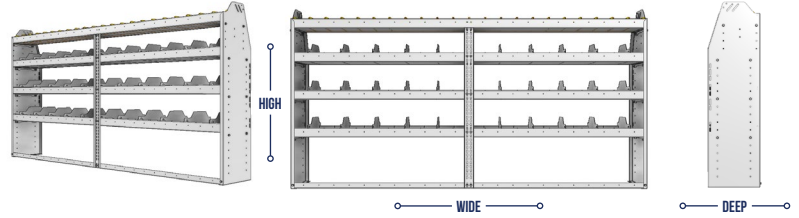

PROFILED BACK COMBO UNITS / DIVIDERS AND BINS

PART NUMBER	DEEP (IN.)	WIDE (IN.)	HIGH (IN.)	NRW / STD SHELVES	HIGH DIVIDERS	NRW BINS	WEIGHT (LBS.)	OPTIONS							
								2 DOOR KIT	BACK PANEL	NRW SHELF	STD SHELF	6 HIGH DIVIDERS	1 NRW BIN	1 NRW SHELF LINER	1 STD SHELF LINER
25-9348-3	13.5	95	48	1 / 2	22	22	87	DO-940	PRB-948	NBS-91	SBS-93	DV-613	SH-BIN	NBL-91	SBL-93
25-9348-4	13.5	95	48	1 / 3	33	22	112	DO-940	PRB-948	NBS-91	SBS-93	DV-613	SH-BIN	NBL-91	SBL-93
25-9548-3	15.5	95	48	1 / 2	22	22	102	DO-940	PRB-948	NBS-93	SBS-95	DV-615	MD-BIN	NBL-93	SBL-95
25-9548-4	15.5	95	48	1 / 3	33	22	128	DO-940	PRB-948	NBS-93	SBS-95	DV-615	MD-BIN	NBL-93	SBL-95
25-9848-3	18.5	95	48	1 / 2	22	11	130	DO-940	PRB-948	SBS-95	SBS-98	DV-618	LG-BIN	SBL-95	SBL-98
25-9848-4	18.5	95	48	1 / 3	33	11	161	DO-940	PRB-948	SBS-95	SBS-98	DV-618	LG-BIN	SBL-95	SBL-98