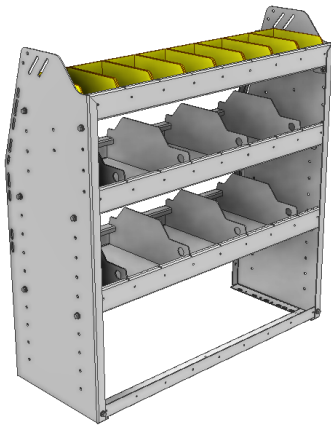

SHELVING UNITS

COMBO SHELVING
PROFILED BACK

SHELVING UNITS

PROFILED BACK COMBO UNITS / DIVIDERS AND BINS

Our profiled back combo shelving modules are fabricated with 5052-H32 .100" thick aluminium. They are lightweight, strong and sturdy thanks to special aluminum alloys and advanced precision forging methods. Carefully designed with smart and functional features that are based upon 50 years of design, fabrication and installation experience. Our wide array of module dimensions makes it easy to satisfy your individual storage requirements.

COST EFFICIENT. Our combo units offer a cost efficient solution by replacing the lower shelves with bin-like dividers.

ADJUSTABLE. Our Side Panels are designed so you can adjust your shelves in 2" increments.

TOUGH. For added strength, our 72", 84" and 92" wide modules come with an adjustable mid support beam.

FLEXIBLE. Our shelving modules are designed to accommodate our unique backpanelling option.

SMART. Our 1.5" lower lip design gives you extra room to use a powerdrill, and is designed to bolt down on the top of the floor's strengthening ribs.

WIDE

DEEP

OPTIONS

PART NUMBER	DEEP (IN.)	WIDE (IN.)	HIGH (IN.)	NRW / STD SHELVES	HIGH DIVIDERS	NRW BINS	WEIGHT (LBS.)	OPTIONS							
								1 DOOR	BACK PANEL	NRW SHELF	STD SHELF	6 HIGH DIVIDERS	1 NRW BIN	1 NRW SHELF LINER	1 STD SHELF LINER
25-3336-3	13.5	34.5	36	1 / 2	8	8	40	DO-345	PRB-336	NBS-31	SBS-33	DV-613	SH-BIN	NBL-31	SBL-33
25-3336-4	13.5	34.5	36	1 / 3	12	8	49	DO-345	PRB-336	NBS-31	SBS-33	DV-613	SH-BIN	NBL-31	SBL-33
25-3536-3	15.5	34.5	36	1 / 2	8	8	46	DO-345	PRB-336	NBS-33	SBS-35	DV-615	MD-BIN	NBL-33	SBL-35
25-3536-4	15.5	34.5	36	1 / 3	12	8	56	DO-345	PRB-336	NBS-33	SBS-35	DV-615	MD-BIN	NBL-33	SBL-35
25-3836-3	18.5	34.5	36	1 / 2	8	4	57	DO-345	PRB-336	SBS-35	SBS-38	DV-618	LG-BIN	SBL-35	SBL-38
25-3836-4	18.5	34.5	36	1 / 3	12	4	69	DO-345	PRB-336	SBS-35	SBS-38	DV-618	LG-BIN	SBL-35	SBL-38