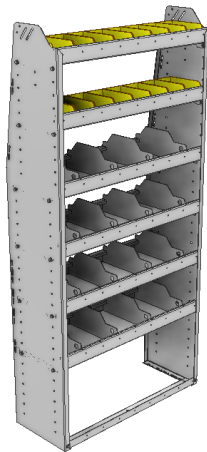

SHELVING UNITS

PROFILED BACK COMBO UNITS / DIVIDERS AND BINS

HIGH

WIDE

DEEP

PART NUMBER	DEEP (IN.)	WIDE (IN.)	HIGH (IN.)	NRW / STD SHELVES	HIGH DIVIDERS	NRW BINS	WEIGHT (LBS.)	OPTIONS							
								1 DOOR	BACK PANEL	NRW SHELF	STD SHELF	6 HIGH DIVIDERS	1 NRW BIN	1 NRW SHELF LINER	1 STD SHELF LINER
25-3363-4	13.5	34.5	63	1 / 3	12	5	60	DO-345	PRB-363	SBS-31	SBS-33	DV-613	SM-BIN	SBL-31	SBL-33
25-3363-5	13.5	34.5	63	2 / 3	16	5	70	DO-345	PRB-363	SBS-31	SBS-33	DV-613	SM-BIN	SBL-31	SBL-33
25-3563-4	15.5	34.5	63	1 / 3	12	8	69	DO-345	PRB-363	SBS-33	SBS-35	DV-615	MD-BIN	SBL-33	SBL-35
25-3563-5	15.5	34.5	63	2 / 3	16	8	82	DO-345	PRB-363	SBS-33	SBS-35	DV-615	MD-BIN	SBL-33	SBL-35
25-3863-4	18.5	34.5	63	1 / 3	12	4	76	DO-345	PRB-363	NBS-35	SBS-38	DV-618	LG-BIN	NBL-35	SBL-38
25-3863-5	18.5	34.5	63	2 / 3	16	4	92	DO-345	PRB-363	NBS-35	SBS-38	DV-618	LG-BIN	NBL-35	SBL-38

HIGH

WIDE

DEEP

PART NUMBER	DEEP (IN.)	WIDE (IN.)	HIGH (IN.)	NRW / STD SHELVES	HIGH DIVIDERS	NRW BINS	WEIGHT (LBS.)	OPTIONS							
								1 DOOR	BACK PANEL	NRW SHELF	STD SHELF	6 HIGH DIVIDERS	1 NRW BIN	1 NRW SHELF LINER	1 STD SHELF LINER
25-3372-5	13.5	34.5	72	2 / 3	12	16	65	DO-345	PRB-372	NBS-31	SBS-33	DV-613	SH-BIN	NBL-31	SBL-33
25-3372-6	13.5	34.5	72	2 / 4	16	16	77	DO-345	PRB-372	NBS-31	SBS-33	DV-613	SH-BIN	NBL-31	SBL-33
25-3572-5	15.5	34.5	72	2 / 3	12	16	76	DO-345	PRB-372	NBS-33	SBS-35	DV-615	MD-BIN	NBL-33	SBL-35
25-3572-6	15.5	34.5	72	2 / 4	16	16	91	DO-345	PRB-372	NBS-33	SBS-35	DV-615	MD-BIN	NBL-33	SBL-35
25-3872-5	18.5	34.5	72	2 / 3	12	8	97	DO-345	PRB-372	SBS-35	SBS-38	DV-618	LG-BIN	SBL-35	SBL-38
25-3872-6	18.5	34.5	72	2 / 4	16	8	116	DO-345	PRB-372	SBS-35	SBS-38	DV-618	LG-BIN	SBL-35	SBL-38