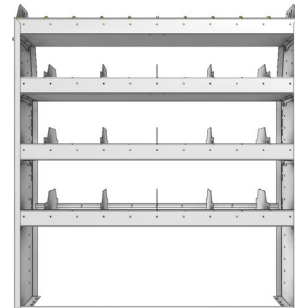

SHELVING UNITS

PROFILED BACK COMBO UNITS / DIVIDERS AND BINS

HIGH

WIDE

DEEP

OPTIONS

PART NUMBER	DEEP (IN.)	WIDE (IN.)	HIGH (IN.)	NRW / STD SHELVES	HIGH DIVIDERS	NRW BINS	WEIGHT (LBS.)	OPTIONS							
								1 DOOR	BACK PANEL	NRW SHELF	STD SHELF	6 HIGH DIVIDERS	1 NRW BIN	1 NRW SHELF LINER	1 STD SHELF LINER
25-4336-3	13.5	43	36	1 / 2	10	10	46	DO-430	PRB-436	NBS-41	SBS-43	DV-613	SH-BIN	NBL-41	SBL-43
25-4336-4	13.5	43	36	1 / 3	15	10	57	DO-430	PRB-436	NBS-41	SBS-43	DV-613	SH-BIN	NBL-41	SBL-43
25-4536-3	15.5	43	36	1 / 2	10	10	53	DO-430	PRB-436	NBS-43	SBS-45	DV-615	MD-BIN	NBL-43	SBL-45
25-4536-4	15.5	43	36	1 / 3	15	10	65	DO-430	PRB-436	NBS-43	SBS-45	DV-615	MD-BIN	NBL-43	SBL-45
25-4836-3	18.5	43	36	1 / 2	10	5	67	DO-430	PRB-436	SBS-45	SBS-48	DV-618	LG-BIN	SBL-45	SBL-48
25-4836-4	18.5	43	36	1 / 3	15	5	81	DO-430	PRB-436	SBS-45	SBS-48	DV-618	LG-BIN	SBL-45	SBL-48