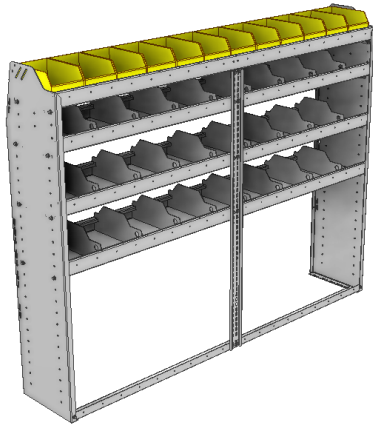

SHELVING UNITS

PROFILED BACK COMBO UNITS / DIVIDERS AND BINS

WIDE

DEEP

OPTIONS

PART NUMBER	DEEP (IN.)	WIDE (IN.)	HIGH (IN.)	NRW / STD SHELVES	HIGH DIVIDERS	NRW BINS	WEIGHT (LBS.)	2 DOOR KIT	BACK PANEL	NRW SHELF	STD SHELF	6 HIGH DIVIDERS	1 NRW BIN	1 NRW SHELF LINER	1 STD SHELF LINER
25-7358-3	13.5	77.75	58	1 / 2	16	12	83	DO-750	PRB-758	SBS-71	SBS-73	DV-613	SM-BIN	SBL-71	SBL-73
25-7358-4	13.5	77.75	58	1 / 3	24	12	103	DO-750	PRB-758	SBS-71	SBS-73	DV-613	SM-BIN	SBL-71	SBL-73
25-7558-3	15.5	77.75	58	1 / 2	16	18	97	DO-750	PRB-758	SBS-73	SBS-75	DV-615	MD-BIN	SBL-73	SBL-75
25-7558-4	15.5	77.75	58	1 / 3	24	18	118	DO-750	PRB-758	SBS-73	SBS-75	DV-615	MD-BIN	SBL-73	SBL-75
25-7858-3	18.5	77.75	58	1 / 2	16	9	105	DO-750	PRB-758	NBS-75	SBS-78	DV-618	LG-BIN	NBL-75	SBL-78
25-7858-4	18.5	77.75	58	1 / 3	24	9	129	DO-750	PRB-758	NBS-75	SBS-78	DV-618	LG-BIN	NBL-75	SBL-78