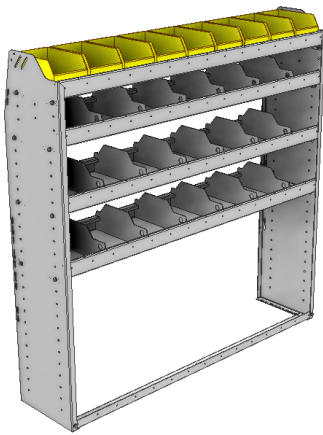

PART NUMBER	DEEP (IN.)	WIDE (IN.)	HIGH (IN.)	NRW / STD SHELVES	HIGH DIVIDERS	NRW BINS	WEIGHT (LBS.)	OPTIONS							
								1 DOOR	BACK PANEL	NRW SHELF	STD SHELF	6 HIGH DIVIDERS	1 NRW BIN	1 NRW SHELF LINER	1 STD SHELF LINER
25-5358-3	13.5	59.94	58	1 / 2	12	9	68	DO-585	PRB-558	SBS-51	SBS-53	DV-613	SM-BIN	SBL-51	SBL-53
25-5358-4	13.5	59.94	58	1 / 3	18	9	83	DO-585	PRB-558	SBS-51	SBS-53	DV-613	SM-BIN	SBL-51	SBL-53
25-5558-3	15.5	59.94	58	1 / 2	12	14	79	DO-585	PRB-558	SBS-53	SBS-55	DV-615	MD-BIN	SBL-53	SBL-55
25-5558-4	15.5	59.94	58	1 / 3	18	14	95	DO-585	PRB-558	SBS-53	SBS-55	DV-615	MD-BIN	SBL-53	SBL-55
25-5858-3	18.5	59.94	58	1 / 2	12	7	86	DO-585	PRB-558	NBS-55	SBS-58	DV-618	LG-BIN	NBL-55	SBL-58
25-5858-4	18.5	59.94	58	1 / 3	18	7	105	DO-585	PRB-558	NBS-55	SBS-58	DV-618	LG-BIN	NBL-55	SBL-58