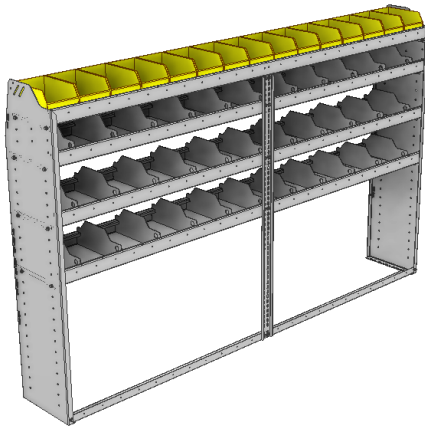

PART NUMBER	DEEP (IN.)	WIDE (IN.)	HIGH (IN.)	NRW / STD SHELVES	HIGH DIVIDERS	NRW BINS	WEIGHT (LBS.)	OPTIONS							
								2 DOOR KIT	BACK PANEL	NRW SHELF	STD SHELF	6 HIGH DIVIDERS	1 NRW BIN	1 NRW SHELF LINER	1 STD SHELF LINER
25-9358-3	13.5	95	58	1 / 2	22	15	100	DO-940	PRB-958	SBS-91	SBS-93	DV-613	SM-BIN	SBL-91	SBL-93
25-9358-4	13.5	95	58	1 / 3	33	15	124	DO-940	PRB-958	SBS-91	SBS-93	DV-613	SM-BIN	SBL-91	SBL-93
25-9558-3	15.5	95	58	1 / 2	22	22	116	DO-940	PRB-958	SBS-93	SBS-95	DV-615	MD-BIN	SBL-93	SBL-95
25-9558-4	15.5	95	58	1 / 3	33	22	143	DO-940	PRB-958	SBS-93	SBS-95	DV-615	MD-BIN	SBL-93	SBL-95
25-9858-3	18.5	95	58	1 / 2	22	11	125	DO-940	PRB-958	NBS-95	SBS-98	DV-618	LG-BIN	NBL-95	SBL-98
25-9858-4	18.5	95	58	1 / 3	33	11	156	DO-940	PRB-958	NBS-95	SBS-98	DV-618	LG-BIN	NBL-95	SBL-98