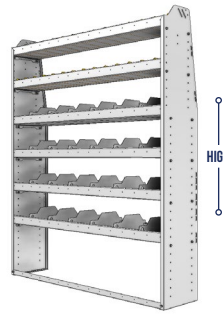

SHELVING UNITS

PROFILED BACK COMBO UNITS / DIVIDERS AND BINS