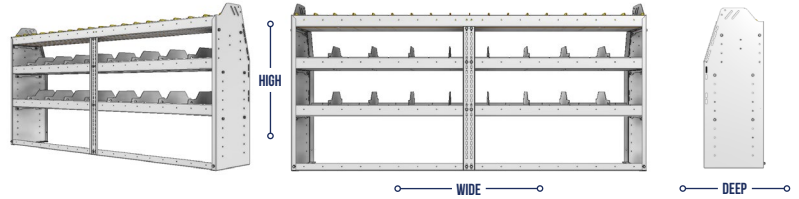

PROFILED BACK COMBO UNITS / DIVIDERS AND BINS

PART NUMBER	DEEP (IN.)	WIDE (IN.)	HIGH (IN.)	NRW / STD SHELVES	HIGH DIVIDERS	NRW BINS	WEIGHT (LBS.)	OPTIONS							
								2 DOOR KIT	BACK PANEL	NRW SHELF	STD SHELF	6 HIGH DIVIDERS	1 NRW BIN	1 NRW SHELF LINER	1 STD SHELF LINER
25-7336-3	13.5	77.75	36	1 / 2	16	18	69	DO-750	PRB-736	NBS-71	SBS-73	DV-613	SH-BIN	NBL-71	SBL-73
25-7336-4	13.5	77.75	36	1 / 3	24	18	89	DO-750	PRB-736	NBS-71	SBS-73	DV-613	SH-BIN	NBL-71	SBL-73
25-7536-3	15.5	77.75	36	1 / 2	16	18	81	DO-750	PRB-736	NBS-73	SBS-75	DV-615	MD-BIN	NBL-73	SBL-75
25-7536-4	15.5	77.75	36	1 / 3	24	18	102	DO-750	PRB-736	NBS-73	SBS-75	DV-615	MD-BIN	NBL-73	SBL-75
25-7836-3	18.5	77.75	36	1 / 2	16	9	103	DO-750	PRB-736	SBS-75	SBS-78	DV-618	LG-BIN	SBL-75	SBL-78
25-7836-4	18.5	77.75	36	1 / 3	24	9	127	DO-750	PRB-736	SBS-75	SBS-78	DV-618	LG-BIN	SBL-75	SBL-78