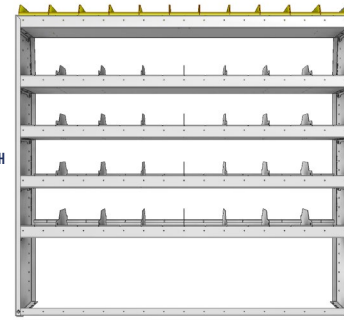

SHELVING UNITS

PROFILED BACK COMBO UNITS / DIVIDERS AND BINS

PART NUMBER	DEEP (IN.)	WIDE (IN.)	HIGH (IN.)	NRW / STD SHELVES	HIGH DIVIDERS	NRW BINS	WEIGHT (LBS.)	OPTIONS							
								1 DOOR	BACK PANEL	NRW SHELF	STD SHELF	6 HIGH DIVIDERS	1 NRW BIN	1 NRW SHELF LINER	1 STD SHELF LINER
25-6363-4	13.5	69.13	63	1 / 3	21	11	94	DO-670	PRB-663	SBS-61	SBS-63	DV-613	SM-BIN	SBL-61	SBL-63
25-6363-5	13.5	69.13	63	2 / 3	28	11	113	DO-670	PRB-663	SBS-61	SBS-63	DV-613	SM-BIN	SBL-61	SBL-63
25-6563-4	15.5	69.13	63	1 / 3	21	16	107	DO-670	PRB-663	SBS-63	SBS-65	DV-615	MD-BIN	SBL-63	SBL-65
25-6563-5	15.5	69.13	63	2 / 3	28	16	133	DO-670	PRB-663	SBS-63	SBS-65	DV-615	MD-BIN	SBL-63	SBL-65
25-6863-4	18.5	69.13	63	1 / 3	21	8	118	DO-670	PRB-663	NBS-65	SBS-68	DV-618	LG-BIN	NBL-65	SBL-68
25-6863-5	18.5	69.13	63	2 / 3	28	8	149	DO-670	PRB-663	NBS-65	SBS-68	DV-618	LG-BIN	NBL-65	SBL-68