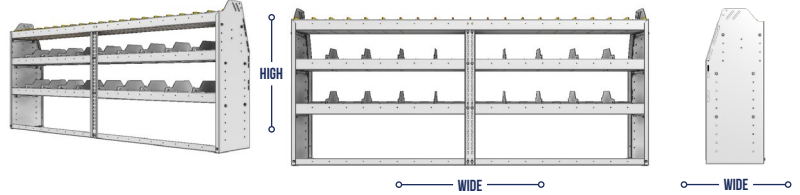

SHELVING UNITS

PROFILED BACK COMBO UNITS / DIVIDERS AND BINS

PART NUMBER	DEEP (IN.)	WIDE (IN.)	HIGH (IN.)	NRW / STD SHELVES	HIGH DIVIDERS	NRW BINS	WEIGHT (LBS.)	OPTIONS							
								2 DOOR KIT	BACK PANEL	NRW SHELF	STD SHELF	6 HIGH DIVIDERS	1 NRW BIN	1 NRW SHELF LINER	1 STD SHELF LINER
25-8336-3	13.5	86.38	36	1 / 2	18	20	76	DO-840	PRB-836	NBS-81	SBS-83	DV-613	SH-BIN	NBL-81	SBL-83
25-8336-4	13.5	86.38	36	1 / 3	27	20	97	DO-840	PRB-836	NBS-81	SBS-83	DV-613	SH-BIN	NBL-81	SBL-83
25-8536-3	15.5	86.38	36	1 / 2	18	20	88	DO-840	PRB-836	NBS-83	SBS-85	DV-615	MD-BIN	NBL-83	SBL-85
25-8536-4	15.5	86.38	36	1 / 3	27	20	111	DO-840	PRB-836	NBS-83	SBS-85	DV-615	MD-BIN	NBL-83	SBL-85
25-8836-3	18.5	86.38	36	1 / 2	18	10	113	DO-840	PRB-836	SBS-85	SBS-88	DV-618	LG-BIN	SBL-85	SBL-88
25-8836-4	18.5	86.38	36	1 / 3	27	10	140	DO-840	PRB-836	SBS-85	SBS-88	DV-618	LG-BIN	SBL-85	SBL-88