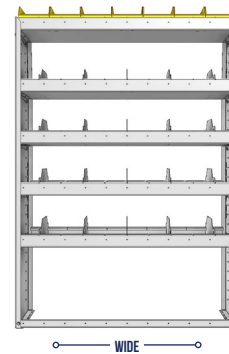

PART NUMBER	DEEP (IN.)	WIDE (IN.)	HIGH (IN.)	NRW / STD SHELVES	HIGH DIVIDERS	NRW BINS	WEIGHT (LBS.)	OPTIONS							
								1 DOOR	BACK PANEL	NRW SHELF	STD SHELF	6 HIGH DIVIDERS	1 NRW BIN	1 NRW SHELF LINER	1 STD SHELF LINER
25-4363-4	13.5	43	63	1 / 3	15	7	69	DO-430	PRB-463	SBS-41	SBS-43	DV-613	SM-BIN	SBL-41	SBL-43
25-4363-5	13.5	43	63	2 / 3	20	7	82	DO-430	PRB-463	SBS-41	SBS-43	DV-613	SM-BIN	SBL-41	SBL-43
25-4563-4	15.5	43	63	1 / 3	15	10	79	DO-430	PRB-463	SBS-43	SBS-45	DV-615	MD-BIN	SBL-43	SBL-45
25-4563-5	15.5	43	63	2 / 3	20	10	95	DO-430	PRB-463	SBS-43	SBS-45	DV-615	MD-BIN	SBL-43	SBL-45
25-4863-4	18.5	43	63	1 / 3	15	5	87	DO-430	PRB-463	NBS-45	SBS-48	DV-618	LG-BIN	NBL-45	SBL-48
25-4863-5	18.5	43	63	2 / 3	20	5	107	DO-430	PRB-463	NBS-45	SBS-48	DV-618	LG-BIN	NBL-45	SBL-48