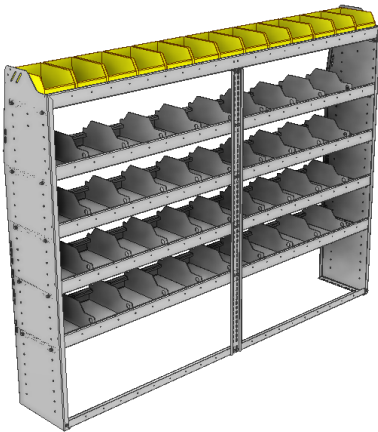

PART NUMBER	DEEP (IN.)	WIDE (IN.)	HIGH (IN.)	NRW / STD SHELVES	HIGH DIVIDERS	NRW BINS	WEIGHT (LBS.)	OPTIONS							
								2 DOOR KIT	BACK PANEL	NRW SHELF	STD SHELF	6 HIGH DIVIDERS	1 NRW BIN	1 NRW SHELF LINER	1 STD SHELF LINER
25-8363-4	13.5	86.38	63	1 / 3	27	14	114	DO-840	PRB-863	SBS-81	SBS-83	DV-613	SM-BIN	SBL-81	SBL-83
25-8363-5	13.5	86.38	63	2 / 3	36	14	138	DO-840	PRB-863	SBS-81	SBS-83	DV-613	SM-BIN	SBL-81	SBL-83
25-8563-4	15.5	86.38	63	1 / 3	27	20	131	DO-840	PRB-863	SBS-83	SBS-85	DV-615	MD-BIN	SBL-83	SBL-85
25-8563-5	15.5	86.38	63	2 / 3	36	20	162	DO-840	PRB-863	SBS-83	SBS-85	DV-615	MD-BIN	SBL-83	SBL-85
25-8863-4	18.5	86.38	63	1 / 3	27	10	143	DO-840	PRB-863	NBS-85	SBS-88	DV-618	LG-BIN	NBL-85	SBL-88
25-8863-5	18.5	86.38	63	2 / 3	36	10	182	DO-840	PRB-863	NBS-85	SBS-88	DV-618	LG-BIN	NBL-85	SBL-88