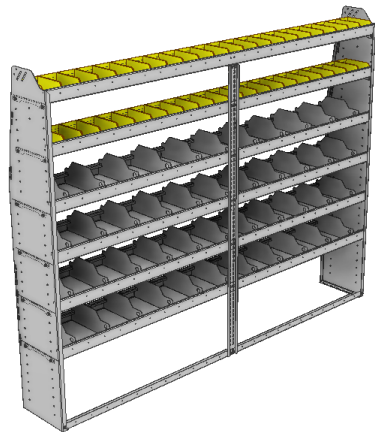

PART NUMBER	DEEP (IN.)	WIDE (IN.)	HIGH (IN.)	NRW / STD SHELVES	HIGH DIVIDERS	NRW BINS	WEIGHT (LBS.)	OPTIONS							
								2 DOOR KIT	BACK PANEL	NRW SHELF	STD SHELF	6 HIGH DIVIDERS	1 NRW BIN	1 NRW SHELF LINER	1 STD SHELF LINER
25-9372-5	13.5	95	72	2 / 3	33	44	134	DO-940	PRB-972	NBS-91	SBS-93	DV-613	SH-BIN	NBL-91	SBL-93
25-9372-6	13.5	95	72	2 / 4	44	44	166	DO-940	PRB-972	NBS-91	SBS-93	DV-613	SH-BIN	NBL-91	SBL-93
25-9572-5	15.5	95	72	2 / 3	33	44	160	DO-940	PRB-972	NBS-93	SBS-95	DV-615	MD-BIN	NBL-93	SBL-95
25-9572-6	15.5	95	72	2 / 4	44	44	201	DO-940	PRB-972	NBS-93	SBS-95	DV-615	MD-BIN	NBL-93	SBL-95
25-9872-5	18.5	95	72	2 / 3	33	22	211	DO-940	PRB-972	SBS-95	SBS-98	DV-618	LG-BIN	SBL-95	SBL-98
25-9872-6	18.5	95	72	2 / 4	44	22	263	DO-940	PRB-972	SBS-95	SBS-98	DV-618	LG-BIN	SBL-95	SBL-98