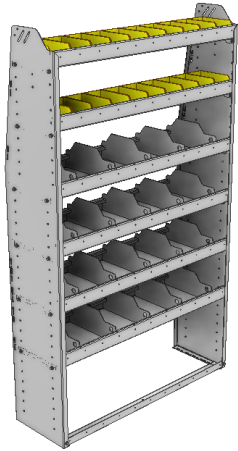

PART NUMBER	DEEP (IN.)	WIDE (IN.)	HIGH (IN.)	NRW / STD SHELVES	HIGH DIVIDERS	NRW BINS	WEIGHT (LBS.)	OPTIONS							
								1 DOOR	BACK PANEL	NRW SHELF	STD SHELF	6 HIGH DIVIDERS	1 NRW BIN	1 NRW SHELF LINER	1 STD SHELF LINER
25-4372-5	13.5	43	72	2 / 3	15	20	75	DO-430	PRB-472	NBS-41	SBS-43	DV-613	SH-BIN	NBL-41	SBL-43
25-4372-6	13.5	43	72	2 / 4	20	20	89	DO-430	PRB-472	NBS-41	SBS-43	DV-613	SH-BIN	NBL-41	SBL-43
25-4572-5	15.5	43	72	2 / 3	15	20	88	DO-430	PRB-472	NBS-43	SBS-45	DV-615	MD-BIN	NBL-43	SBL-45
25-4572-6	15.5	43	72	2 / 4	20	20	107	DO-430	PRB-472	NBS-43	SBS-45	DV-615	MD-BIN	NBL-43	SBL-45
25-4872-5	18.5	43	72	2 / 3	15	10	113	DO-430	PRB-472	SBS-45	SBS-48	DV-618	LG-BIN	SBL-45	SBL-48
25-4872-6	18.5	43	72	2 / 4	20	10	137	DO-430	PRB-472	SBS-45	SBS-48	DV-618	LG-BIN	SBL-45	SBL-48