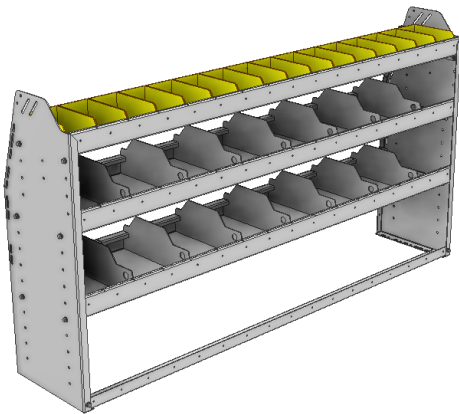

SHELVING UNITS

PROFILED BACK COMBO UNITS / DIVIDERS AND BINS

HIGH

WIDE

DEEP

OPTIONS

PART NUMBER	DEEP (IN.)	WIDE (IN.)	HIGH (IN.)	NRW / STD SHELVES	HIGH DIVIDERS	NRW BINS	WEIGHT (LBS.)	OPTIONS							
								1 DOOR	BACK PANEL	NRW SHELF	STD SHELF	6 HIGH DIVIDERS	1 NRW BIN	1 NRW SHELF LINER	1 STD SHELF LINER
25-5372-5	13.5	59.94	72	2 / 3	18	28	91	DO-585	PRB-572	NBS-51	SBS-53	DV-613	SH-BIN	NBL-51	SBL-53
25-5372-6	13.5	59.94	72	2 / 4	24	28	110	DO-585	PRB-572	NBS-51	SBS-53	DV-613	SH-BIN	NBL-51	SBL-53
25-5572-5	15.5	59.94	72	2 / 3	18	28	108	DO-585	PRB-572	NBS-53	SBS-55	DV-615	MD-BIN	NBL-53	SBL-55
25-5572-6	15.5	59.94	72	2 / 4	24	28	133	DO-585	PRB-572	NBS-53	SBS-55	DV-615	MD-BIN	NBL-53	SBL-55
25-5872-5	18.5	59.94	72	2 / 3	18	14	141	DO-585	PRB-572	SBS-55	SBS-58	DV-618	LG-BIN	SBL-55	SBL-58
25-5872-6	18.5	59.94	72	2 / 4	24	14	173	DO-585	PRB-572	SBS-55	SBS-58	DV-618	LG-BIN	SBL-55	SBL-58

HIGH

WIDE

DEEP

OPTIONS

PART NUMBER	DEEP (IN.)	WIDE (IN.)	HIGH (IN.)	NRW / STD SHELVES	HIGH DIVIDERS	NRW BINS	WEIGHT (LBS.)	OPTIONS							
								1 DOOR	BACK PANEL	NRW SHELF	STD SHELF	6 HIGH DIVIDERS	1 NRW BIN	1 NRW SHELF LINER	1 STD SHELF LINER
25-6336-3	13.5	69.13	36	1 / 2	14	16	62	DO-670	PRB-636	NBS-61	SBS-63	DV-613	SH-BIN	NBL-61	SBL-63
25-6336-4	13.5	69.13	36	1 / 3	21	16	79	DO-670	PRB-636	NBS-61	SBS-63	DV-613	SH-BIN	NBL-61	SBL-63
25-6536-3	15.5	69.13	36	1 / 2	14	16	72	DO-670	PRB-636	NBS-63	SBS-65	DV-615	MD-BIN	NBL-63	SBL-65
25-6536-4	15.5	69.13	36	1 / 3	21	16	91	DO-670	PRB-636	NBS-63	SBS-65	DV-615	MD-BIN	NBL-63	SBL-65
25-6836-3	18.5	69.13	36	1 / 2	14	8	93	DO-670	PRB-636	SBS-65	SBS-68	DV-618	LG-BIN	SBL-65	SBL-68
25-6836-4	18.5	69.13	36	1 / 3	21	8	114	DO-670	PRB-636	SBS-65	SBS-68	DV-618	LG-BIN	SBL-65	SBL-68