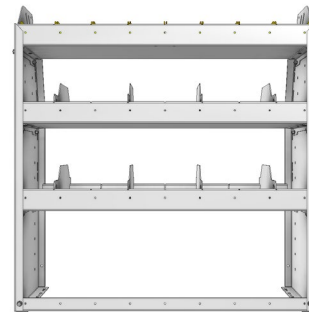

SHELVING UNITS

COMBO SHELVING
PROFILED BACK

SHELVING UNITS

PROFILED BACK COMBO UNITS / DIVIDERS AND BINS

Our profiled back combo shelving modules are fabricated with 5052-H32 .100" thick aluminium. They are lightweight, strong and sturdy thanks to special aluminum alloys and advanced precision forging methods. Carefully designed with smart and functional features that are based upon 50 years of design, fabrication and installation experience. Our wide array of module dimensions makes it easy to satisfy your individual storage requirements.

COST EFFICIENT. Our combo units offer a cost efficient solution by replacing the lower shelves with bin-like dividers.

ADJUSTABLE. Our Side Panels are designed so you can adjust your shelves in 2" increments.

TOUGH. For added strength, our 72", 84" and 92" wide modules come with an adjustable mid support beam.

FLEXIBLE. Our shelving modules are designed to accommodate our unique backpanelling option.

SMART. Our 1.5" lower lip design gives you extra room to use a powerdrill, and is designed to bolt down on the top of the floor's strengthening ribs.