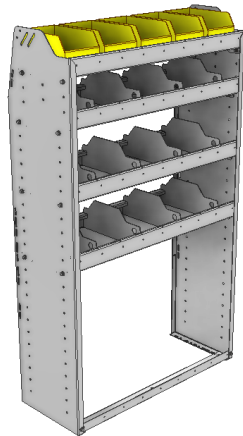

TOUGH. For added strength, our 72", 84" and 92" wide modules come with an adjustable mid support beam.

FLEXIBLE. Our shelving modules are designed to accommodate our unique backpanelling option.

SMART. Our 1.5" lower lip design gives you extra room to use a powerdrill, and is designed to bolt down on the top of the floor's strengthening ribs.

WIDE

DEEP

OPTIONS

PART NUMBER	DEEP (IN.)	WIDE (IN.)	HIGH (IN.)	NRW / STD SHELVES	HIGH DIVIDERS	NRW BINS	WEIGHT (LBS.)	OPTIONS							
								1 DOOR	BACK PANEL	NRW SHELF	STD SHELF	6 HIGH DIVIDERS	1 NRW BIN	1 NRW SHELF LINER	1 STD SHELF LINER
25-3336-3	13.5	34.5	36	1 / 2	8	8	40	DO-345	PRB-336	NBS-31	SBS-33	DV-613	SH-BIN	NBL-31	SBL-33
25-3336-4	13.5	34.5	36	1 / 3	12	8	49	DO-345	PRB-336	NBS-31	SBS-33	DV-613	SH-BIN	NBL-31	SBL-33
25-3536-3	15.5	34.5	36	1 / 2	8	8	46	DO-345	PRB-336	NBS-33	SBS-35	DV-615	MD-BIN	NBL-33	SBL-35
25-3536-4	15.5	34.5	36	1 / 3	12	8	56	DO-345	PRB-336	NBS-33	SBS-35	DV-615	MD-BIN	NBL-33	SBL-35
25-3836-3	18.5	34.5	36	1 / 2	8	4	57	DO-345	PRB-336	SBS-35	SBS-38	DV-618	LG-BIN	SBL-35	SBL-38
25-3836-4	18.5	34.5	36	1 / 3	12	4	69	DO-345	PRB-336	SBS-35	SBS-38	DV-618	LG-BIN	SBL-35	SBL-38

SHELVING UNITS

PROFILED BACK COMBO UNITS / DIVIDERS AND BINS

PART NUMBER	DEEP (IN.)	WIDE (IN.)	HIGH (IN.)	NRW / STD SHELVES	HIGH DIVIDERS	NRW BINS	WEIGHT (LBS.)	OPTIONS							
								1 DOOR	BACK PANEL	NRW SHELF	STD SHELF	6 HIGH DIVIDERS	1 NRW BIN	1 NRW SHELF LINER	1 STD SHELF LINER
25-3348-3	13.5	34.5	48	1 / 2	8	8	43	DO-345	PRB-348	NBS-31	SBS-33	DV-613	SH-BIN	NBL-31	SBL-33
25-3348-4	13.5	34.5	48	1 / 3	12	8	53	DO-345	PRB-348	NBS-31	SBS-33	DV-613	SH-BIN	NBL-31	SBL-33
25-3548-3	15.5	34.5	48	1 / 2	8	8	50	DO-345	PRB-348	NBS-33	SBS-35	DV-615	MD-BIN	NBL-33	SBL-35
25-3548-4	15.5	34.5	48	1 / 3	12	8	60	DO-345	PRB-348	NBS-33	SBS-35	DV-615	MD-BIN	NBL-33	SBL-35
25-3848-3	18.5	34.5	48	1 / 2	8	4	62	DO-345	PRB-348	SBS-35	SBS-38	DV-618	LG-BIN	SBL-35	SBL-38
25-3848-4	18.5	34.5	48	1 / 3	12	4	73	DO-345	PRB-348	SBS-35	SBS-38	DV-618	LG-BIN	SBL-35	SBL-38