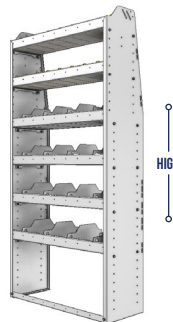

SHELVING UNITS

PROFILED BACK COMBO UNITS / DIVIDERS AND BINS

HIGH

WIDE

DEEP

PART NUMBER	DEEP (IN.)	WIDE (IN.)	HIGH (IN.)	NRW / STD SHELVES	HIGH DIVIDERS	NRW BINS	WEIGHT (LBS.)	OPTIONS							
								1 DOOR	BACK PANEL	NRW SHELF	STD SHELF	6 HIGH DIVIDERS	1 NRW BIN	1 NRW SHELF LINER	1 STD SHELF LINER
25-3363-4	13.5	34.5	63	1 / 3	12	5	60	DO-345	PRB-363	SBS-31	SBS-33	DV-613	SM-BIN	SBL-31	SBL-33
25-3363-5	13.5	34.5	63	2 / 3	16	5	70	DO-345	PRB-363	SBS-31	SBS-33	DV-613	SM-BIN	SBL-31	SBL-33
25-3563-4	15.5	34.5	63	1 / 3	12	8	69	DO-345	PRB-363	SBS-33	SBS-35	DV-615	MD-BIN	SBL-33	SBL-35
25-3563-5	15.5	34.5	63	2 / 3	16	8	82	DO-345	PRB-363	SBS-33	SBS-35	DV-615	MD-BIN	SBL-33	SBL-35
25-3863-4	18.5	34.5	63	1 / 3	12	4	76	DO-345	PRB-363	NBS-35	SBS-38	DV-618	LG-BIN	NBL-35	SBL-38
25-3863-5	18.5	34.5	63	2 / 3	16	4	92	DO-345	PRB-363	NBS-35	SBS-38	DV-618	LG-BIN	NBL-35	SBL-38

HIGH

WIDE

DEEP

PART NUMBER	DEEP (IN.)	WIDE (IN.)	HIGH (IN.)	NRW / STD SHELVES	HIGH DIVIDERS	NRW BINS	WEIGHT (LBS.)	OPTIONS							
								1 DOOR	BACK PANEL	NRW SHELF	STD SHELF	6 HIGH DIVIDERS	1 NRW BIN	1 NRW SHELF LINER	1 STD SHELF LINER
25-3372-5	13.5	34.5	72	2 / 3	12	16	65	DO-345	PRB-372	NBS-31	SBS-33	DV-613	SH-BIN	NBL-31	SBL-33
25-3372-6	13.5	34.5	72	2 / 4	16	16	77	DO-345	PRB-372	NBS-31	SBS-33	DV-613	SH-BIN	NBL-31	SBL-33
25-3572-5	15.5	34.5	72	2 / 3	12	16	76	DO-345	PRB-372	NBS-33	SBS-35	DV-615	MD-BIN	NBL-33	SBL-35
25-3572-6	15.5	34.5	72	2 / 4	16	16	91	DO-345	PRB-372	NBS-33	SBS-35	DV-615	MD-BIN	NBL-33	SBL-35
25-3872-5	18.5	34.5	72	2 / 3	12	8	97	DO-345	PRB-372	SBS-35	SBS-38	DV-618	LG-BIN	SBL-35	SBL-38
25-3872-6	18.5	34.5	72	2 / 4	16	8	116	DO-345	PRB-372	SBS-35	SBS-38	DV-618	LG-BIN	SBL-35	SBL-38