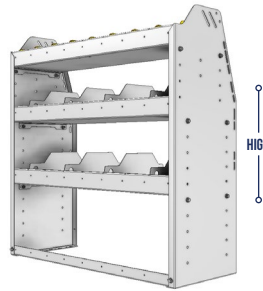

SHELVING UNITS

COMBO SHELVING
PROFILED BACK

SHELVING UNITS

PROFILED BACK COMBO UNITS / DIVIDERS AND BINS

Our profiled back combo shelving modules are fabricated with 5052-H32 .100" thick aluminium. They are lightweight, strong and sturdy thanks to special aluminum alloys and advanced precision forging methods. Carefully designed with smart and functional features that are based upon 50 years of design, fabrication and installation experience. Our wide array of module dimensions makes it easy to satisfy your individual storage requirements.

COST EFFICIENT. Our combo units offer a cost efficient solution by replacing the lower shelves with bin-like dividers.

ADJUSTABLE. Our Side Panels are designed so you can adjust your shelves in 2" increments.

TOUGH. For added strength, our 72", 84" and 92" wide modules come with an adjustable mid support beam.

FLEXIBLE. Our shelving modules are designed to accommodate our unique backpanelling option.

SMART. Our 1.5" lower lip design gives you extra room to use a powerdrill, and is designed to bolt down on the top of the floor's strengthening ribs.

WIDE

DEEP

OPTIONS

PART NUMBER	DEEP (IN.)	WIDE (IN.)	HIGH (IN.)	NRW / STD SHELVES	HIGH DIVIDERS	NRW BINS	WEIGHT (LBS.)	OPTIONS							
								1 DOOR	BACK PANEL	NRW SHELF	STD SHELF	6 HIGH DIVIDERS	1 NRW BIN	1 NRW SHELF LINER	1 STD SHELF LINER
25-3336-3	13.5	34.5	36	1 / 2	8	8	40	DO-345	PRB-336	NBS-31	SBS-33	DV-613	SH-BIN	NBL-31	SBL-33
25-3336-4	13.5	34.5	36	1 / 3	12	8	49	DO-345	PRB-336	NBS-31	SBS-33	DV-613	SH-BIN	NBL-31	SBL-33
25-3536-3	15.5	34.5	36	1 / 2	8	8	46	DO-345	PRB-336	NBS-33	SBS-35	DV-615	MD-BIN	NBL-33	SBL-35
25-3536-4	15.5	34.5	36	1 / 3	12	8	56	DO-345	PRB-336	NBS-33	SBS-35	DV-615	MD-BIN	NBL-33	SBL-35
25-3836-3	18.5	34.5	36	1 / 2	8	4	57	DO-345	PRB-336	SBS-35	SBS-38	DV-618	LG-BIN	SBL-35	SBL-38
25-3836-4	18.5	34.5	36	1 / 3	12	4	69	DO-345	PRB-336	SBS-35	SBS-38	DV-618	LG-BIN	SBL-35	SBL-38