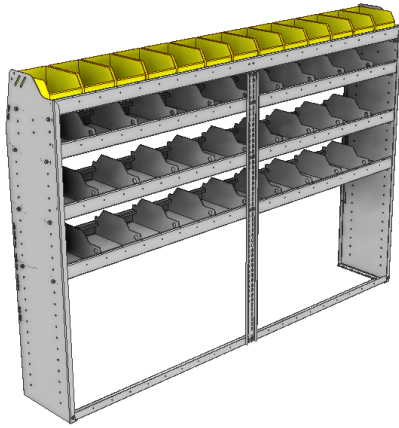

PART NUMBER	DEEP (IN.)	WIDE (IN.)	HIGH (IN.)	NRW / STD SHELVES	HIGH DIVIDERS	NRW BINS	WEIGHT (LBS.)	OPTIONS							
								2 DOOR KIT	BACK PANEL	NRW SHELF	STD SHELF	6 HIGH DIVIDERS	1 NRW BIN	1 NRW SHELF LINER	1 STD SHELF LINER
25-8358-3	13.5	86.38	58	1 / 2	18	14	91	DO-840	PRB-858	SBS-81	SBS-83	DV-613	SM-BIN	SBL-81	SBL-83
25-8358-4	13.5	86.38	58	1 / 3	27	14	112	DO-840	PRB-858	SBS-81	SBS-83	DV-613	SM-BIN	SBL-81	SBL-83
25-8558-3	15.5	86.38	58	1 / 2	18	20	106	DO-840	PRB-858	SBS-83	SBS-85	DV-615	MD-BIN	SBL-83	SBL-85
25-8558-4	15.5	86.38	58	1 / 3	27	20	129	DO-840	PRB-858	SBS-83	SBS-85	DV-615	MD-BIN	SBL-83	SBL-85
25-8858-3	18.5	86.38	58	1 / 2	18	10	114	DO-840	PRB-858	NBS-85	SBS-88	DV-618	LG-BIN	NBL-85	SBL-88
25-8858-4	18.5	86.38	58	1 / 3	27	10	141	DO-840	PRB-858	NBS-85	SBS-88	DV-618	LG-BIN	NBL-85	SBL-88