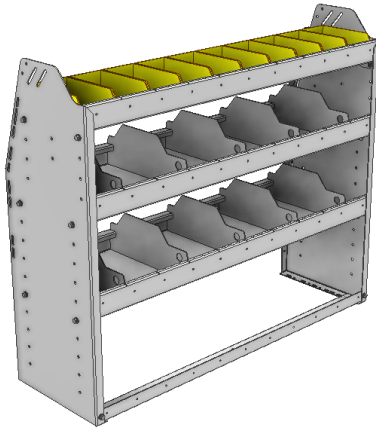

HIGH

WIDE

DEEP

PART NUMBER	DEEP (IN.)	WIDE (IN.)	HIGH (IN.)	NRW / STD SHELVES	HIGH DIVIDERS	NRW BINS	WEIGHT (LBS.)	OPTIONS							
								1 DOOR	BACK PANEL	NRW SHELF	STD SHELF	6 HIGH DIVIDERS	1 NRW BIN	1 NRW SHELF LINER	1 STD SHELF LINER
25-3372-5	13.5	34.5	72	2 / 3	12	16	65	DO-345	PRB-372	NBS-31	SBS-33	DV-613	SH-BIN	NBL-31	SBL-33
25-3372-6	13.5	34.5	72	2 / 4	16	16	77	DO-345	PRB-372	NBS-31	SBS-33	DV-613	SH-BIN	NBL-31	SBL-33
25-3572-5	15.5	34.5	72	2 / 3	12	16	76	DO-345	PRB-372	NBS-33	SBS-35	DV-615	MD-BIN	NBL-33	SBL-35
25-3572-6	15.5	34.5	72	2 / 4	16	16	91	DO-345	PRB-372	NBS-33	SBS-35	DV-615	MD-BIN	NBL-33	SBL-35
25-3872-5	18.5	34.5	72	2 / 3	12	8	97	DO-345	PRB-372	SBS-35	SBS-38	DV-618	LG-BIN	SBL-35	SBL-38
25-3872-6	18.5	34.5	72	2 / 4	16	8	116	DO-345	PRB-372	SBS-35	SBS-38	DV-618	LG-BIN	SBL-35	SBL-38

SHELVING UNITS

PROFILED BACK COMBO UNITS / DIVIDERS AND BINS

HIGH

WIDE

DEEP

OPTIONS

PART NUMBER	DEEP (IN.)	WIDE (IN.)	HIGH (IN.)	NRW / STD SHELVES	HIGH DIVIDERS	NRW BINS	WEIGHT (LBS.)	OPTIONS							
								1 DOOR	BACK PANEL	NRW SHELF	STD SHELF	6 HIGH DIVIDERS	1 NRW BIN	1 NRW SHELF LINER	1 STD SHELF LINER
25-4336-3	13.5	43	36	1 / 2	10	10	46	DO-430	PRB-436	NBS-41	SBS-43	DV-613	SH-BIN	NBL-41	SBL-43
25-4336-4	13.5	43	36	1 / 3	15	10	57	DO-430	PRB-436	NBS-41	SBS-43	DV-613	SH-BIN	NBL-41	SBL-43
25-4536-3	15.5	43	36	1 / 2	10	10	53	DO-430	PRB-436	NBS-43	SBS-45	DV-615	MD-BIN	NBL-43	SBL-45
25-4536-4	15.5	43	36	1 / 3	15	10	65	DO-430	PRB-436	NBS-43	SBS-45	DV-615	MD-BIN	NBL-43	SBL-45
25-4836-3	18.5	43	36	1 / 2	10	5	67	DO-430	PRB-436	SBS-45	SBS-48	DV-618	LG-BIN	SBL-45	SBL-48
25-4836-4	18.5	43	36	1 / 3	15	5	81	DO-430	PRB-436	SBS-45	SBS-48	DV-618	LG-BIN	SBL-45	SBL-48