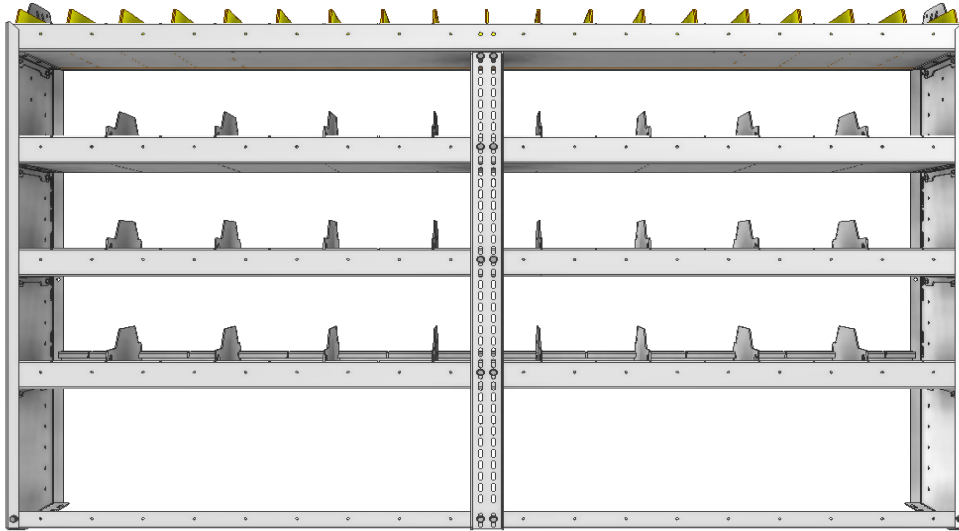

SHELVING UNITS

COMBO SHELVING
PROFILED BACK

SHELVING UNITS

PROFILED BACK COMBO UNITS / DIVIDERS AND BINS

Our profiled back combo shelving modules are fabricated with 5052-H32 .100" thick aluminium. They are lightweight, strong and sturdy thanks to special aluminum alloys and advanced precision forging methods. Carefully designed with smart and functional features that are based upon 50 years of design, fabrication and installation experience. Our wide array of module dimensions makes it easy to satisfy your individual storage requirements.

COST EFFICIENT. Our combo units offer a cost efficient solution by replacing the lower shelves with bin-like dividers.

ADJUSTABLE. Our Side Panels are designed so you can adjust your shelves in 2" increments.

TOUGH. For added strength, our 72", 84" and 92" wide modules come with an adjustable mid support beam.

FLEXIBLE. Our shelving modules are designed to accommodate our unique backpanelling option.

SMART. Our 1.5" lower lip design gives you extra room to use a powerdrill, and is designed to bolt down on the top of the floor's strengthening ribs.