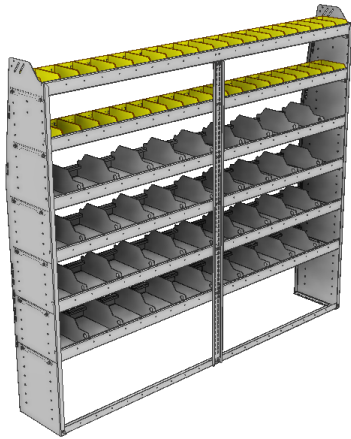

SHELVING UNITS

PROFILED BACK COMBO UNITS / DIVIDERS AND BINS

PART NUMBER	DEEP (IN.)	WIDE (IN.)	HIGH (IN.)	NRW / STD SHELVES	HIGH DIVIDERS	NRW BINS	WEIGHT (LBS.)	OPTIONS							
								2 DOOR KIT	BACK PANEL	NRW SHELF	STD SHELF	6 HIGH DIVIDERS	1 NRW BIN	1 NRW SHELF LINER	1 STD SHELF LINER
25-8372-5	13.5	86.38	72	2 / 3	27	40	122	DO-840	PRB-872	NBS-81	SBS-83	DV-613	SH-BIN	NBL-81	SBL-83
25-8372-6	13.5	86.38	72	2 / 4	36	40	150	DO-840	PRB-872	NBS-81	SBS-83	DV-613	SH-BIN	NBL-81	SBL-83
25-8572-5	15.5	86.38	72	2 / 3	27	40	145	DO-840	PRB-872	NBS-83	SBS-85	DV-615	MD-BIN	NBL-83	SBL-85
25-8572-6	15.5	86.38	72	2 / 4	36	40	182	DO-840	PRB-872	NBS-83	SBS-85	DV-615	MD-BIN	NBL-83	SBL-85
25-8872-5	18.5	86.38	72	2 / 3	27	20	191	DO-840	PRB-872	SBS-85	SBS-88	DV-618	LG-BIN	SBL-85	SBL-88
25-8872-6	18.5	86.38	72	2 / 4	36	20	237	DO-840	PRB-872	SBS-85	SBS-88	DV-618	LG-BIN	SBL-85	SBL-88