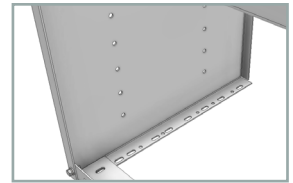

SHELVING UNITS

COMBO SHELVING
PROFILED BACK

SHELVING UNITS

PROFILED BACK COMBO UNITS / DIVIDERS AND BINS

Our profiled back combo shelving modules are fabricated with 5052-H32 .100" thick aluminium. They are lightweight, strong and sturdy thanks to special aluminum alloys and advanced precision forging methods. Carefully designed with smart and functional features that are based upon 50 years of design, fabrication and installation experience. Our wide array of module dimensions makes it easy to satisfy your individual storage requirements.

COST EFFICIENT. Our combo units offer a cost efficient solution by replacing the lower shelves with bin-like dividers.

ADJUSTABLE. Our Side Panels are designed so you can adjust your shelves in 2" increments.

TOUGH. For added strength, our 72", 84" and 92" wide modules come with an adjustable mid support beam.

FLEXIBLE. Our shelving modules are designed to accommodate our unique backpanelling option.

SMART. Our 1.5" lower lip design gives you extra room to use a powerdrill, and is designed to bolt down on the top of the floor's strengthening ribs.