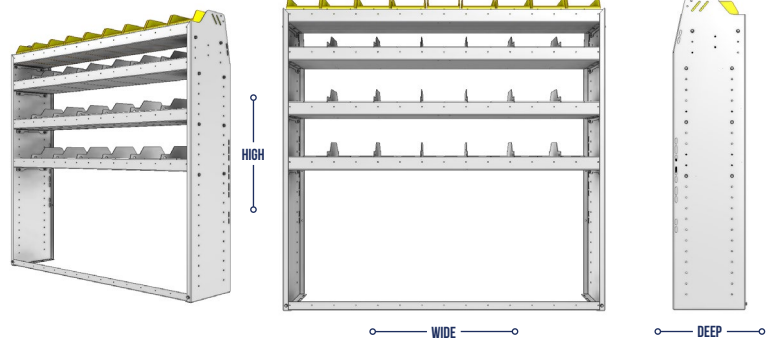

PART NUMBER	DEEP (IN.)	WIDE (IN.)	HIGH (IN.)	NRW / STD SHELVES	HIGH DIVIDERS	NRW BINS	WEIGHT (LBS.)	OPTIONS							
								1 DOOR	BACK PANEL	NRW SHELF	STD SHELF	6 HIGH DIVIDERS	1 NRW BIN	1 NRW SHELF LINER	1 STD SHELF LINER
25-5358-3	13.5	59.94	58	1 / 2	12	9	68	DO-585	PRB-558	SBS-51	SBS-53	DV-613	SM-BIN	SBL-51	SBL-53
25-5358-4	13.5	59.94	58	1 / 3	18	9	83	DO-585	PRB-558	SBS-51	SBS-53	DV-613	SM-BIN	SBL-51	SBL-53
25-5558-3	15.5	59.94	58	1 / 2	12	14	79	DO-585	PRB-558	SBS-53	SBS-55	DV-615	MD-BIN	SBL-53	SBL-55
25-5558-4	15.5	59.94	58	1 / 3	18	14	95	DO-585	PRB-558	SBS-53	SBS-55	DV-615	MD-BIN	SBL-53	SBL-55
25-5858-3	18.5	59.94	58	1 / 2	12	7	86	DO-585	PRB-558	NBS-55	SBS-58	DV-618	LG-BIN	NBL-55	SBL-58
25-5858-4	18.5	59.94	58	1 / 3	18	7	105	DO-585	PRB-558	NBS-55	SBS-58	DV-618	LG-BIN	NBL-55	SBL-58