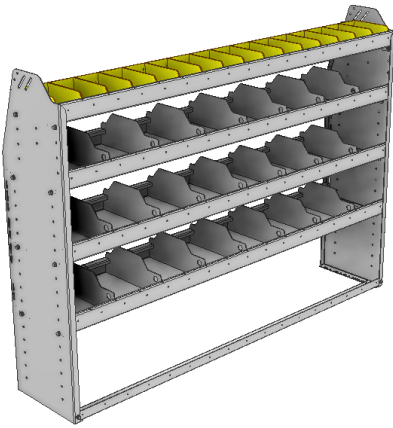

HIGH

WIDE

DEEP

OPTIONS

PART NUMBER	DEEP (IN.)	WIDE (IN.)	HIGH (IN.)	NRW / STD SHELVES	HIGH DIVIDERS	NRW BINS	WEIGHT (LBS.)	OPTIONS							
								1 DOOR	BACK PANEL	NRW SHELF	STD SHELF	6 HIGH DIVIDERS	1 NRW BIN	1 NRW SHELF LINER	1 STD SHELF LINER
25-6336-3	13.5	69.13	36	1 / 2	14	16	62	DO-670	PRB-636	NBS-61	SBS-63	DV-613	SH-BIN	NBL-61	SBL-63
25-6336-4	13.5	69.13	36	1 / 3	21	16	79	DO-670	PRB-636	NBS-61	SBS-63	DV-613	SH-BIN	NBL-61	SBL-63
25-6536-3	15.5	69.13	36	1 / 2	14	16	72	DO-670	PRB-636	NBS-63	SBS-65	DV-615	MD-BIN	NBL-63	SBL-65
25-6536-4	15.5	69.13	36	1 / 3	21	16	91	DO-670	PRB-636	NBS-63	SBS-65	DV-615	MD-BIN	NBL-63	SBL-65
25-6836-3	18.5	69.13	36	1 / 2	14	8	93	DO-670	PRB-636	SBS-65	SBS-68	DV-618	LG-BIN	SBL-65	SBL-68
25-6836-4	18.5	69.13	36	1 / 3	21	8	114	DO-670	PRB-636	SBS-65	SBS-68	DV-618	LG-BIN	SBL-65	SBL-68

SHELVING UNITS

PROFILED BACK COMBO UNITS / DIVIDERS AND BINS

PART NUMBER	DEEP (IN.)	WIDE (IN.)	HIGH (IN.)	NRW / STD SHELVES	HIGH DIVIDERS	NRW BINS	WEIGHT (LBS.)	OPTIONS							
								1 DOOR	BACK PANEL	NRW SHELF	STD SHELF	6 HIGH DIVIDERS	1 NRW BIN	1 NRW SHELF LINER	1 STD SHELF LINER
25-6348-3	13.5	69.13	48	1 / 2	14	16	66	DO-670	PRB-648	NBS-61	SBS-63	DV-613	SH-BIN	NBL-61	SBL-63
25-6348-4	13.5	69.13	48	1 / 3	21	16	83	DO-670	PRB-648	NBS-61	SBS-63	DV-613	SH-BIN	NBL-61	SBL-63
25-6548-3	15.5	69.13	48	1 / 2	14	16	76	DO-670	PRB-648	NBS-63	SBS-65	DV-615	MD-BIN	NBL-63	SBL-65
25-6548-4	15.5	69.13	48	1 / 3	21	16	95	DO-670	PRB-648	NBS-63	SBS-65	DV-615	MD-BIN	NBL-63	SBL-65
25-6848-3	18.5	69.13	48	1 / 2	14	8	97	DO-670	PRB-648	SBS-65	SBS-68	DV-618	LG-BIN	SBL-65	SBL-68
25-6848-4	18.5	69.13	48	1 / 3	21	8	119	DO-670	PRB-648	SBS-65	SBS-68	DV-618	LG-BIN	SBL-65	SBL-68