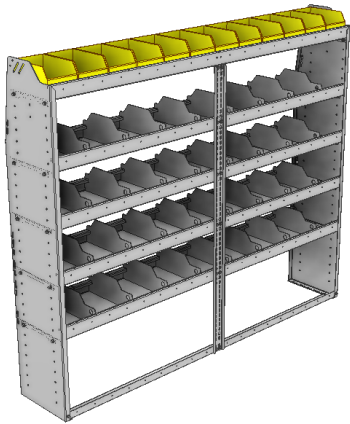

SHELVING UNITS

PROFILED BACK COMBO UNITS / DIVIDERS AND BINS

WIDE

DEEP

OPTIONS

PART NUMBER	DEEP (IN.)	WIDE (IN.)	HIGH (IN.)	NRW / STD SHELVES	HIGH DIVIDERS	NRW BINS	WEIGHT (LBS.)	2 DOOR KIT	BACK PANEL	NRW SHELF	STD SHELF	6 HIGH DIVIDERS	1 NRW BIN	1 NRW SHELF LINER	1 STD SHELF LINER
25-7358-3	13.5	77.75	58	1 / 2	16	12	83	DO-750	PRB-758	SBS-71	SBS-73	DV-613	SM-BIN	SBL-71	SBL-73
25-7358-4	13.5	77.75	58	1 / 3	24	12	103	DO-750	PRB-758	SBS-71	SBS-73	DV-613	SM-BIN	SBL-71	SBL-73
25-7558-3	15.5	77.75	58	1 / 2	16	18	97	DO-750	PRB-758	SBS-73	SBS-75	DV-615	MD-BIN	SBL-73	SBL-75
25-7558-4	15.5	77.75	58	1 / 3	24	18	118	DO-750	PRB-758	SBS-73	SBS-75	DV-615	MD-BIN	SBL-73	SBL-75
25-7858-3	18.5	77.75	58	1 / 2	16	9	105	DO-750	PRB-758	NBS-75	SBS-78	DV-618	LG-BIN	NBL-75	SBL-78
25-7858-4	18.5	77.75	58	1 / 3	24	9	129	DO-750	PRB-758	NBS-75	SBS-78	DV-618	LG-BIN	NBL-75	SBL-78

WIDE

DEEP

OPTIONS

PART NUMBER	DEEP (IN.)	WIDE (IN.)	HIGH (IN.)	NRW / STD SHELVES	HIGH DIVIDERS	NRW BINS	WEIGHT (LBS.)	2 DOOR KIT	BACK PANEL	NRW SHELF	STD SHELF	6 HIGH DIVIDERS	1 NRW BIN	1 NRW SHELF LINER	1 STD SHELF LINER
25-7363-4	13.5	77.75	63	1 / 3	24	12	104	DO-750	PRB-763	SBS-71	SBS-73	DV-613	SM-BIN	SBL-71	SBL-73
25-7363-5	13.5	77.75	63	2 / 3	32	12	125	DO-750	PRB-763	SBS-71	SBS-73	DV-613	SM-BIN	SBL-71	SBL-73
25-7563-4	15.5	77.75	63	1 / 3	24	18	120	DO-750	PRB-763	SBS-73	SBS-75	DV-615	MD-BIN	SBL-73	SBL-75
25-7563-5	15.5	77.75	63	2 / 3	32	18	148	DO-750	PRB-763	SBS-73	SBS-75	DV-615	MD-BIN	SBL-73	SBL-75
25-7863-4	18.5	77.75	63	1 / 3	24	9	131	DO-750	PRB-763	NBS-75	SBS-78	DV-618	LG-BIN	NBL-75	SBL-78
25-7863-5	18.5	77.75	63	2 / 3	32	9	166	DO-750	PRB-763	NBS-75	SBS-78	DV-618	LG-BIN	NBL-75	SBL-78