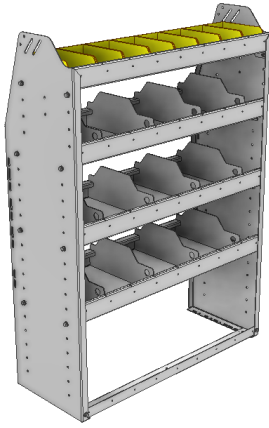

TOUGH. For added strength, our 72", 84" and 92" wide modules come with an adjustable mid support beam.

FLEXIBLE. Our shelving modules are designed to accommodate our unique backpanelling option.

SMART. Our 1.5" lower lip design gives you extra room to use a powerdrill, and is designed to bolt down on the top of the floor's strengthening ribs.

WIDE

DEEP

OPTIONS

PART NUMBER	DEEP (IN.)	WIDE (IN.)	HIGH (IN.)	NRW / STD SHELVES	HIGH DIVIDERS	NRW BINS	WEIGHT (LBS.)	OPTIONS							
								1 DOOR	BACK PANEL	NRW SHELF	STD SHELF	6 HIGH DIVIDERS	1 NRW BIN	1 NRW SHELF LINER	1 STD SHELF LINER
25-3336-3	13.5	34.5	36	1 / 2	8	8	40	DO-345	PRB-336	NBS-31	SBS-33	DV-613	SH-BIN	NBL-31	SBL-33
25-3336-4	13.5	34.5	36	1 / 3	12	8	49	DO-345	PRB-336	NBS-31	SBS-33	DV-613	SH-BIN	NBL-31	SBL-33
25-3536-3	15.5	34.5	36	1 / 2	8	8	46	DO-345	PRB-336	NBS-33	SBS-35	DV-615	MD-BIN	NBL-33	SBL-35
25-3536-4	15.5	34.5	36	1 / 3	12	8	56	DO-345	PRB-336	NBS-33	SBS-35	DV-615	MD-BIN	NBL-33	SBL-35
25-3836-3	18.5	34.5	36	1 / 2	8	4	57	DO-345	PRB-336	SBS-35	SBS-38	DV-618	LG-BIN	SBL-35	SBL-38
25-3836-4	18.5	34.5	36	1 / 3	12	4	69	DO-345	PRB-336	SBS-35	SBS-38	DV-618	LG-BIN	SBL-35	SBL-38

SHELVING UNITS

PROFILED BACK COMBO UNITS / DIVIDERS AND BINS

PART NUMBER	DEEP (IN.)	WIDE (IN.)	HIGH (IN.)	NRW / STD SHELVES	HIGH DIVIDERS	NRW BINS	WEIGHT (LBS.)	OPTIONS							
								1 DOOR	BACK PANEL	NRW SHELF	STD SHELF	6 HIGH DIVIDERS	1 NRW BIN	1 NRW SHELF LINER	1 STD SHELF LINER
25-3348-3	13.5	34.5	48	1 / 2	8	8	43	DO-345	PRB-348	NBS-31	SBS-33	DV-613	SH-BIN	NBL-31	SBL-33
25-3348-4	13.5	34.5	48	1 / 3	12	8	53	DO-345	PRB-348	NBS-31	SBS-33	DV-613	SH-BIN	NBL-31	SBL-33
25-3548-3	15.5	34.5	48	1 / 2	8	8	50	DO-345	PRB-348	NBS-33	SBS-35	DV-615	MD-BIN	NBL-33	SBL-35
25-3548-4	15.5	34.5	48	1 / 3	12	8	60	DO-345	PRB-348	NBS-33	SBS-35	DV-615	MD-BIN	NBL-33	SBL-35
25-3848-3	18.5	34.5	48	1 / 2	8	4	62	DO-345	PRB-348	SBS-35	SBS-38	DV-618	LG-BIN	SBL-35	SBL-38
25-3848-4	18.5	34.5	48	1 / 3	12	4	73	DO-345	PRB-348	SBS-35	SBS-38	DV-618	LG-BIN	SBL-35	SBL-38