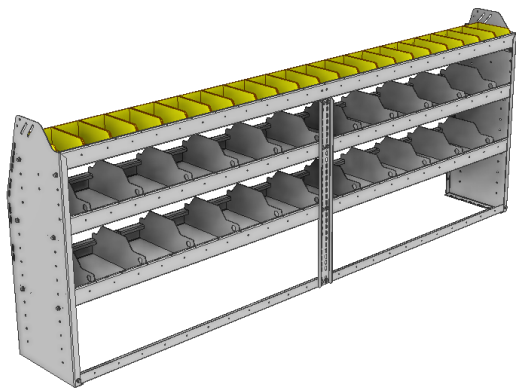

PART NUMBER	DEEP (IN.)	WIDE (IN.)	HIGH (IN.)	NRW / STD SHELVES	HIGH DIVIDERS	NRW BINS	WEIGHT (LBS.)	OPTIONS							
								2 DOOR KIT	BACK PANEL	NRW SHELF	STD SHELF	6 HIGH DIVIDERS	1 NRW BIN	1 NRW SHELF LINER	1 STD SHELF LINER
25-9336-3	13.5	95	36	1 / 2	22	22	83	DO-940	PRB-936	NBS-91	SBS-93	DV-613	SH-BIN	NBL-91	SBL-93
25-9336-4	13.5	95	36	1 / 3	33	22	108	DO-940	PRB-936	NBS-91	SBS-93	DV-613	SH-BIN	NBL-91	SBL-93
25-9536-3	15.5	95	36	1 / 2	22	22	97	DO-940	PRB-936	NBS-93	SBS-95	DV-615	MD-BIN	NBL-93	SBL-95
25-9536-4	15.5	95	36	1 / 3	33	22	124	DO-940	PRB-936	NBS-93	SBS-95	DV-615	MD-BIN	NBL-93	SBL-95
25-9836-3	18.5	95	36	1 / 2	22	11	125	DO-940	PRB-936	SBS-95	SBS-98	DV-618	LG-BIN	SBL-95	SBL-98
25-9836-4	18.5	95	36	1 / 3	33	11	156	DO-940	PRB-936	SBS-95	SBS-98	DV-618	LG-BIN	SBL-95	SBL-98