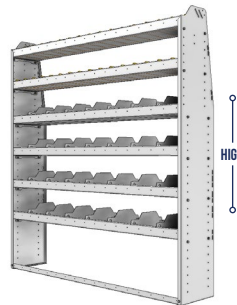

PART NUMBER	DEEP (IN.)	WIDE (IN.)	HIGH (IN.)	NRW / STD SHELVES	HIGH DIVIDERS	NRW BINS	WEIGHT (LBS.)	OPTIONS							
								1 DOOR	BACK PANEL	NRW SHELF	STD SHELF	6 HIGH DIVIDERS	1 NRW BIN	1 NRW SHELF LINER	1 STD SHELF LINER
25-6372-5	13.5	69.13	72	2 / 3	21	32	100	DO-670	PRB-672	NBS-61	SBS-63	DV-613	SH-BIN	NBL-61	SBL-63
25-6372-6	13.5	69.13	72	2 / 4	28	32	123	DO-670	PRB-672	NBS-61	SBS-63	DV-613	SH-BIN	NBL-61	SBL-63
25-6572-5	15.5	69.13	72	2 / 3	21	32	119	DO-670	PRB-672	NBS-63	SBS-65	DV-615	MD-BIN	NBL-63	SBL-65
25-6572-6	15.5	69.13	72	2 / 4	28	32	148	DO-670	PRB-672	NBS-63	SBS-65	DV-615	MD-BIN	NBL-63	SBL-65
25-6872-5	18.5	69.13	72	2 / 3	21	16	157	DO-670	PRB-672	SBS-65	SBS-68	DV-618	LG-BIN	SBL-65	SBL-68
25-6872-6	18.5	69.13	72	2 / 4	28	16	193	DO-670	PRB-672	SBS-65	SBS-68	DV-618	LG-BIN	SBL-65	SBL-68