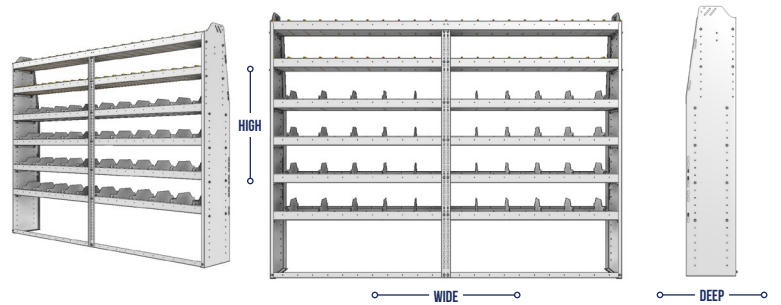

PART NUMBER	DEEP (IN.)	WIDE (IN.)	HIGH (IN.)	NRW / STD SHELVES	HIGH DIVIDERS	NRW BINS	WEIGHT (LBS.)	OPTIONS							
								2 DOOR KIT	BACK PANEL	NRW SHELF	STD SHELF	6 HIGH DIVIDERS	1 NRW BIN	1 NRW SHELF LINER	1 STD SHELF LINER
25-9372-5	13.5	95	72	2 / 3	33	44	134	DO-940	PRB-972	NBS-91	SBS-93	DV-613	SH-BIN	NBL-91	SBL-93
25-9372-6	13.5	95	72	2 / 4	44	44	166	DO-940	PRB-972	NBS-91	SBS-93	DV-613	SH-BIN	NBL-91	SBL-93
25-9572-5	15.5	95	72	2 / 3	33	44	160	DO-940	PRB-972	NBS-93	SBS-95	DV-615	MD-BIN	NBL-93	SBL-95
25-9572-6	15.5	95	72	2 / 4	44	44	201	DO-940	PRB-972	NBS-93	SBS-95	DV-615	MD-BIN	NBL-93	SBL-95
25-9872-5	18.5	95	72	2 / 3	33	22	211	DO-940	PRB-972	SBS-95	SBS-98	DV-618	LG-BIN	SBL-95	SBL-98
25-9872-6	18.5	95	72	2 / 4	44	22	263	DO-940	PRB-972	SBS-95	SBS-98	DV-618	LG-BIN	SBL-95	SBL-98