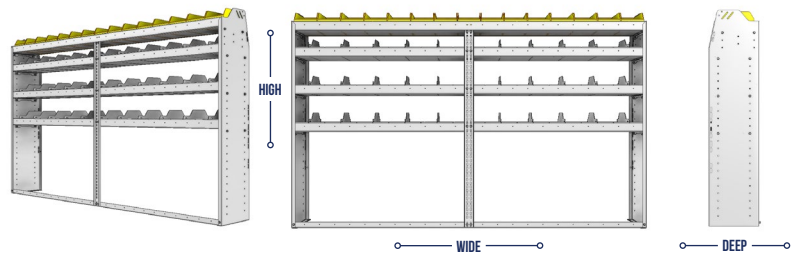

PART NUMBER	DEEP (IN.)	WIDE (IN.)	HIGH (IN.)	NRW / STD SHELVES	HIGH DIVIDERS	NRW BINS	WEIGHT (LBS.)	OPTIONS							
								2 DOOR KIT	BACK PANEL	NRW SHELF	STD SHELF	6 HIGH DIVIDERS	1 NRW BIN	1 NRW SHELF LINER	1 STD SHELF LINER
25-9358-3	13.5	95	58	1 / 2	22	15	100	DO-940	PRB-958	SBS-91	SBS-93	DV-613	SM-BIN	SBL-91	SBL-93
25-9358-4	13.5	95	58	1 / 3	33	15	124	DO-940	PRB-958	SBS-91	SBS-93	DV-613	SM-BIN	SBL-91	SBL-93
25-9558-3	15.5	95	58	1 / 2	22	22	116	DO-940	PRB-958	SBS-93	SBS-95	DV-615	MD-BIN	SBL-93	SBL-95
25-9558-4	15.5	95	58	1 / 3	33	22	143	DO-940	PRB-958	SBS-93	SBS-95	DV-615	MD-BIN	SBL-93	SBL-95
25-9858-3	18.5	95	58	1 / 2	22	11	125	DO-940	PRB-958	NBS-95	SBS-98	DV-618	LG-BIN	NBL-95	SBL-98
25-9858-4	18.5	95	58	1 / 3	33	11	156	DO-940	PRB-958	NBS-95	SBS-98	DV-618	LG-BIN	NBL-95	SBL-98