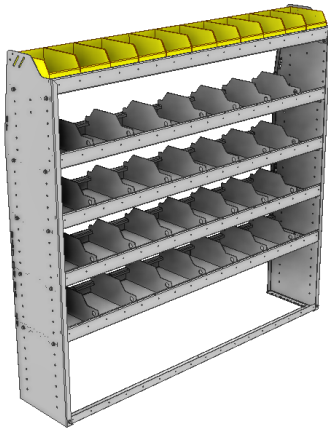

SHELVING UNITS

PROFILED BACK COMBO UNITS / DIVIDERS AND BINS

PART NUMBER	DEEP (IN.)	WIDE (IN.)	HIGH (IN.)	NRW / STD SHELVES	HIGH DIVIDERS	NRW BINS	WEIGHT (LBS.)	OPTIONS							
								1 DOOR	BACK PANEL	NRW SHELF	STD SHELF	6 HIGH DIVIDERS	1 NRW BIN	1 NRW SHELF LINER	1 STD SHELF LINER
25-6363-4	13.5	69.13	63	1 / 3	21	11	94	DO-670	PRB-663	SBS-61	SBS-63	DV-613	SM-BIN	SBL-61	SBL-63
25-6363-5	13.5	69.13	63	2 / 3	28	11	113	DO-670	PRB-663	SBS-61	SBS-63	DV-613	SM-BIN	SBL-61	SBL-63
25-6563-4	15.5	69.13	63	1 / 3	21	16	107	DO-670	PRB-663	SBS-63	SBS-65	DV-615	MD-BIN	SBL-63	SBL-65
25-6563-5	15.5	69.13	63	2 / 3	28	16	133	DO-670	PRB-663	SBS-63	SBS-65	DV-615	MD-BIN	SBL-63	SBL-65
25-6863-4	18.5	69.13	63	1 / 3	21	8	118	DO-670	PRB-663	NBS-65	SBS-68	DV-618	LG-BIN	NBL-65	SBL-68
25-6863-5	18.5	69.13	63	2 / 3	28	8	149	DO-670	PRB-663	NBS-65	SBS-68	DV-618	LG-BIN	NBL-65	SBL-68