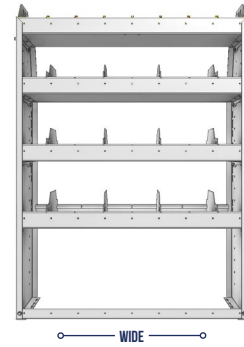

PART NUMBER	DEEP (IN.)	WIDE (IN.)	HIGH (IN.)	NRW / STD SHELVES	HIGH DIVIDERS	NRW BINS	WEIGHT (LBS.)	OPTIONS							
								1 DOOR	BACK PANEL	NRW SHELF	STD SHELF	6 HIGH DIVIDERS	1 NRW BIN	1 NRW SHELF LINER	1 STD SHELF LINER
25-3348-3	13.5	34.5	48	1 / 2	8	8	43	DO-345	PRB-348	NBS-31	SBS-33	DV-613	SH-BIN	NBL-31	SBL-33
25-3348-4	13.5	34.5	48	1 / 3	12	8	53	DO-345	PRB-348	NBS-31	SBS-33	DV-613	SH-BIN	NBL-31	SBL-33
25-3548-3	15.5	34.5	48	1 / 2	8	8	50	DO-345	PRB-348	NBS-33	SBS-35	DV-615	MD-BIN	NBL-33	SBL-35
25-3548-4	15.5	34.5	48	1 / 3	12	8	60	DO-345	PRB-348	NBS-33	SBS-35	DV-615	MD-BIN	NBL-33	SBL-35
25-3848-3	18.5	34.5	48	1 / 2	8	4	62	DO-345	PRB-348	SBS-35	SBS-38	DV-618	LG-BIN	SBL-35	SBL-38
25-3848-4	18.5	34.5	48	1 / 3	12	4	73	DO-345	PRB-348	SBS-35	SBS-38	DV-618	LG-BIN	SBL-35	SBL-38