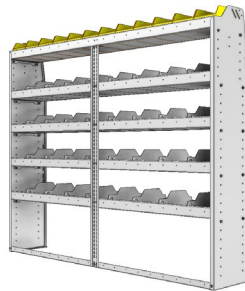

SHELVING UNITS

PROFILED BACK COMBO UNITS / DIVIDERS AND BINS

WIDE

DEEP

OPTIONS

PART NUMBER	DEEP (IN.)	WIDE (IN.)	HIGH (IN.)	NRW / STD SHELVES	HIGH DIVIDERS	NRW BINS	WEIGHT (LBS.)	2 DOOR KIT	BACK PANEL	NRW SHELF	STD SHELF	6 HIGH DIVIDERS	1 NRW BIN	1 NRW SHELF LINER	1 STD SHELF LINER
25-7358-3	13.5	77.75	58	1 / 2	16	12	83	DO-750	PRB-758	SBS-71	SBS-73	DV-613	SM-BIN	SBL-71	SBL-73
25-7358-4	13.5	77.75	58	1 / 3	24	12	103	DO-750	PRB-758	SBS-71	SBS-73	DV-613	SM-BIN	SBL-71	SBL-73
25-7558-3	15.5	77.75	58	1 / 2	16	18	97	DO-750	PRB-758	SBS-73	SBS-75	DV-615	MD-BIN	SBL-73	SBL-75
25-7558-4	15.5	77.75	58	1 / 3	24	18	118	DO-750	PRB-758	SBS-73	SBS-75	DV-615	MD-BIN	SBL-73	SBL-75
25-7858-3	18.5	77.75	58	1 / 2	16	9	105	DO-750	PRB-758	NBS-75	SBS-78	DV-618	LG-BIN	NBL-75	SBL-78
25-7858-4	18.5	77.75	58	1 / 3	24	9	129	DO-750	PRB-758	NBS-75	SBS-78	DV-618	LG-BIN	NBL-75	SBL-78