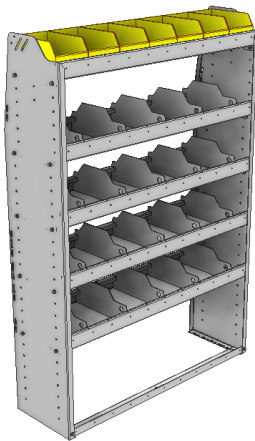

HIGH

WIDE

DEEP

OPTIONS

PART NUMBER	DEEP (IN.)	WIDE (IN.)	HIGH (IN.)	NRW / STD SHELVES	HIGH DIVIDERS	NRW BINS	WEIGHT (LBS.)	OPTIONS							
								1 DOOR	BACK PANEL	NRW SHELF	STD SHELF	6 HIGH DIVIDERS	1 NRW BIN	1 NRW SHELF LINER	1 STD SHELF LINER
25-4348-3	13.5	43	48	1 / 2	10	10	49	DO-430	PRB-448	NBS-41	SBS-43	DV-613	SH-BIN	NBL-41	SBL-43
25-4348-4	13.5	43	48	1 / 3	15	10	61	DO-430	PRB-448	NBS-41	SBS-43	DV-613	SH-BIN	NBL-41	SBL-43
25-4548-3	15.5	43	48	1 / 2	10	10	57	DO-430	PRB-448	NBS-43	SBS-45	DV-615	MD-BIN	NBL-43	SBL-45
25-4548-4	15.5	43	48	1 / 3	15	10	69	DO-430	PRB-448	NBS-43	SBS-45	DV-615	MD-BIN	NBL-43	SBL-45
25-4848-3	18.5	43	48	1 / 2	10	5	71	DO-430	PRB-448	SBS-45	SBS-48	DV-618	LG-BIN	SBL-45	SBL-48
25-4848-4	18.5	43	48	1 / 3	15	5	86	DO-430	PRB-448	SBS-45	SBS-48	DV-618	LG-BIN	SBL-45	SBL-48

SHELVING UNITS

PROFILED BACK COMBO UNITS / DIVIDERS AND BINS

PART NUMBER	DEEP (IN.)	WIDE (IN.)	HIGH (IN.)	NRW / STD SHELVES	HIGH DIVIDERS	NRW BINS	WEIGHT (LBS.)	OPTIONS							
								1 DOOR	BACK PANEL	NRW SHELF	STD SHELF	6 HIGH DIVIDERS	1 NRW BIN	1 NRW SHELF LINER	1 STD SHELF LINER
25-4358-3	13.5	43	58	1 / 2	10	7	57	DO-430	PRB-458	SBS-41	SBS-43	DV-613	SM-BIN	SBL-41	SBL-43
25-4358-4	13.5	43	58	1 / 3	15	7	68	DO-430	PRB-458	SBS-41	SBS-43	DV-613	SM-BIN	SBL-41	SBL-43
25-4558-3	15.5	43	58	1 / 2	10	10	65	DO-430	PRB-458	SBS-43	SBS-45	DV-615	MD-BIN	SBL-43	SBL-45
25-4558-4	15.5	43	58	1 / 3	15	10	78	DO-430	PRB-458	SBS-43	SBS-45	DV-615	MD-BIN	SBL-43	SBL-45
25-4858-3	18.5	43	58	1 / 2	10	5	71	DO-430	PRB-458	NBS-45	SBS-48	DV-618	LG-BIN	NBL-45	SBL-48
25-4858-4	18.5	43	58	1 / 3	15	5	85	DO-430	PRB-458	NBS-45	SBS-48	DV-618	LG-BIN	NBL-45	SBL-48