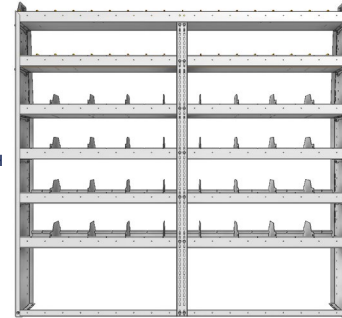

WIDE

DEEP

OPTIONS

PART NUMBER	DEEP (IN.)	WIDE (IN.)	HIGH (IN.)	NRW / STD SHELVES	HIGH DIVIDERS	NRW BINS	WEIGHT (LBS.)	OPTIONS							
								2 DOOR KIT	BACK PANEL	NRW SHELF	STD SHELF	6 HIGH DIVIDERS	1 NRW BIN	1 NRW SHELF LINER	1 STD SHELF LINER
25-7372-5	13.5	77.75	72	2 / 3	24	36	112	DO-750	PRB-772	NBS-71	SBS-73	DV-613	SH-BIN	NBL-71	SBL-73
25-7372-6	13.5	77.75	72	2 / 4	32	36	137	DO-750	PRB-772	NBS-71	SBS-73	DV-613	SH-BIN	NBL-71	SBL-73
25-7572-5	15.5	77.75	72	2 / 3	24	36	133	DO-750	PRB-772	NBS-73	SBS-75	DV-615	MD-BIN	NBL-73	SBL-75
25-7572-6	15.5	77.75	72	2 / 4	32	36	166	DO-750	PRB-772	NBS-73	SBS-75	DV-615	MD-BIN	NBL-73	SBL-75
25-7872-5	18.5	77.75	72	2 / 3	24	18	175	DO-750	PRB-772	SBS-75	SBS-78	DV-618	LG-BIN	SBL-75	SBL-78
25-7872-6	18.5	77.75	72	2 / 4	32	18	216	DO-750	PRB-772	SBS-75	SBS-78	DV-618	LG-BIN	SBL-75	SBL-78