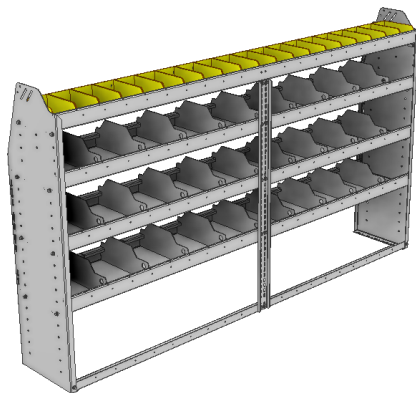

PART NUMBER	DEEP (IN.)	WIDE (IN.)	HIGH (IN.)	NRW / STD SHELVES	HIGH DIVIDERS	NRW BINS	WEIGHT (LBS.)	OPTIONS							
								2 DOOR KIT	BACK PANEL	NRW SHELF	STD SHELF	6 HIGH DIVIDERS	1 NRW BIN	1 NRW SHELF LINER	1 STD SHELF LINER
25-8348-3	13.5	86.38	48	1 / 2	18	20	80	DO-840	PRB-848	NBS-81	SBS-83	DV-613	SH-BIN	NBL-81	SBL-83
25-8348-4	13.5	86.38	48	1 / 3	27	20	101	DO-840	PRB-848	NBS-81	SBS-83	DV-613	SH-BIN	NBL-81	SBL-83
25-8548-3	15.5	86.38	48	1 / 2	18	20	92	DO-840	PRB-848	NBS-83	SBS-85	DV-615	MD-BIN	NBL-83	SBL-85
25-8548-4	15.5	86.38	48	1 / 3	27	20	116	DO-840	PRB-848	NBS-83	SBS-85	DV-615	MD-BIN	NBL-83	SBL-85
25-8848-3	18.5	86.38	48	1 / 2	18	10	118	DO-840	PRB-848	SBS-85	SBS-88	DV-618	LG-BIN	SBL-85	SBL-88
25-8848-4	18.5	86.38	48	1 / 3	27	10	145	DO-840	PRB-848	SBS-85	SBS-88	DV-618	LG-BIN	SBL-85	SBL-88