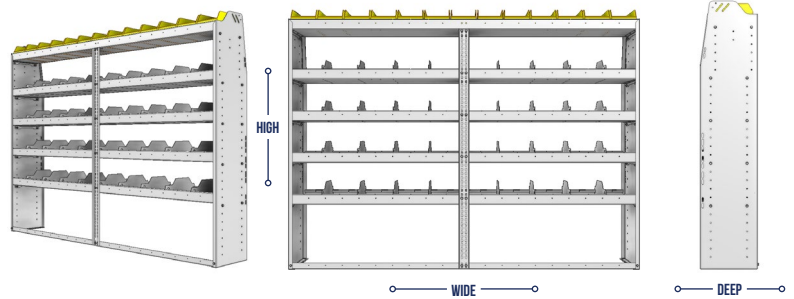

PART NUMBER	DEEP (IN.)	WIDE (IN.)	HIGH (IN.)	NRW / STD SHELVES	HIGH DIVIDERS	NRW BINS	WEIGHT (LBS.)	OPTIONS							
								2 DOOR KIT	BACK PANEL	NRW SHELF	STD SHELF	6 HIGH DIVIDERS	1 NRW BIN	1 NRW SHELF LINER	1 STD SHELF LINER
25-8363-4	13.5	86.38	63	1 / 3	27	14	114	DO-840	PRB-863	SBS-81	SBS-83	DV-613	SM-BIN	SBL-81	SBL-83
25-8363-5	13.5	86.38	63	2 / 3	36	14	138	DO-840	PRB-863	SBS-81	SBS-83	DV-613	SM-BIN	SBL-81	SBL-83
25-8563-4	15.5	86.38	63	1 / 3	27	20	131	DO-840	PRB-863	SBS-83	SBS-85	DV-615	MD-BIN	SBL-83	SBL-85
25-8563-5	15.5	86.38	63	2 / 3	36	20	162	DO-840	PRB-863	SBS-83	SBS-85	DV-615	MD-BIN	SBL-83	SBL-85
25-8863-4	18.5	86.38	63	1 / 3	27	10	143	DO-840	PRB-863	NBS-85	SBS-88	DV-618	LG-BIN	NBL-85	SBL-88
25-8863-5	18.5	86.38	63	2 / 3	36	10	182	DO-840	PRB-863	NBS-85	SBS-88	DV-618	LG-BIN	NBL-85	SBL-88