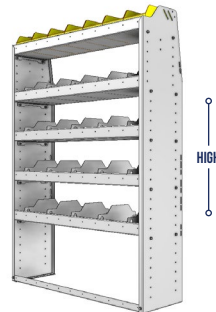

HIGH

WIDE

DEEP

OPTIONS

PART NUMBER	DEEP (IN.)	WIDE (IN.)	HIGH (IN.)	NRW / STD SHELVES	HIGH DIVIDERS	NRW BINS	WEIGHT (LBS.)	OPTIONS							
								1 DOOR	BACK PANEL	NRW SHELF	STD SHELF	6 HIGH DIVIDERS	1 NRW BIN	1 NRW SHELF LINER	1 STD SHELF LINER
25-4348-3	13.5	43	48	1 / 2	10	10	49	DO-430	PRB-448	NBS-41	SBS-43	DV-613	SH-BIN	NBL-41	SBL-43
25-4348-4	13.5	43	48	1 / 3	15	10	61	DO-430	PRB-448	NBS-41	SBS-43	DV-613	SH-BIN	NBL-41	SBL-43
25-4548-3	15.5	43	48	1 / 2	10	10	57	DO-430	PRB-448	NBS-43	SBS-45	DV-615	MD-BIN	NBL-43	SBL-45
25-4548-4	15.5	43	48	1 / 3	15	10	69	DO-430	PRB-448	NBS-43	SBS-45	DV-615	MD-BIN	NBL-43	SBL-45
25-4848-3	18.5	43	48	1 / 2	10	5	71	DO-430	PRB-448	SBS-45	SBS-48	DV-618	LG-BIN	SBL-45	SBL-48
25-4848-4	18.5	43	48	1 / 3	15	5	86	DO-430	PRB-448	SBS-45	SBS-48	DV-618	LG-BIN	SBL-45	SBL-48

SHELVING UNITS

PROFILED BACK COMBO UNITS / DIVIDERS AND BINS

PART NUMBER	DEEP (IN.)	WIDE (IN.)	HIGH (IN.)	NRW / STD SHELVES	HIGH DIVIDERS	NRW BINS	WEIGHT (LBS.)	OPTIONS							
								1 DOOR	BACK PANEL	NRW SHELF	STD SHELF	6 HIGH DIVIDERS	1 NRW BIN	1 NRW SHELF LINER	1 STD SHELF LINER
25-4358-3	13.5	43	58	1 / 2	10	7	57	DO-430	PRB-458	SBS-41	SBS-43	DV-613	SM-BIN	SBL-41	SBL-43
25-4358-4	13.5	43	58	1 / 3	15	7	68	DO-430	PRB-458	SBS-41	SBS-43	DV-613	SM-BIN	SBL-41	SBL-43
25-4558-3	15.5	43	58	1 / 2	10	10	65	DO-430	PRB-458	SBS-43	SBS-45	DV-615	MD-BIN	SBL-43	SBL-45
25-4558-4	15.5	43	58	1 / 3	15	10	78	DO-430	PRB-458	SBS-43	SBS-45	DV-615	MD-BIN	SBL-43	SBL-45
25-4858-3	18.5	43	58	1 / 2	10	5	71	DO-430	PRB-458	NBS-45	SBS-48	DV-618	LG-BIN	NBL-45	SBL-48
25-4858-4	18.5	43	58	1 / 3	15	5	85	DO-430	PRB-458	NBS-45	SBS-48	DV-618	LG-BIN	NBL-45	SBL-48