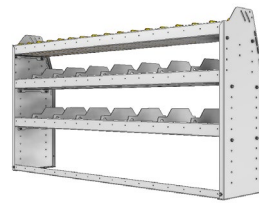

SHELVING UNITS

PROFILED BACK COMBO UNITS / DIVIDERS AND BINS

HIGH

WIDE

DEEP

OPTIONS

PART NUMBER	DEEP (IN.)	WIDE (IN.)	HIGH (IN.)	NRW / STD SHELVES	HIGH DIVIDERS	NRW BINS	WEIGHT (LBS.)	OPTIONS							
								1 DOOR	BACK PANEL	NRW SHELF	STD SHELF	6 HIGH DIVIDERS	1 NRW BIN	1 NRW SHELF LINER	1 STD SHELF LINER
25-5372-5	13.5	59.94	72	2 / 3	18	28	91	DO-585	PRB-572	NBS-51	SBS-53	DV-613	SH-BIN	NBL-51	SBL-53
25-5372-6	13.5	59.94	72	2 / 4	24	28	110	DO-585	PRB-572	NBS-51	SBS-53	DV-613	SH-BIN	NBL-51	SBL-53
25-5572-5	15.5	59.94	72	2 / 3	18	28	108	DO-585	PRB-572	NBS-53	SBS-55	DV-615	MD-BIN	NBL-53	SBL-55
25-5572-6	15.5	59.94	72	2 / 4	24	28	133	DO-585	PRB-572	NBS-53	SBS-55	DV-615	MD-BIN	NBL-53	SBL-55
25-5872-5	18.5	59.94	72	2 / 3	18	14	141	DO-585	PRB-572	SBS-55	SBS-58	DV-618	LG-BIN	SBL-55	SBL-58
25-5872-6	18.5	59.94	72	2 / 4	24	14	173	DO-585	PRB-572	SBS-55	SBS-58	DV-618	LG-BIN	SBL-55	SBL-58