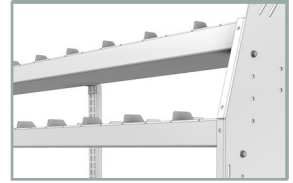

SHELVING UNITS

COMBO SHELVING
PROFILED BACK

SHELVING UNITS

PROFILED BACK COMBO UNITS / DIVIDERS AND BINS

Our profiled back combo shelving modules are fabricated with 5052-H32 .100" thick aluminium. They are lightweight, strong and sturdy thanks to special aluminum alloys and advanced precision forging methods. Carefully designed with smart and functional features that are based upon 50 years of design, fabrication and installation experience. Our wide array of module dimensions makes it easy to satisfy your individual storage requirements.

TOUGH. For added strength, our 72", 84" and 92" wide modules come with an adjustable mid support beam.

FLEXIBLE. Our shelving modules are designed to accommodate our unique backpanelling option.

SMART. Our 1.5" lower lip design gives you extra room to use a powerdrill, and is designed to bolt down on the top of the floor's strengthening ribs.