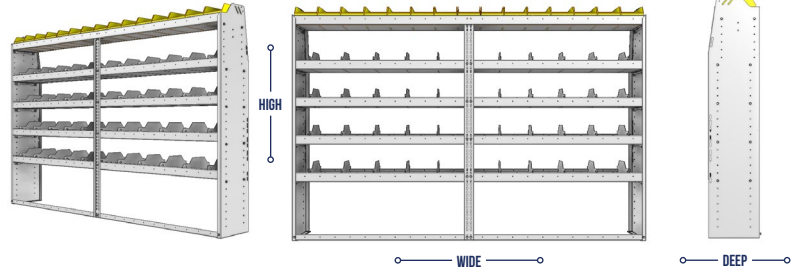

SHELVING UNITS

PROFILED BACK COMBO UNITS / DIVIDERS AND BINS

PART NUMBER	DEEP (IN.)	WIDE (IN.)	HIGH (IN.)	NRW / STD SHELVES	HIGH DIVIDERS	NRW BINS	WEIGHT (LBS.)	OPTIONS							
								2 DOOR KIT	BACK PANEL	NRW SHELF	STD SHELF	6 HIGH DIVIDERS	1 NRW BIN	1 NRW SHELF LINER	1 STD SHELF LINER
25-9363-4	13.5	95	63	1 / 3	33	15	126	DO-940	PRB-963	SBS-91	SBS-93	DV-613	SM-BIN	SBL-91	SBL-93
25-9363-5	13.5	95	63	2 / 3	44	15	152	DO-940	PRB-963	SBS-91	SBS-93	DV-613	SM-BIN	SBL-91	SBL-93
25-9563-4	15.5	95	63	1 / 3	33	22	144	DO-940	PRB-963	SBS-93	SBS-95	DV-615	MD-BIN	SBL-93	SBL-95
25-9563-5	15.5	95	63	2 / 3	44	22	179	DO-940	PRB-963	SBS-93	SBS-95	DV-615	MD-BIN	SBL-93	SBL-95
25-9863-4	18.5	95	63	1 / 3	33	11	158	DO-940	PRB-963	NBS-95	SBS-98	DV-618	LG-BIN	NBL-95	SBL-98
25-9863-5	18.5	95	63	2 / 3	44	11	201	DO-940	PRB-963	NBS-95	SBS-98	DV-618	LG-BIN	NBL-95	SBL-98