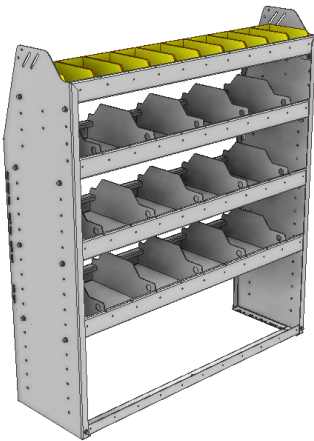

SHELVING UNITS

PROFILED BACK COMBO UNITS / DIVIDERS AND BINS

HIGH

WIDE

DEEP

OPTIONS

PART NUMBER	DEEP (IN.)	WIDE (IN.)	HIGH (IN.)	NRW / STD SHELVES	HIGH DIVIDERS	NRW BINS	WEIGHT (LBS.)	OPTIONS							
								1 DOOR	BACK PANEL	NRW SHELF	STD SHELF	6 HIGH DIVIDERS	1 NRW BIN	1 NRW SHELF LINER	1 STD SHELF LINER
25-4336-3	13.5	43	36	1 / 2	10	10	46	DO-430	PRB-436	NBS-41	SBS-43	DV-613	SH-BIN	NBL-41	SBL-43
25-4336-4	13.5	43	36	1 / 3	15	10	57	DO-430	PRB-436	NBS-41	SBS-43	DV-613	SH-BIN	NBL-41	SBL-43
25-4536-3	15.5	43	36	1 / 2	10	10	53	DO-430	PRB-436	NBS-43	SBS-45	DV-615	MD-BIN	NBL-43	SBL-45
25-4536-4	15.5	43	36	1 / 3	15	10	65	DO-430	PRB-436	NBS-43	SBS-45	DV-615	MD-BIN	NBL-43	SBL-45
25-4836-3	18.5	43	36	1 / 2	10	5	67	DO-430	PRB-436	SBS-45	SBS-48	DV-618	LG-BIN	SBL-45	SBL-48
25-4836-4	18.5	43	36	1 / 3	15	5	81	DO-430	PRB-436	SBS-45	SBS-48	DV-618	LG-BIN	SBL-45	SBL-48

HIGH

WIDE

DEEP

OPTIONS

PART NUMBER	DEEP (IN.)	WIDE (IN.)	HIGH (IN.)	NRW / STD SHELVES	HIGH DIVIDERS	NRW BINS	WEIGHT (LBS.)	OPTIONS							
								1 DOOR	BACK PANEL	NRW SHELF	STD SHELF	6 HIGH DIVIDERS	1 NRW BIN	1 NRW SHELF LINER	1 STD SHELF LINER
25-4348-3	13.5	43	48	1 / 2	10	10	49	DO-430	PRB-448	NBS-41	SBS-43	DV-613	SH-BIN	NBL-41	SBL-43
25-4348-4	13.5	43	48	1 / 3	15	10	61	DO-430	PRB-448	NBS-41	SBS-43	DV-613	SH-BIN	NBL-41	SBL-43
25-4548-3	15.5	43	48	1 / 2	10	10	57	DO-430	PRB-448	NBS-43	SBS-45	DV-615	MD-BIN	NBL-43	SBL-45
25-4548-4	15.5	43	48	1 / 3	15	10	69	DO-430	PRB-448	NBS-43	SBS-45	DV-615	MD-BIN	NBL-43	SBL-45
25-4848-3	18.5	43	48	1 / 2	10	5	71	DO-430	PRB-448	SBS-45	SBS-48	DV-618	LG-BIN	SBL-45	SBL-48
25-4848-4	18.5	43	48	1 / 3	15	5	86	DO-430	PRB-448	SBS-45	SBS-48	DV-618	LG-BIN	SBL-45	SBL-48