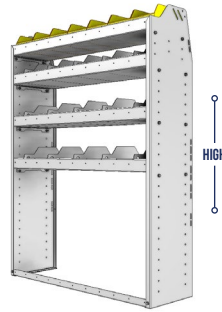

HIGH

WIDE

DEEP

OPTIONS

PART NUMBER	DEEP (IN.)	WIDE (IN.)	HIGH (IN.)	NRW / STD SHELVES	HIGH DIVIDERS	NRW BINS	WEIGHT (LBS.)	OPTIONS							
								1 DOOR	BACK PANEL	NRW SHELF	STD SHELF	6 HIGH DIVIDERS	1 NRW BIN	1 NRW SHELF LINER	1 STD SHELF LINER
25-4348-3	13.5	43	48	1 / 2	10	10	49	DO-430	PRB-448	NBS-41	SBS-43	DV-613	SH-BIN	NBL-41	SBL-43
25-4348-4	13.5	43	48	1 / 3	15	10	61	DO-430	PRB-448	NBS-41	SBS-43	DV-613	SH-BIN	NBL-41	SBL-43
25-4548-3	15.5	43	48	1 / 2	10	10	57	DO-430	PRB-448	NBS-43	SBS-45	DV-615	MD-BIN	NBL-43	SBL-45
25-4548-4	15.5	43	48	1 / 3	15	10	69	DO-430	PRB-448	NBS-43	SBS-45	DV-615	MD-BIN	NBL-43	SBL-45
25-4848-3	18.5	43	48	1 / 2	10	5	71	DO-430	PRB-448	SBS-45	SBS-48	DV-618	LG-BIN	SBL-45	SBL-48
25-4848-4	18.5	43	48	1 / 3	15	5	86	DO-430	PRB-448	SBS-45	SBS-48	DV-618	LG-BIN	SBL-45	SBL-48

SHELVING UNITS

PROFILED BACK COMBO UNITS / DIVIDERS AND BINS

PART NUMBER	DEEP (IN.)	WIDE (IN.)	HIGH (IN.)	NRW / STD SHELVES	HIGH DIVIDERS	NRW BINS	WEIGHT (LBS.)	OPTIONS							
								1 DOOR	BACK PANEL	NRW SHELF	STD SHELF	6 HIGH DIVIDERS	1 NRW BIN	1 NRW SHELF LINER	1 STD SHELF LINER
25-4358-3	13.5	43	58	1 / 2	10	7	57	DO-430	PRB-458	SBS-41	SBS-43	DV-613	SM-BIN	SBL-41	SBL-43
25-4358-4	13.5	43	58	1 / 3	15	7	68	DO-430	PRB-458	SBS-41	SBS-43	DV-613	SM-BIN	SBL-41	SBL-43
25-4558-3	15.5	43	58	1 / 2	10	10	65	DO-430	PRB-458	SBS-43	SBS-45	DV-615	MD-BIN	SBL-43	SBL-45
25-4558-4	15.5	43	58	1 / 3	15	10	78	DO-430	PRB-458	SBS-43	SBS-45	DV-615	MD-BIN	SBL-43	SBL-45
25-4858-3	18.5	43	58	1 / 2	10	5	71	DO-430	PRB-458	NBS-45	SBS-48	DV-618	LG-BIN	NBL-45	SBL-48
25-4858-4	18.5	43	58	1 / 3	15	5	85	DO-430	PRB-458	NBS-45	SBS-48	DV-618	LG-BIN	NBL-45	SBL-48