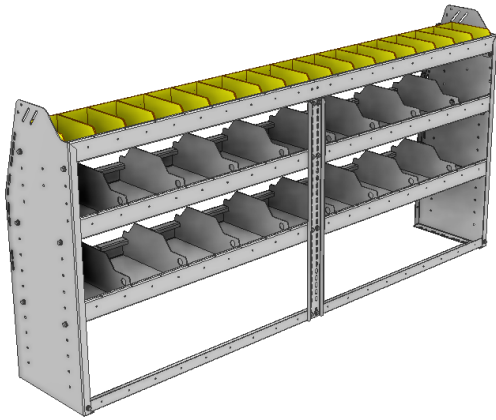

PROFILED BACK COMBO UNITS / DIVIDERS AND BINS

PART NUMBER	DEEP (IN.)	WIDE (IN.)	HIGH (IN.)	NRW / STD SHELVES	HIGH DIVIDERS	NRW BINS	WEIGHT (LBS.)	OPTIONS							
								2 DOOR KIT	BACK PANEL	NRW SHELF	STD SHELF	6 HIGH DIVIDERS	1 NRW BIN	1 NRW SHELF LINER	1 STD SHELF LINER
25-7336-3	13.5	77.75	36	1 / 2	16	18	69	DO-750	PRB-736	NBS-71	SBS-73	DV-613	SH-BIN	NBL-71	SBL-73
25-7336-4	13.5	77.75	36	1 / 3	24	18	89	DO-750	PRB-736	NBS-71	SBS-73	DV-613	SH-BIN	NBL-71	SBL-73
25-7536-3	15.5	77.75	36	1 / 2	16	18	81	DO-750	PRB-736	NBS-73	SBS-75	DV-615	MD-BIN	NBL-73	SBL-75
25-7536-4	15.5	77.75	36	1 / 3	24	18	102	DO-750	PRB-736	NBS-73	SBS-75	DV-615	MD-BIN	NBL-73	SBL-75
25-7836-3	18.5	77.75	36	1 / 2	16	9	103	DO-750	PRB-736	SBS-75	SBS-78	DV-618	LG-BIN	SBL-75	SBL-78
25-7836-4	18.5	77.75	36	1 / 3	24	9	127	DO-750	PRB-736	SBS-75	SBS-78	DV-618	LG-BIN	SBL-75	SBL-78