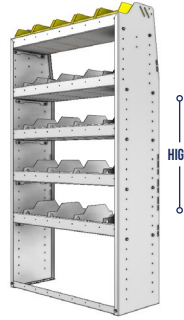

SHELVING UNITS

PROFILED BACK COMBO UNITS / DIVIDERS AND BINS

HIGH