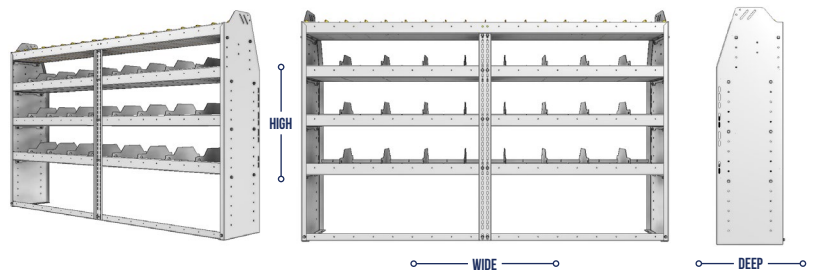

PART NUMBER	DEEP (IN.)	WIDE (IN.)	HIGH (IN.)	NRW / STD SHELVES	HIGH DIVIDERS	NRW BINS	WEIGHT (LBS.)	OPTIONS							
								2 DOOR KIT	BACK PANEL	NRW SHELF	STD SHELF	6 HIGH DIVIDERS	1 NRW BIN	1 NRW SHELF LINER	1 STD SHELF LINER
25-7348-3	13.5	77.75	48	1 / 2	16	18	73	DO-750	PRB-748	NBS-71	SBS-73	DV-613	SH-BIN	NBL-71	SBL-73
25-7348-4	13.5	77.75	48	1 / 3	24	18	92	DO-750	PRB-748	NBS-71	SBS-73	DV-613	SH-BIN	NBL-71	SBL-73
25-7548-3	15.5	77.75	48	1 / 2	16	18	85	DO-750	PRB-748	NBS-73	SBS-75	DV-615	MD-BIN	NBL-73	SBL-75
25-7548-4	15.5	77.75	48	1 / 3	24	18	106	DO-750	PRB-748	NBS-73	SBS-75	DV-615	MD-BIN	NBL-73	SBL-75
25-7848-3	18.5	77.75	48	1 / 2	16	9	108	DO-750	PRB-748	SBS-75	SBS-78	DV-618	LG-BIN	SBL-75	SBL-78
25-7848-4	18.5	77.75	48	1 / 3	24	9	133	DO-750	PRB-748	SBS-75	SBS-78	DV-618	LG-BIN	SBL-75	SBL-78