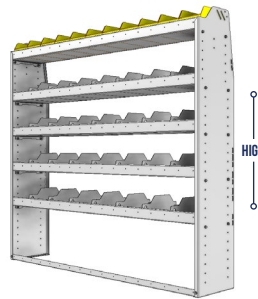

SHELVING UNITS

PROFILED BACK COMBO UNITS / DIVIDERS AND BINS

PART NUMBER	DEEP (IN.)	WIDE (IN.)	HIGH (IN.)	NRW / STD SHELVES	HIGH DIVIDERS	NRW BINS	WEIGHT (LBS.)	OPTIONS							
								1 DOOR	BACK PANEL	NRW SHELF	STD SHELF	6 HIGH DIVIDERS	1 NRW BIN	1 NRW SHELF LINER	1 STD SHELF LINER
25-6363-4	13.5	69.13	63	1 / 3	21	11	94	DO-670	PRB-663	SBS-61	SBS-63	DV-613	SM-BIN	SBL-61	SBL-63
25-6363-5	13.5	69.13	63	2 / 3	28	11	113	DO-670	PRB-663	SBS-61	SBS-63	DV-613	SM-BIN	SBL-61	SBL-63
25-6563-4	15.5	69.13	63	1 / 3	21	16	107	DO-670	PRB-663	SBS-63	SBS-65	DV-615	MD-BIN	SBL-63	SBL-65
25-6563-5	15.5	69.13	63	2 / 3	28	16	133	DO-670	PRB-663	SBS-63	SBS-65	DV-615	MD-BIN	SBL-63	SBL-65
25-6863-4	18.5	69.13	63	1 / 3	21	8	118	DO-670	PRB-663	NBS-65	SBS-68	DV-618	LG-BIN	NBL-65	SBL-68
25-6863-5	18.5	69.13	63	2 / 3	28	8	149	DO-670	PRB-663	NBS-65	SBS-68	DV-618	LG-BIN	NBL-65	SBL-68