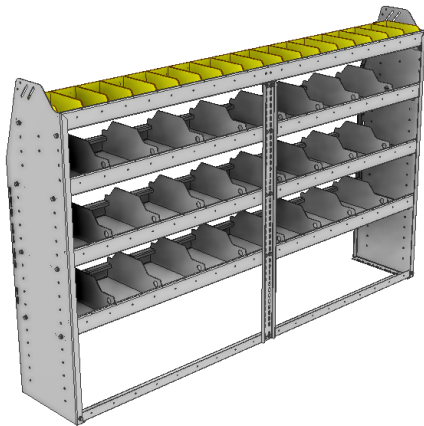

PART NUMBER	DEEP (IN.)	WIDE (IN.)	HIGH (IN.)	NRW / STD SHELVES	HIGH DIVIDERS	NRW BINS	WEIGHT (LBS.)	OPTIONS							
								2 DOOR KIT	BACK PANEL	NRW SHELF	STD SHELF	6 HIGH DIVIDERS	1 NRW BIN	1 NRW SHELF LINER	1 STD SHELF LINER
25-7348-3	13.5	77.75	48	1 / 2	16	18	73	DO-750	PRB-748	NBS-71	SBS-73	DV-613	SH-BIN	NBL-71	SBL-73
25-7348-4	13.5	77.75	48	1 / 3	24	18	92	DO-750	PRB-748	NBS-71	SBS-73	DV-613	SH-BIN	NBL-71	SBL-73
25-7548-3	15.5	77.75	48	1 / 2	16	18	85	DO-750	PRB-748	NBS-73	SBS-75	DV-615	MD-BIN	NBL-73	SBL-75
25-7548-4	15.5	77.75	48	1 / 3	24	18	106	DO-750	PRB-748	NBS-73	SBS-75	DV-615	MD-BIN	NBL-73	SBL-75
25-7848-3	18.5	77.75	48	1 / 2	16	9	108	DO-750	PRB-748	SBS-75	SBS-78	DV-618	LG-BIN	SBL-75	SBL-78
25-7848-4	18.5	77.75	48	1 / 3	24	9	133	DO-750	PRB-748	SBS-75	SBS-78	DV-618	LG-BIN	SBL-75	SBL-78