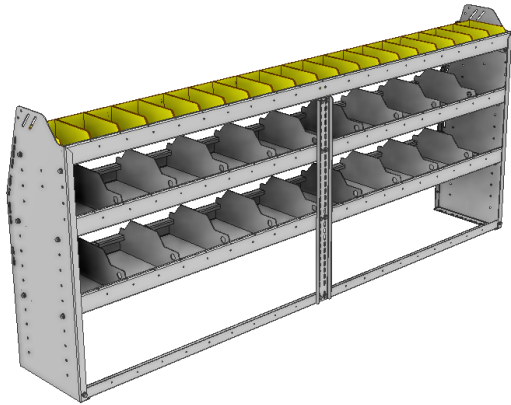

SHELVING UNITS

PROFILED BACK COMBO UNITS / DIVIDERS AND BINS

PART NUMBER	DEEP (IN.)	WIDE (IN.)	HIGH (IN.)	NRW / STD SHELVES	HIGH DIVIDERS	NRW BINS	WEIGHT (LBS.)	OPTIONS							
								2 DOOR KIT	BACK PANEL	NRW SHELF	STD SHELF	6 HIGH DIVIDERS	1 NRW BIN	1 NRW SHELF LINER	1 STD SHELF LINER
25-8336-3	13.5	86.38	36	1 / 2	18	20	76	DO-840	PRB-836	NBS-81	SBS-83	DV-613	SH-BIN	NBL-81	SBL-83
25-8336-4	13.5	86.38	36	1 / 3	27	20	97	DO-840	PRB-836	NBS-81	SBS-83	DV-613	SH-BIN	NBL-81	SBL-83
25-8536-3	15.5	86.38	36	1 / 2	18	20	88	DO-840	PRB-836	NBS-83	SBS-85	DV-615	MD-BIN	NBL-83	SBL-85
25-8536-4	15.5	86.38	36	1 / 3	27	20	111	DO-840	PRB-836	NBS-83	SBS-85	DV-615	MD-BIN	NBL-83	SBL-85
25-8836-3	18.5	86.38	36	1 / 2	18	10	113	DO-840	PRB-836	SBS-85	SBS-88	DV-618	LG-BIN	SBL-85	SBL-88
25-8836-4	18.5	86.38	36	1 / 3	27	10	140	DO-840	PRB-836	SBS-85	SBS-88	DV-618	LG-BIN	SBL-85	SBL-88