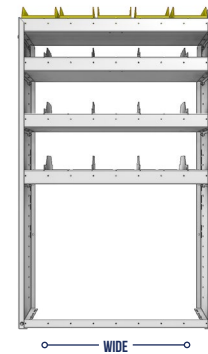

TOUGH. For added strength, our 72", 84" and 92" wide modules come with an adjustable mid support beam.

FLEXIBLE. Our shelving modules are designed to accommodate our unique backpanelling option.

SMART. Our 1.5" lower lip design gives you extra room to use a powerdrill, and is designed to bolt down on the top of the floor's strengthening ribs.

WIDE

DEEP

OPTIONS

PART NUMBER	DEEP (IN.)	WIDE (IN.)	HIGH (IN.)	NRW / STD SHELVES	HIGH DIVIDERS	NRW BINS	WEIGHT (LBS.)	OPTIONS							
								1 DOOR	BACK PANEL	NRW SHELF	STD SHELF	6 HIGH DIVIDERS	1 NRW BIN	1 NRW SHELF LINER	1 STD SHELF LINER
25-3336-3	13.5	34.5	36	1 / 2	8	8	40	DO-345	PRB-336	NBS-31	SBS-33	DV-613	SH-BIN	NBL-31	SBL-33
25-3336-4	13.5	34.5	36	1 / 3	12	8	49	DO-345	PRB-336	NBS-31	SBS-33	DV-613	SH-BIN	NBL-31	SBL-33
25-3536-3	15.5	34.5	36	1 / 2	8	8	46	DO-345	PRB-336	NBS-33	SBS-35	DV-615	MD-BIN	NBL-33	SBL-35
25-3536-4	15.5	34.5	36	1 / 3	12	8	56	DO-345	PRB-336	NBS-33	SBS-35	DV-615	MD-BIN	NBL-33	SBL-35
25-3836-3	18.5	34.5	36	1 / 2	8	4	57	DO-345	PRB-336	SBS-35	SBS-38	DV-618	LG-BIN	SBL-35	SBL-38
25-3836-4	18.5	34.5	36	1 / 3	12	4	69	DO-345	PRB-336	SBS-35	SBS-38	DV-618	LG-BIN	SBL-35	SBL-38

SHELVING UNITS

PROFILED BACK COMBO UNITS / DIVIDERS AND BINS

PART NUMBER	DEEP (IN.)	WIDE (IN.)	HIGH (IN.)	NRW / STD SHELVES	HIGH DIVIDERS	NRW BINS	WEIGHT (LBS.)	OPTIONS							
								1 DOOR	BACK PANEL	NRW SHELF	STD SHELF	6 HIGH DIVIDERS	1 NRW BIN	1 NRW SHELF LINER	1 STD SHELF LINER
25-3348-3	13.5	34.5	48	1 / 2	8	8	43	DO-345	PRB-348	NBS-31	SBS-33	DV-613	SH-BIN	NBL-31	SBL-33
25-3348-4	13.5	34.5	48	1 / 3	12	8	53	DO-345	PRB-348	NBS-31	SBS-33	DV-613	SH-BIN	NBL-31	SBL-33
25-3548-3	15.5	34.5	48	1 / 2	8	8	50	DO-345	PRB-348	NBS-33	SBS-35	DV-615	MD-BIN	NBL-33	SBL-35
25-3548-4	15.5	34.5	48	1 / 3	12	8	60	DO-345	PRB-348	NBS-33	SBS-35	DV-615	MD-BIN	NBL-33	SBL-35
25-3848-3	18.5	34.5	48	1 / 2	8	4	62	DO-345	PRB-348	SBS-35	SBS-38	DV-618	LG-BIN	SBL-35	SBL-38
25-3848-4	18.5	34.5	48	1 / 3	12	4	73	DO-345	PRB-348	SBS-35	SBS-38	DV-618	LG-BIN	SBL-35	SBL-38