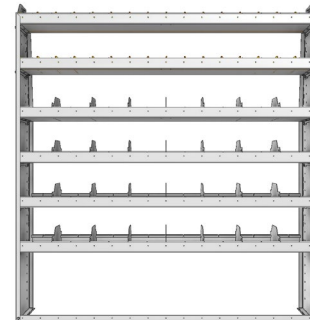

PART NUMBER	DEEP (IN.)	WIDE (IN.)	HIGH (IN.)	NRW / STD SHELVES	HIGH DIVIDERS	NRW BINS	WEIGHT (LBS.)	OPTIONS							
								1 DOOR	BACK PANEL	NRW SHELF	STD SHELF	6 HIGH DIVIDERS	1 NRW BIN	1 NRW SHELF LINER	1 STD SHELF LINER
25-6372-5	13.5	69.13	72	2 / 3	21	32	100	DO-670	PRB-672	NBS-61	SBS-63	DV-613	SH-BIN	NBL-61	SBL-63
25-6372-6	13.5	69.13	72	2 / 4	28	32	123	DO-670	PRB-672	NBS-61	SBS-63	DV-613	SH-BIN	NBL-61	SBL-63
25-6572-5	15.5	69.13	72	2 / 3	21	32	119	DO-670	PRB-672	NBS-63	SBS-65	DV-615	MD-BIN	NBL-63	SBL-65
25-6572-6	15.5	69.13	72	2 / 4	28	32	148	DO-670	PRB-672	NBS-63	SBS-65	DV-615	MD-BIN	NBL-63	SBL-65
25-6872-5	18.5	69.13	72	2 / 3	21	16	157	DO-670	PRB-672	SBS-65	SBS-68	DV-618	LG-BIN	SBL-65	SBL-68
25-6872-6	18.5	69.13	72	2 / 4	28	16	193	DO-670	PRB-672	SBS-65	SBS-68	DV-618	LG-BIN	SBL-65	SBL-68