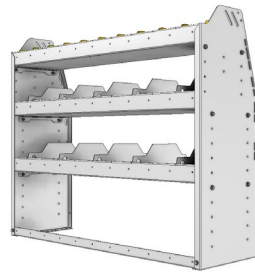

HIGH

WIDE

DEEP

PART NUMBER	DEEP (IN.)	WIDE (IN.)	HIGH (IN.)	NRW / STD SHELVES	HIGH DIVIDERS	NRW BINS	WEIGHT (LBS.)	OPTIONS							
								1 DOOR	BACK PANEL	NRW SHELF	STD SHELF	6 HIGH DIVIDERS	1 NRW BIN	1 NRW SHELF LINER	1 STD SHELF LINER
25-3372-5	13.5	34.5	72	2 / 3	12	16	65	DO-345	PRB-372	NBS-31	SBS-33	DV-613	SH-BIN	NBL-31	SBL-33
25-3372-6	13.5	34.5	72	2 / 4	16	16	77	DO-345	PRB-372	NBS-31	SBS-33	DV-613	SH-BIN	NBL-31	SBL-33
25-3572-5	15.5	34.5	72	2 / 3	12	16	76	DO-345	PRB-372	NBS-33	SBS-35	DV-615	MD-BIN	NBL-33	SBL-35
25-3572-6	15.5	34.5	72	2 / 4	16	16	91	DO-345	PRB-372	NBS-33	SBS-35	DV-615	MD-BIN	NBL-33	SBL-35
25-3872-5	18.5	34.5	72	2 / 3	12	8	97	DO-345	PRB-372	SBS-35	SBS-38	DV-618	LG-BIN	SBL-35	SBL-38
25-3872-6	18.5	34.5	72	2 / 4	16	8	116	DO-345	PRB-372	SBS-35	SBS-38	DV-618	LG-BIN	SBL-35	SBL-38

SHELVING UNITS

PROFILED BACK COMBO UNITS / DIVIDERS AND BINS

HIGH

WIDE

DEEP

OPTIONS

PART NUMBER	DEEP (IN.)	WIDE (IN.)	HIGH (IN.)	NRW / STD SHELVES	HIGH DIVIDERS	NRW BINS	WEIGHT (LBS.)	OPTIONS							
								1 DOOR	BACK PANEL	NRW SHELF	STD SHELF	6 HIGH DIVIDERS	1 NRW BIN	1 NRW SHELF LINER	1 STD SHELF LINER
25-4336-3	13.5	43	36	1 / 2	10	10	46	DO-430	PRB-436	NBS-41	SBS-43	DV-613	SH-BIN	NBL-41	SBL-43
25-4336-4	13.5	43	36	1 / 3	15	10	57	DO-430	PRB-436	NBS-41	SBS-43	DV-613	SH-BIN	NBL-41	SBL-43
25-4536-3	15.5	43	36	1 / 2	10	10	53	DO-430	PRB-436	NBS-43	SBS-45	DV-615	MD-BIN	NBL-43	SBL-45
25-4536-4	15.5	43	36	1 / 3	15	10	65	DO-430	PRB-436	NBS-43	SBS-45	DV-615	MD-BIN	NBL-43	SBL-45
25-4836-3	18.5	43	36	1 / 2	10	5	67	DO-430	PRB-436	SBS-45	SBS-48	DV-618	LG-BIN	SBL-45	SBL-48
25-4836-4	18.5	43	36	1 / 3	15	5	81	DO-430	PRB-436	SBS-45	SBS-48	DV-618	LG-BIN	SBL-45	SBL-48