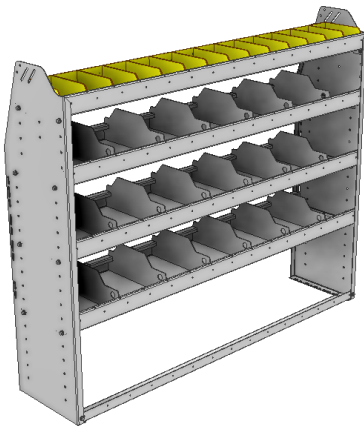

SHELVING UNITS

PROFILED BACK COMBO UNITS / DIVIDERS AND BINS

PART NUMBER	DEEP (IN.)	WIDE (IN.)	HIGH (IN.)	NRW / STD SHELVES	HIGH DIVIDERS	NRW BINS	WEIGHT (LBS.)	OPTIONS							
								1 DOOR	BACK PANEL	NRW SHELF	STD SHELF	6 HIGH DIVIDERS	1 NRW BIN	1 NRW SHELF LINER	1 STD SHELF LINER
25-4372-5	13.5	43	72	2 / 3	15	20	75	DO-430	PRB-472	NBS-41	SBS-43	DV-613	SH-BIN	NBL-41	SBL-43
25-4372-6	13.5	43	72	2 / 4	20	20	89	DO-430	PRB-472	NBS-41	SBS-43	DV-613	SH-BIN	NBL-41	SBL-43
25-4572-5	15.5	43	72	2 / 3	15	20	88	DO-430	PRB-472	NBS-43	SBS-45	DV-615	MD-BIN	NBL-43	SBL-45
25-4572-6	15.5	43	72	2 / 4	20	20	107	DO-430	PRB-472	NBS-43	SBS-45	DV-615	MD-BIN	NBL-43	SBL-45
25-4872-5	18.5	43	72	2 / 3	15	10	113	DO-430	PRB-472	SBS-45	SBS-48	DV-618	LG-BIN	SBL-45	SBL-48
25-4872-6	18.5	43	72	2 / 4	20	10	137	DO-430	PRB-472	SBS-45	SBS-48	DV-618	LG-BIN	SBL-45	SBL-48

SHELVING UNITS

PROFILED BACK COMBO UNITS / DIVIDERS AND BINS

PART NUMBER	DEEP (IN.)	WIDE (IN.)	HIGH (IN.)	NRW / STD SHELVES	HIGH DIVIDERS	NRW BINS	WEIGHT (LBS.)	OPTIONS							
								1 DOOR	BACK PANEL	NRW SHELF	STD SHELF	6 HIGH DIVIDERS	1 NRW BIN	1 NRW SHELF LINER	1 STD SHELF LINER
25-5336-3	13.5	59.94	36	1 / 2	12	14	56	DO-585	PRB-536	NBS-51	SBS-53	DV-613	SH-BIN	NBL-51	SBL-53
25-5336-4	13.5	59.94	36	1 / 3	18	14	71	DO-585	PRB-536	NBS-51	SBS-53	DV-613	SH-BIN	NBL-51	SBL-53
25-5536-3	15.5	59.94	36	1 / 2	12	14	65	DO-585	PRB-536	NBS-53	SBS-55	DV-615	MD-BIN	NBL-53	SBL-55
25-5536-4	15.5	59.94	36	1 / 3	18	14	81	DO-585	PRB-536	NBS-53	SBS-55	DV-615	MD-BIN	NBL-53	SBL-55
25-5836-3	18.5	59.94	36	1 / 2	12	7	83	DO-585	PRB-536	SBS-55	SBS-58	DV-618	LG-BIN	SBL-55	SBL-58
25-5836-4	18.5	59.94	36	1 / 3	18	7	102	DO-585	PRB-536	SBS-55	SBS-58	DV-618	LG-BIN	SBL-55	SBL-58