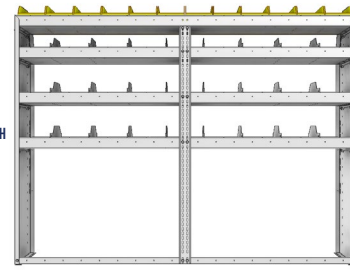

SHELVING UNITS

PROFILED BACK COMBO UNITS / DIVIDERS AND BINS

WIDE

DEEP

OPTIONS

PART NUMBER	DEEP (IN.)	WIDE (IN.)	HIGH (IN.)	NRW / STD SHELVES	HIGH DIVIDERS	NRW BINS	WEIGHT (LBS.)	2 DOOR KIT	BACK PANEL	NRW SHELF	STD SHELF	6 HIGH DIVIDERS	1 NRW BIN	1 NRW SHELF LINER	1 STD SHELF LINER
25-7358-3	13.5	77.75	58	1 / 2	16	12	83	DO-750	PRB-758	SBS-71	SBS-73	DV-613	SM-BIN	SBL-71	SBL-73
25-7358-4	13.5	77.75	58	1 / 3	24	12	103	DO-750	PRB-758	SBS-71	SBS-73	DV-613	SM-BIN	SBL-71	SBL-73
25-7558-3	15.5	77.75	58	1 / 2	16	18	97	DO-750	PRB-758	SBS-73	SBS-75	DV-615	MD-BIN	SBL-73	SBL-75
25-7558-4	15.5	77.75	58	1 / 3	24	18	118	DO-750	PRB-758	SBS-73	SBS-75	DV-615	MD-BIN	SBL-73	SBL-75
25-7858-3	18.5	77.75	58	1 / 2	16	9	105	DO-750	PRB-758	NBS-75	SBS-78	DV-618	LG-BIN	NBL-75	SBL-78
25-7858-4	18.5	77.75	58	1 / 3	24	9	129	DO-750	PRB-758	NBS-75	SBS-78	DV-618	LG-BIN	NBL-75	SBL-78