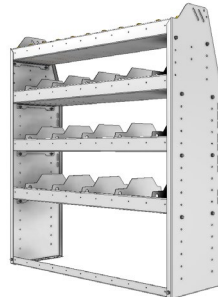

SHELVING UNITS

PROFILED BACK COMBO UNITS / DIVIDERS AND BINS

HIGH

WIDE

DEEP

OPTIONS

PART NUMBER	DEEP (IN.)	WIDE (IN.)	HIGH (IN.)	NRW / STD SHELVES	HIGH DIVIDERS	NRW BINS	WEIGHT (LBS.)	OPTIONS							
								1 DOOR	BACK PANEL	NRW SHELF	STD SHELF	6 HIGH DIVIDERS	1 NRW BIN	1 NRW SHELF LINER	1 STD SHELF LINER
25-4336-3	13.5	43	36	1 / 2	10	10	46	DO-430	PRB-436	NBS-41	SBS-43	DV-613	SH-BIN	NBL-41	SBL-43
25-4336-4	13.5	43	36	1 / 3	15	10	57	DO-430	PRB-436	NBS-41	SBS-43	DV-613	SH-BIN	NBL-41	SBL-43
25-4536-3	15.5	43	36	1 / 2	10	10	53	DO-430	PRB-436	NBS-43	SBS-45	DV-615	MD-BIN	NBL-43	SBL-45
25-4536-4	15.5	43	36	1 / 3	15	10	65	DO-430	PRB-436	NBS-43	SBS-45	DV-615	MD-BIN	NBL-43	SBL-45
25-4836-3	18.5	43	36	1 / 2	10	5	67	DO-430	PRB-436	SBS-45	SBS-48	DV-618	LG-BIN	SBL-45	SBL-48
25-4836-4	18.5	43	36	1 / 3	15	5	81	DO-430	PRB-436	SBS-45	SBS-48	DV-618	LG-BIN	SBL-45	SBL-48

HIGH

WIDE

DEEP

OPTIONS

PART NUMBER	DEEP (IN.)	WIDE (IN.)	HIGH (IN.)	NRW / STD SHELVES	HIGH DIVIDERS	NRW BINS	WEIGHT (LBS.)	OPTIONS							
								1 DOOR	BACK PANEL	NRW SHELF	STD SHELF	6 HIGH DIVIDERS	1 NRW BIN	1 NRW SHELF LINER	1 STD SHELF LINER
25-4348-3	13.5	43	48	1 / 2	10	10	49	DO-430	PRB-448	NBS-41	SBS-43	DV-613	SH-BIN	NBL-41	SBL-43
25-4348-4	13.5	43	48	1 / 3	15	10	61	DO-430	PRB-448	NBS-41	SBS-43	DV-613	SH-BIN	NBL-41	SBL-43
25-4548-3	15.5	43	48	1 / 2	10	10	57	DO-430	PRB-448	NBS-43	SBS-45	DV-615	MD-BIN	NBL-43	SBL-45
25-4548-4	15.5	43	48	1 / 3	15	10	69	DO-430	PRB-448	NBS-43	SBS-45	DV-615	MD-BIN	NBL-43	SBL-45
25-4848-3	18.5	43	48	1 / 2	10	5	71	DO-430	PRB-448	SBS-45	SBS-48	DV-618	LG-BIN	SBL-45	SBL-48
25-4848-4	18.5	43	48	1 / 3	15	5	86	DO-430	PRB-448	SBS-45	SBS-48	DV-618	LG-BIN	SBL-45	SBL-48