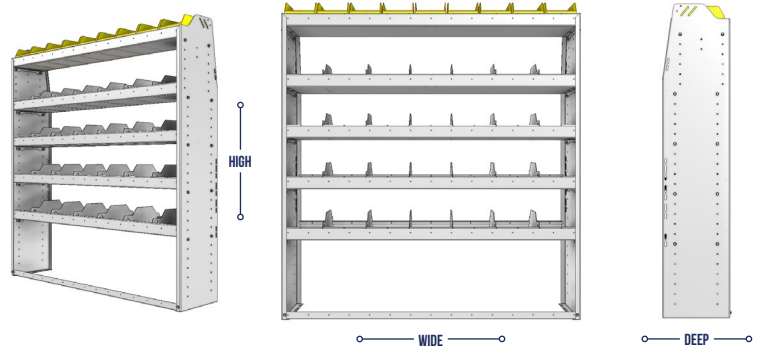

PART NUMBER	DEEP (IN.)	WIDE (IN.)	HIGH (IN.)	NRW / STD SHELVES	HIGH DIVIDERS	NRW BINS	WEIGHT (LBS.)	OPTIONS							
								1 DOOR	BACK PANEL	NRW SHELF	STD SHELF	6 HIGH DIVIDERS	1 NRW BIN	1 NRW SHELF LINER	1 STD SHELF LINER
25-5348-3	13.5	59.94	48	1 / 2	12	14	60	DO-585	PRB-548	NBS-51	SBS-53	DV-613	SH-BIN	NBL-51	SBL-53
25-5348-4	13.5	59.94	48	1 / 3	18	14	75	DO-585	PRB-548	NBS-51	SBS-53	DV-613	SH-BIN	NBL-51	SBL-53
25-5548-3	15.5	59.94	48	1 / 2	12	14	69	DO-585	PRB-548	NBS-53	SBS-55	DV-615	MD-BIN	NBL-53	SBL-55
25-5548-4	15.5	59.94	48	1 / 3	18	14	85	DO-585	PRB-548	NBS-53	SBS-55	DV-615	MD-BIN	NBL-53	SBL-55
25-5848-3	18.5	59.94	48	1 / 2	12	7	88	DO-585	PRB-548	SBS-55	SBS-58	DV-618	LG-BIN	SBL-55	SBL-58
25-5848-4	18.5	59.94	48	1 / 3	18	7	107	DO-585	PRB-548	SBS-55	SBS-58	DV-618	LG-BIN	SBL-55	SBL-58

SHELVING UNITS

PROFILED BACK COMBO UNITS / DIVIDERS AND BINS

PART NUMBER	DEEP (IN.)	WIDE (IN.)	HIGH (IN.)	NRW / STD SHELVES	HIGH DIVIDERS	NRW BINS	WEIGHT (LBS.)	OPTIONS							
								1 DOOR	BACK PANEL	NRW SHELF	STD SHELF	6 HIGH DIVIDERS	1 NRW BIN	1 NRW SHELF LINER	1 STD SHELF LINER
25-5358-3	13.5	59.94	58	1 / 2	12	9	68	DO-585	PRB-558	SBS-51	SBS-53	DV-613	SM-BIN	SBL-51	SBL-53
25-5358-4	13.5	59.94	58	1 / 3	18	9	83	DO-585	PRB-558	SBS-51	SBS-53	DV-613	SM-BIN	SBL-51	SBL-53
25-5558-3	15.5	59.94	58	1 / 2	12	14	79	DO-585	PRB-558	SBS-53	SBS-55	DV-615	MD-BIN	SBL-53	SBL-55
25-5558-4	15.5	59.94	58	1 / 3	18	14	95	DO-585	PRB-558	SBS-53	SBS-55	DV-615	MD-BIN	SBL-53	SBL-55
25-5858-3	18.5	59.94	58	1 / 2	12	7	86	DO-585	PRB-558	NBS-55	SBS-58	DV-618	LG-BIN	NBL-55	SBL-58
25-5858-4	18.5	59.94	58	1 / 3	18	7	105	DO-585	PRB-558	NBS-55	SBS-58	DV-618	LG-BIN	NBL-55	SBL-58