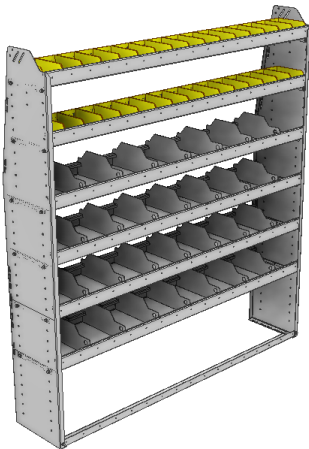

PART NUMBER	DEEP (IN.)	WIDE (IN.)	HIGH (IN.)	NRW / STD SHELVES	HIGH DIVIDERS	NRW BINS	WEIGHT (LBS.)	OPTIONS							
								1 DOOR	BACK PANEL	NRW SHELF	STD SHELF	6 HIGH DIVIDERS	1 NRW BIN	1 NRW SHELF LINER	1 STD SHELF LINER
25-6372-5	13.5	69.13	72	2 / 3	21	32	100	DO-670	PRB-672	NBS-61	SBS-63	DV-613	SH-BIN	NBL-61	SBL-63
25-6372-6	13.5	69.13	72	2 / 4	28	32	123	DO-670	PRB-672	NBS-61	SBS-63	DV-613	SH-BIN	NBL-61	SBL-63
25-6572-5	15.5	69.13	72	2 / 3	21	32	119	DO-670	PRB-672	NBS-63	SBS-65	DV-615	MD-BIN	NBL-63	SBL-65
25-6572-6	15.5	69.13	72	2 / 4	28	32	148	DO-670	PRB-672	NBS-63	SBS-65	DV-615	MD-BIN	NBL-63	SBL-65
25-6872-5	18.5	69.13	72	2 / 3	21	16	157	DO-670	PRB-672	SBS-65	SBS-68	DV-618	LG-BIN	SBL-65	SBL-68
25-6872-6	18.5	69.13	72	2 / 4	28	16	193	DO-670	PRB-672	SBS-65	SBS-68	DV-618	LG-BIN	SBL-65	SBL-68