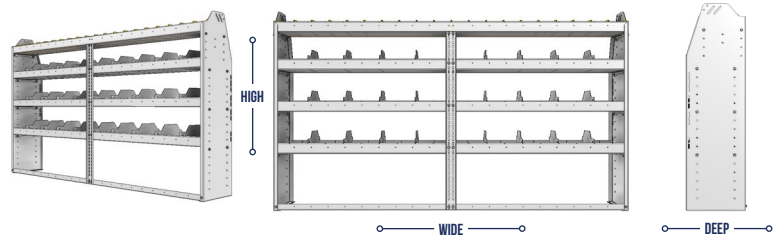

PART NUMBER	DEEP (IN.)	WIDE (IN.)	HIGH (IN.)	NRW / STD SHELVES	HIGH DIVIDERS	NRW BINS	WEIGHT (LBS.)	OPTIONS							
								2 DOOR KIT	BACK PANEL	NRW SHELF	STD SHELF	6 HIGH DIVIDERS	1 NRW BIN	1 NRW SHELF LINER	1 STD SHELF LINER
25-8348-3	13.5	86.38	48	1 / 2	18	20	80	DO-840	PRB-848	NBS-81	SBS-83	DV-613	SH-BIN	NBL-81	SBL-83
25-8348-4	13.5	86.38	48	1 / 3	27	20	101	DO-840	PRB-848	NBS-81	SBS-83	DV-613	SH-BIN	NBL-81	SBL-83
25-8548-3	15.5	86.38	48	1 / 2	18	20	92	DO-840	PRB-848	NBS-83	SBS-85	DV-615	MD-BIN	NBL-83	SBL-85
25-8548-4	15.5	86.38	48	1 / 3	27	20	116	DO-840	PRB-848	NBS-83	SBS-85	DV-615	MD-BIN	NBL-83	SBL-85
25-8848-3	18.5	86.38	48	1 / 2	18	10	118	DO-840	PRB-848	SBS-85	SBS-88	DV-618	LG-BIN	SBL-85	SBL-88
25-8848-4	18.5	86.38	48	1 / 3	27	10	145	DO-840	PRB-848	SBS-85	SBS-88	DV-618	LG-BIN	SBL-85	SBL-88