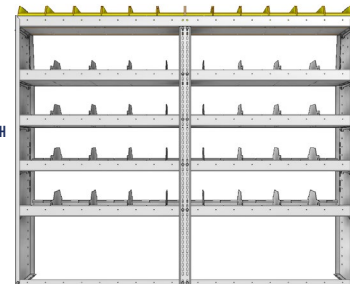

SHELVING UNITS

PROFILED BACK COMBO UNITS / DIVIDERS AND BINS

WIDE

DEEP

OPTIONS

PART NUMBER	DEEP (IN.)	WIDE (IN.)	HIGH (IN.)	NRW / STD SHELVES	HIGH DIVIDERS	NRW BINS	WEIGHT (LBS.)	2 DOOR KIT	BACK PANEL	NRW SHELF	STD SHELF	6 HIGH DIVIDERS	1 NRW BIN	1 NRW SHELF LINER	1 STD SHELF LINER
25-7358-3	13.5	77.75	58	1 / 2	16	12	83	DO-750	PRB-758	SBS-71	SBS-73	DV-613	SM-BIN	SBL-71	SBL-73
25-7358-4	13.5	77.75	58	1 / 3	24	12	103	DO-750	PRB-758	SBS-71	SBS-73	DV-613	SM-BIN	SBL-71	SBL-73
25-7558-3	15.5	77.75	58	1 / 2	16	18	97	DO-750	PRB-758	SBS-73	SBS-75	DV-615	MD-BIN	SBL-73	SBL-75
25-7558-4	15.5	77.75	58	1 / 3	24	18	118	DO-750	PRB-758	SBS-73	SBS-75	DV-615	MD-BIN	SBL-73	SBL-75
25-7858-3	18.5	77.75	58	1 / 2	16	9	105	DO-750	PRB-758	NBS-75	SBS-78	DV-618	LG-BIN	NBL-75	SBL-78
25-7858-4	18.5	77.75	58	1 / 3	24	9	129	DO-750	PRB-758	NBS-75	SBS-78	DV-618	LG-BIN	NBL-75	SBL-78