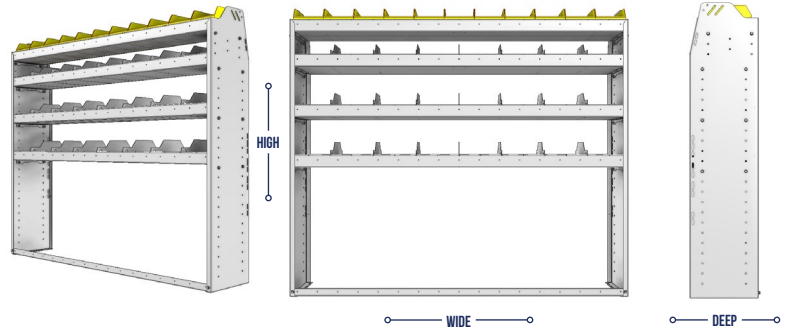

PART NUMBER	DEEP (IN.)	WIDE (IN.)	HIGH (IN.)	NRW / STD SHELVES	HIGH DIVIDERS	NRW BINS	WEIGHT (LBS.)	OPTIONS							
								1 DOOR	BACK PANEL	NRW SHELF	STD SHELF	6 HIGH DIVIDERS	1 NRW BIN	1 NRW SHELF LINER	1 STD SHELF LINER
25-6358-3	13.5	69.13	58	1 / 2	14	11	75	DO-670	PRB-658	SBS-61	SBS-63	DV-613	SM-BIN	SBL-61	SBL-63
25-6358-4	13.5	69.13	58	1 / 3	21	11	92	DO-670	PRB-658	SBS-61	SBS-63	DV-613	SM-BIN	SBL-61	SBL-63
25-6558-3	15.5	69.13	58	1 / 2	14	16	87	DO-670	PRB-658	SBS-63	SBS-65	DV-615	MD-BIN	SBL-63	SBL-65
25-6558-4	15.5	69.13	58	1 / 3	21	16	106	DO-670	PRB-658	SBS-63	SBS-65	DV-615	MD-BIN	SBL-63	SBL-65
25-6858-3	18.5	69.13	58	1 / 2	14	8	94	DO-670	PRB-658	NBS-65	SBS-68	DV-618	LG-BIN	NBL-65	SBL-68
25-6858-4	18.5	69.13	58	1 / 3	21	8	116	DO-670	PRB-658	NBS-65	SBS-68	DV-618	LG-BIN	NBL-65	SBL-68