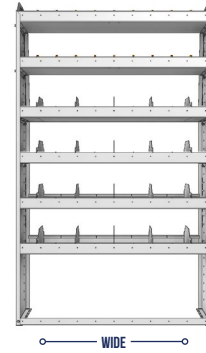

PART NUMBER	DEEP (IN.)	WIDE (IN.)	HIGH (IN.)	NRW / STD SHELVES	HIGH DIVIDERS	NRW BINS	WEIGHT (LBS.)	OPTIONS							
								1 DOOR	BACK PANEL	NRW SHELF	STD SHELF	6 HIGH DIVIDERS	1 NRW BIN	1 NRW SHELF LINER	1 STD SHELF LINER
25-4372-5	13.5	43	72	2 / 3	15	20	75	DO-430	PRB-472	NBS-41	SBS-43	DV-613	SH-BIN	NBL-41	SBL-43
25-4372-6	13.5	43	72	2 / 4	20	20	89	DO-430	PRB-472	NBS-41	SBS-43	DV-613	SH-BIN	NBL-41	SBL-43
25-4572-5	15.5	43	72	2 / 3	15	20	88	DO-430	PRB-472	NBS-43	SBS-45	DV-615	MD-BIN	NBL-43	SBL-45
25-4572-6	15.5	43	72	2 / 4	20	20	107	DO-430	PRB-472	NBS-43	SBS-45	DV-615	MD-BIN	NBL-43	SBL-45
25-4872-5	18.5	43	72	2 / 3	15	10	113	DO-430	PRB-472	SBS-45	SBS-48	DV-618	LG-BIN	SBL-45	SBL-48
25-4872-6	18.5	43	72	2 / 4	20	10	137	DO-430	PRB-472	SBS-45	SBS-48	DV-618	LG-BIN	SBL-45	SBL-48