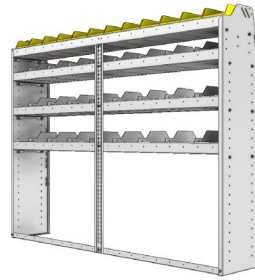

SHELVING UNITS

PROFILED BACK COMBO UNITS / DIVIDERS AND BINS

WIDE

DEEP

OPTIONS

PART NUMBER	DEEP (IN.)	WIDE (IN.)	HIGH (IN.)	NRW / STD SHELVES	HIGH DIVIDERS	NRW BINS	WEIGHT (LBS.)	2 DOOR KIT	BACK PANEL	NRW SHELF	STD SHELF	6 HIGH DIVIDERS	1 NRW BIN	1 NRW SHELF LINER	1 STD SHELF LINER
25-7358-3	13.5	77.75	58	1 / 2	16	12	83	DO-750	PRB-758	SBS-71	SBS-73	DV-613	SM-BIN	SBL-71	SBL-73
25-7358-4	13.5	77.75	58	1 / 3	24	12	103	DO-750	PRB-758	SBS-71	SBS-73	DV-613	SM-BIN	SBL-71	SBL-73
25-7558-3	15.5	77.75	58	1 / 2	16	18	97	DO-750	PRB-758	SBS-73	SBS-75	DV-615	MD-BIN	SBL-73	SBL-75
25-7558-4	15.5	77.75	58	1 / 3	24	18	118	DO-750	PRB-758	SBS-73	SBS-75	DV-615	MD-BIN	SBL-73	SBL-75
25-7858-3	18.5	77.75	58	1 / 2	16	9	105	DO-750	PRB-758	NBS-75	SBS-78	DV-618	LG-BIN	NBL-75	SBL-78
25-7858-4	18.5	77.75	58	1 / 3	24	9	129	DO-750	PRB-758	NBS-75	SBS-78	DV-618	LG-BIN	NBL-75	SBL-78