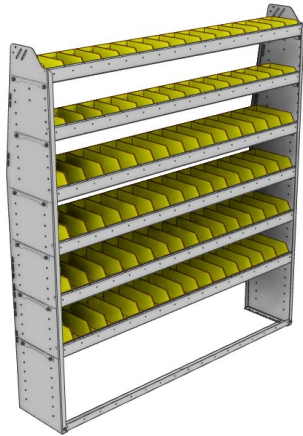

PART NUMBER	DEEP (IN.)	WIDE (IN.)	HIGH (IN.)	NRW / STD SHELVES	NRW / STD BINS	WEIGHT (LBS.)	OPTIONS							
							1 DOOR	BACK PANEL	NRW SHELF	STD SHELF	1 NRW BIN	1 STD BIN	1 NRW SHELF LINER	1 STD SHELF LINER
23-6372-5	13.5	69.13	72	2 / 3	32 / 48	122	DO-670	PRB-672	NBS-61	SBS-63	SH-BIN	MD-BIN	NBL-61	SBL-63
23-6372-6	13.5	69.13	72	2 / 4	32 / 64	141	DO-670	PRB-672	NBS-61	SBS-63	SH-BIN	MD-BIN	NBL-61	SBL-63
23-6572-5	15.5	69.13	72	2 / 3	32 / 24	150	DO-670	PRB-672	NBS-63	SBS-65	MD-BIN	LG-BIN	NBL-63	SBL-65
23-6572-6	15.5	69.13	72	2 / 4	32 / 32	175	DO-670	PRB-672	NBS-63	SBS-65	MD-BIN	LG-BIN	NBL-63	SBL-65