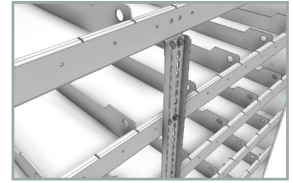

SHELVING UNITS

BIN SHELVING
PROFILED BACK

SHELVING UNITS

PROFILED BACK BIN UNITS

Our profiled back bin shelving modules are fabricated with 5052-H32 .100" thick aluminium. They are lightweight, strong and sturdy thanks to special aluminum alloys and advanced precision forging methods. Carefully designed with smart and functional features that are based upon 50 years of design, fabrication and installation experience. Our wide array of module dimensions makes it easy to satisfy your individual storage requirements.

STRONG. Our injection molded polypropylene bins are thick, strong and resistant to extreme cold.

ADJUSTABLE. Our Side Panels are designed so you can adjust your shelves in 2" increments.

Shown with optional equipment available in the accessories section.

TOUGH. For added strength, our 72", 84" and 92" wide modules come with an adjustable mid support beam.

FLEXIBLE. Our shelving modules are designed to accommodate our unique backpanelling option.

SMART. Our 1.5" lower lip design gives you extra room to use a powerdrill, and is designed to bolt down on the top of the floor's strengthening ribs.