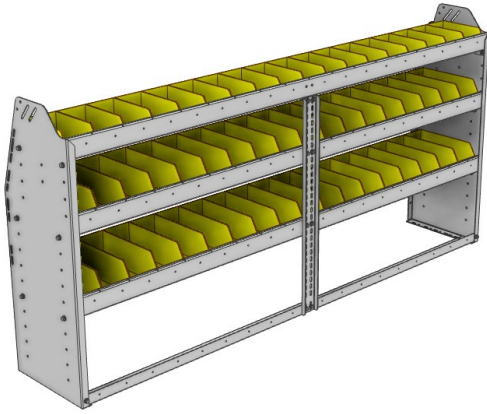

PROFILED BACK BIN UNITS

PART NUMBER	DEEP (IN.)	WIDE (IN.)	HIGH (IN.)	NRW / STD SHELVES	NRW / STD BINS	WEIGHT (LBS.)	OPTIONS							
							2 DOOR KIT	BACK PANEL	NRW SHELF	STD SHELF	1 NRW BIN	1 STD BIN	1 NRW SHELF LINER	1 STD SHELF LINER
23-7336-3	13.5	77.75	36	1 / 2	18 / 36	85	DO-750	PRB-736	NBS-71	SBS-73	SH-BIN	MD-BIN	NBL-71	SBL-73
23-7336-4	13.5	77.75	36	1 / 3	18 / 54	112	DO-750	PRB-736	NBS-71	SBS-73	SH-BIN	MD-BIN	NBL-71	SBL-73
23-7536-3	15.5	77.75	36	1 / 2	18 / 18	104	DO-750	PRB-736	NBS-73	SBS-75	MD-BIN	LG-BIN	NBL-73	SBL-75
23-7536-4	15.5	77.75	36	1 / 3	18 / 27	136	DO-750	PRB-736	NBS-73	SBS-75	MD-BIN	LG-BIN	NBL-73	SBL-75