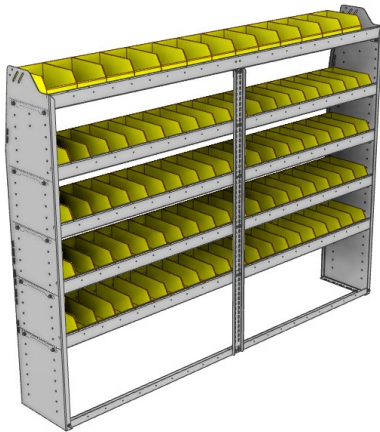

PART NUMBER	DEEP (IN.)	WIDE (IN.)	HIGH (IN.)	NRW / STD SHELVES	NRW / STD BINS	WEIGHT (LBS.)	OPTIONS							
							2 DOOR KIT	BACK PANEL	NRW SHELF	STD SHELF	1 NRW BIN	1 STD BIN	1 NRW SHELF LINER	1 STD SHELF LINER
23-8363-4	13.5	86.38	63	1 / 3	14 / 60	140	DO-840	PRB-863	SBS-81	SBS-83	SM-BIN	MD-BIN	SBL-81	SBL-83
23-8363-5	13.5	86.38	63	1 / 4	14 / 80	164	DO-840	PRB-863	SBS-81	SBS-83	SM-BIN	MD-BIN	SBL-81	SBL-83
23-8563-4	15.5	86.38	63	1 / 3	20 / 30	169	DO-840	PRB-863	SBS-83	SBS-85	MD-BIN	LG-BIN	SBL-83	SBL-85
23-8563-5	15.5	86.38	63	1 / 4	20 / 40	201	DO-840	PRB-863	SBS-83	SBS-85	MD-BIN	LG-BIN	SBL-83	SBL-85