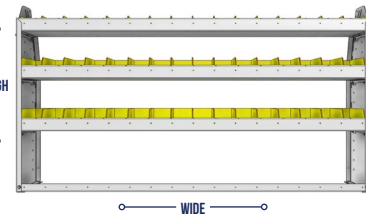

PART NUMBER	DEEP (IN.)	WIDE (IN.)	HIGH (IN.)	NRW / STD SHELVES	NRW / STD BINS	WEIGHT (LBS.)	OPTIONS							
							1 DOOR	BACK PANEL	NRW SHELF	STD SHELF	1 NRW BIN	1 STD BIN	1 NRW SHELF LINER	1 STD SHELF LINER
23-6336-3	13.5	69.13	36	1 / 2	16 / 32	76	DO-670	PRB-636	NBS-61	SBS-63	SH-BIN	MD-BIN	NBL-61	SBL-63
23-6336-4	13.5	69.13	36	1 / 3	16 / 48	101	DO-670	PRB-636	NBS-61	SBS-63	SH-BIN	MD-BIN	NBL-61	SBL-63
23-6536-3	15.5	69.13	36	1 / 2	16 / 16	93	DO-670	PRB-636	NBS-63	SBS-65	MD-BIN	LG-BIN	NBL-63	SBL-65
23-6536-4	15.5	69.13	36	1 / 3	16 / 24	122	DO-670	PRB-636	NBS-63	SBS-65	MD-BIN	LG-BIN	NBL-63	SBL-65