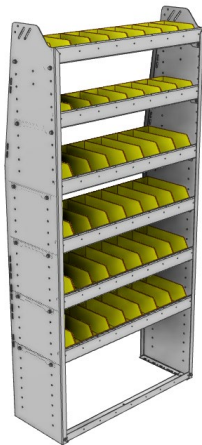

PART NUMBER	DEEP (IN.)	WIDE (IN.)	HIGH (IN.)	NRW / STD SHELVES	NRW / STD BINS	WEIGHT (LBS.)	OPTIONS							
							1 DOOR	BACK PANEL	NRW SHELF	STD SHELF	1 NRW BIN	1 STD BIN	1 NRW SHELF LINER	1 STD SHELF LINER
23-3372-5	13.5	34.5	72	2 / 3	16 / 24	75	DO-345	PRB-372	NBS-31	SBS-33	SH-BIN	MD-BIN	NBL-31	SBL-33
23-3372-6	13.5	34.5	72	2 / 4	16 / 32	85	DO-345	PRB-372	NBS-31	SBS-33	SH-BIN	MD-BIN	NBL-31	SBL-33
23-3572-5	15.5	34.5	72	2 / 3	16 / 12	91	DO-345	PRB-372	NBS-33	SBS-35	MD-BIN	LG-BIN	NBL-33	SBL-35
23-3572-6	15.5	34.5	72	2 / 4	16 / 16	104	DO-345	PRB-372	NBS-33	SBS-35	MD-BIN	LG-BIN	NBL-33	SBL-35