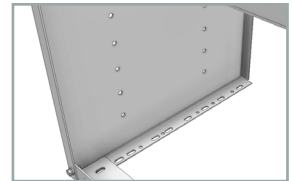

SHELVING UNITS

BIN SHELVING
PROFILED BACK

SHELVING UNITS

PROFILED BACK BIN UNITS

Our profiled back bin shelving modules are fabricated with 5052-H32 .100" thick aluminium. They are lightweight, strong and sturdy thanks to special aluminum alloys and advanced precision forging methods. Carefully designed with smart and functional features that are based upon 50 years of design, fabrication and installation experience. Our wide array of module dimensions makes it easy to satisfy your individual storage requirements.

STRONG. Our injection molded polypropylene bins are thick, strong and resistant to extreme cold.

ADJUSTABLE. Our Side Panels are designed so you can adjust your shelves in 2" increments.

Shown with optional equipment available in the accessories section.

TOUGH. For added strength, our 72", 84" and 92" wide modules come with an adjustable mid support beam.

FLEXIBLE. Our shelving modules are designed to accommodate our unique backpanelling option.

SMART. Our 1.5" lower lip design gives you extra room to use a powerdrill, and is designed to bolt down on the top of the floor's strengthening ribs.