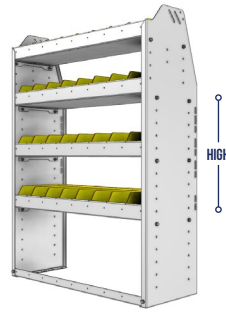

STRONG. Our injection molded polypropylene bins are thick, strong and resistant to extreme cold.

ADJUSTABLE. Our Side Panels are designed so you can adjust your shelves in 2" increments.

Shown with optional equipment available in the accessories section.

TOUGH. For added strength, our 72", 84" and 92" wide modules come with an adjustable mid support beam.

FLEXIBLE. Our shelving modules are designed to accommodate our unique backpanelling option.

SMART. Our 1.5" lower lip design gives you extra room to use a powerdrill, and is designed to bolt down on the top of the floor's strengthening ribs.

HIGH

WIDE

DEEP

OPTIONS

PART NUMBER	DEEP (IN.)	WIDE (IN.)	HIGH (IN.)	NRW / STD SHELVES	NRW / STD BINS	WEIGHT (LBS.)	OPTIONS							
							1 DOOR	BACK PANEL	NRW SHELF	STD SHELF	1 NRW BIN	1 STD BIN	1 NRW SHELF LINER	1 STD SHELF LINER
23-3336-3	13.5	34.5	36	1 / 2	8 / 16	47	DO-345	PRB-336	NBS-31	SBS-33	SH-BIN	MD-BIN	NBL-31	SBL-33
23-3336-4	13.5	34.5	36	1 / 3	8 / 24	59	DO-345	PRB-336	NBS-31	SBS-33	SH-BIN	MD-BIN	NBL-31	SBL-33
23-3536-3	15.5	34.5	36	1 / 2	8 / 8	56	DO-345	PRB-336	NBS-33	SBS-35	MD-BIN	LG-BIN	NBL-33	SBL-35
23-3536-4	15.5	34.5	36	1 / 3	8 / 12	70	DO-345	PRB-336	NBS-33	SBS-35	MD-BIN	LG-BIN	NBL-33	SBL-35

SHELVING UNITS

PROFILED BACK BIN UNITS

PART NUMBER	DEEP (IN.)	WIDE (IN.)	HIGH (IN.)	NRW / STD SHELVES	NRW / STD BINS	WEIGHT (LBS.)	OPTIONS							
							1 DOOR	BACK PANEL	NRW SHELF	STD SHELF	1 NRW BIN	1 STD BIN	1 NRW SHELF LINER	1 STD SHELF LINER
23-3348-3	13.5	34.5	48	1 / 2	8 / 16	50	DO-345	PRB-348	NBS-31	SBS-33	SH-BIN	MD-BIN	NBL-31	SBL-33
23-3348-4	13.5	34.5	48	1 / 3	8 / 24	62	DO-345	PRB-348	NBS-31	SBS-33	SH-BIN	MD-BIN	NBL-31	SBL-33
23-3548-3	15.5	34.5	48	1 / 2	8 / 8	60	DO-345	PRB-348	NBS-33	SBS-35	MD-BIN	LG-BIN	NBL-33	SBL-35
23-3548-4	15.5	34.5	48	1 / 3	8 / 12	74	DO-345	PRB-348	NBS-33	SBS-35	MD-BIN	LG-BIN	NBL-33	SBL-35