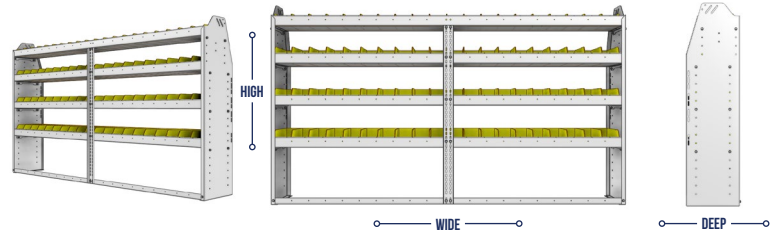

PART NUMBER	DEEP (IN.)	WIDE (IN.)	HIGH (IN.)	NRW / STD SHELVES	NRW / STD BINS	WEIGHT (LBS.)	OPTIONS							
							2 DOOR KIT	BACK PANEL	NRW SHELF	STD SHELF	1 NRW BIN	1 STD BIN	1 NRW SHELF LINER	1 STD SHELF LINER
23-8348-3	13.5	86.38	48	1 / 2	20 / 40	97	DO-840	PRB-848	NBS-81	SBS-83	SH-BIN	MD-BIN	NBL-81	SBL-83
23-8348-4	13.5	86.38	48	1 / 3	20 / 60	127	DO-840	PRB-848	NBS-81	SBS-83	SH-BIN	MD-BIN	NBL-81	SBL-83
23-8548-3	15.5	86.38	48	1 / 2	20 / 20	118	DO-840	PRB-848	NBS-83	SBS-85	MD-BIN	LG-BIN	NBL-83	SBL-85
23-8548-4	15.5	86.38	48	1 / 3	20 / 30	154	DO-840	PRB-848	NBS-83	SBS-85	MD-BIN	LG-BIN	NBL-83	SBL-85