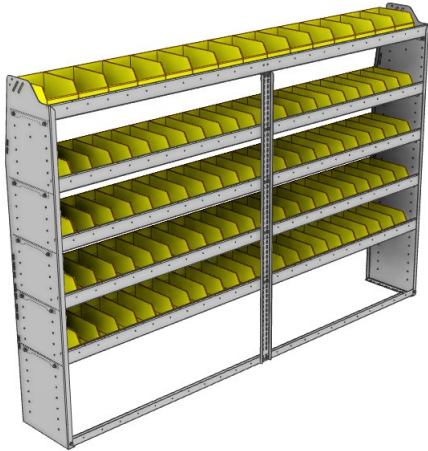

SHELVING UNITS

PROFILED BACK BIN UNITS

PART NUMBER	DEEP (IN.)	WIDE (IN.)	HIGH (IN.)	NRW / STD SHELVES	NRW / STD BINS	WEIGHT (LBS.)	OPTIONS							
							2 DOOR KIT	BACK PANEL	NRW SHELF	STD SHELF	1 NRW BIN	1 STD BIN	1 NRW SHELF LINER	1 STD SHELF LINER
23-9363-4	13.5	95	63	1 / 3	15 / 66	153	DO-940	PRB-963	SBS-91	SBS-93	SM-BIN	MD-BIN	SBL-91	SBL-93
23-9363-5	13.5	95	63	1 / 4	15 / 88	179	DO-940	PRB-963	SBS-91	SBS-93	SM-BIN	MD-BIN	SBL-91	SBL-93
23-9563-4	15.5	95	63	1 / 3	22 / 33	185	DO-940	PRB-963	SBS-93	SBS-95	MD-BIN	LG-BIN	SBL-93	SBL-95
23-9563-5	15.5	95	63	1 / 4	22 / 44	220	DO-940	PRB-963	SBS-93	SBS-95	MD-BIN	LG-BIN	SBL-93	SBL-95