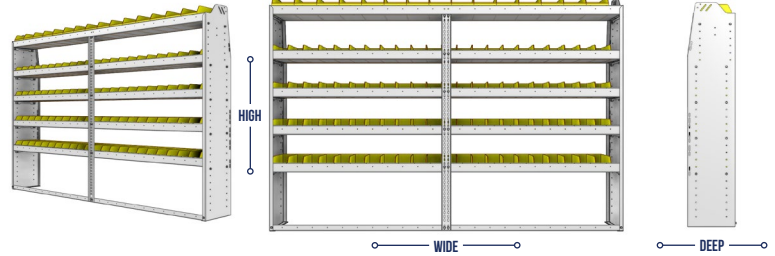

SHELVING UNITS

PROFILED BACK BIN UNITS

PART NUMBER	DEEP (IN.)	WIDE (IN.)	HIGH (IN.)	NRW / STD SHELVES	NRW / STD BINS	WEIGHT (LBS.)	OPTIONS							
							2 DOOR KIT	BACK PANEL	NRW SHELF	STD SHELF	1 NRW BIN	1 STD BIN	1 NRW SHELF LINER	1 STD SHELF LINER
23-9363-4	13.5	95	63	1 / 3	15 / 66	153	DO-940	PRB-963	SBS-91	SBS-93	SM-BIN	MD-BIN	SBL-91	SBL-93
23-9363-5	13.5	95	63	1 / 4	15 / 88	179	DO-940	PRB-963	SBS-91	SBS-93	SM-BIN	MD-BIN	SBL-91	SBL-93
23-9563-4	15.5	95	63	1 / 3	22 / 33	185	DO-940	PRB-963	SBS-93	SBS-95	MD-BIN	LG-BIN	SBL-93	SBL-95
23-9563-5	15.5	95	63	1 / 4	22 / 44	220	DO-940	PRB-963	SBS-93	SBS-95	MD-BIN	LG-BIN	SBL-93	SBL-95