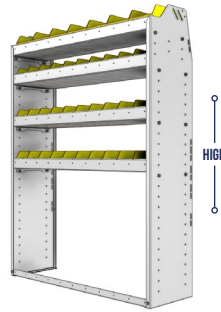

SHELVING UNITS

PROFILED BACK BIN UNITS

PART NUMBER	DEEP (IN.)	WIDE (IN.)	HIGH (IN.)	NRW / STD SHELVES	NRW / STD BINS	WEIGHT (LBS.)	OPTIONS							
							1 DOOR	BACK PANEL	NRW SHELF	STD SHELF	1 NRW BIN	1 STD BIN	1 NRW SHELF LINER	1 STD SHELF LINER
23-4358-3	13.5	43	58	1 / 2	7 / 20	65	DO-430	PRB-458	SBS-41	SBS-43	SM-BIN	MD-BIN	SBL-41	SBL-43
23-4358-4	13.5	43	58	1 / 3	7 / 30	80	DO-430	PRB-458	SBS-41	SBS-43	SM-BIN	MD-BIN	SBL-41	SBL-43
23-4558-3	15.5	43	58	1 / 2	10 / 10	77	DO-430	PRB-458	SBS-43	SBS-45	MD-BIN	LG-BIN	SBL-43	SBL-45
23-4558-4	15.5	43	58	1 / 3	10 / 15	96	DO-430	PRB-458	SBS-43	SBS-45	MD-BIN	LG-BIN	SBL-43	SBL-45