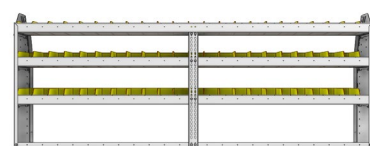

PART NUMBER	DEEP (IN.)	WIDE (IN.)	HIGH (IN.)	NRW / STD SHELVES	NRW / STD BINS	WEIGHT (LBS.)	OPTIONS							
							2 DOOR KIT	BACK PANEL	NRW SHELF	STD SHELF	1 NRW BIN	1 STD BIN	1 NRW SHELF LINER	1 STD SHELF LINER
23-9336-3	13.5	95	36	1 / 2	22 / 44	102	DO-940	PRB-936	NBS-91	SBS-93	SH-BIN	MD-BIN	NBL-91	SBL-93
23-9336-4	13.5	95	36	1 / 3	22 / 66	135	DO-940	PRB-936	NBS-91	SBS-93	SH-BIN	MD-BIN	NBL-91	SBL-93
23-9536-3	15.5	95	36	1 / 2	22 / 22	124	DO-940	PRB-936	NBS-93	SBS-95	MD-BIN	LG-BIN	NBL-93	SBL-95
23-9536-4	15.5	95	36	1 / 3	22 / 33	164	DO-940	PRB-936	NBS-93	SBS-95	MD-BIN	LG-BIN	NBL-93	SBL-95