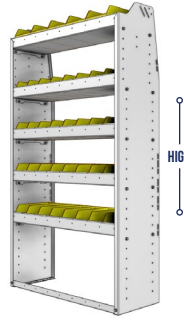

SHELVING UNITS

PROFILED BACK BIN UNITS

PART NUMBER	DEEP (IN.)	WIDE (IN.)	HIGH (IN.)	NRW / STD SHELVES	NRW / STD BINS	WEIGHT (LBS.)	OPTIONS							
							1 DOOR	BACK PANEL	NRW SHELF	STD SHELF	1 NRW BIN	1 STD BIN	1 NRW SHELF LINER	1 STD SHELF LINER
23-3363-4	13.5	34.5	63	1 / 3	5 / 24	70	DO-345	PRB-363	SBS-31	SBS-33	SM-BIN	MD-BIN	SBL-31	SBL-33
23-3363-5	13.5	34.5	63	1 / 4	5 / 32	79	DO-345	PRB-363	SBS-31	SBS-33	SM-BIN	MD-BIN	SBL-31	SBL-33
23-3563-4	15.5	34.5	63	1 / 3	8 / 12	83	DO-345	PRB-363	SBS-33	SBS-35	MD-BIN	LG-BIN	SBL-33	SBL-35
23-3563-5	15.5	34.5	63	1 / 4	8 / 16	96	DO-345	PRB-363	SBS-33	SBS-35	MD-BIN	LG-BIN	SBL-33	SBL-35