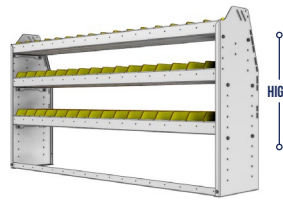

PART NUMBER	DEEP (IN.)	WIDE (IN.)	HIGH (IN.)	NRW / STD SHELVES	NRW / STD BINS	WEIGHT (LBS.)	OPTIONS							
							1 DOOR	BACK PANEL	NRW SHELF	STD SHELF	1 NRW BIN	1 STD BIN	1 NRW SHELF LINER	1 STD SHELF LINER
23-6336-3	13.5	69.13	36	1 / 2	16 / 32	76	DO-670	PRB-636	NBS-61	SBS-63	SH-BIN	MD-BIN	NBL-61	SBL-63
23-6336-4	13.5	69.13	36	1 / 3	16 / 48	101	DO-670	PRB-636	NBS-61	SBS-63	SH-BIN	MD-BIN	NBL-61	SBL-63
23-6536-3	15.5	69.13	36	1 / 2	16 / 16	93	DO-670	PRB-636	NBS-63	SBS-65	MD-BIN	LG-BIN	NBL-63	SBL-65
23-6536-4	15.5	69.13	36	1 / 3	16 / 24	122	DO-670	PRB-636	NBS-63	SBS-65	MD-BIN	LG-BIN	NBL-63	SBL-65