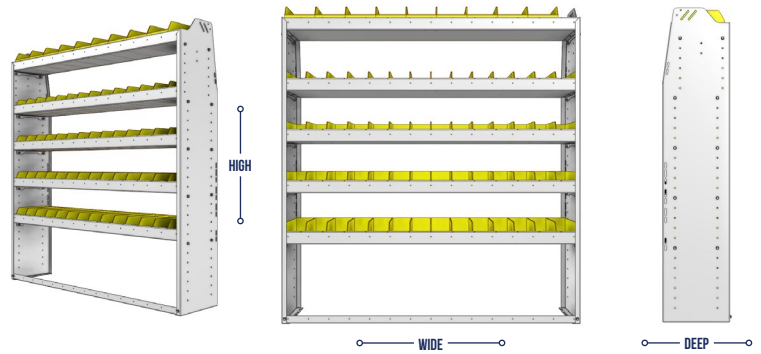

SHELVING UNITS

PROFILED BACK BIN UNITS

PART NUMBER	DEEP (IN.)	WIDE (IN.)	HIGH (IN.)	NRW / STD SHELVES	NRW / STD BINS	WEIGHT (LBS.)	OPTIONS							
							1 DOOR	BACK PANEL	NRW SHELF	STD SHELF	1 NRW BIN	1 STD BIN	1 NRW SHELF LINER	1 STD SHELF LINER
23-5336-3	13.5	59.94	36	1 / 2	14 / 28	69	DO-585	PRB-536	NBS-51	SBS-53	SH-BIN	MD-BIN	NBL-51	SBL-53
23-5336-4	13.5	59.94	36	1 / 3	14 / 42	90	DO-585	PRB-536	NBS-51	SBS-53	SH-BIN	MD-BIN	NBL-51	SBL-53
23-5536-3	15.5	59.94	36	1 / 2	14 / 14	84	DO-585	PRB-536	NBS-53	SBS-55	MD-BIN	LG-BIN	NBL-53	SBL-55
23-5536-4	15.5	59.94	36	1 / 3	14 / 21	109	DO-585	PRB-536	NBS-53	SBS-55	MD-BIN	LG-BIN	NBL-53	SBL-55

PART NUMBER	DEEP (IN.)	WIDE (IN.)	HIGH (IN.)	NRW / STD SHELVES	NRW / STD BINS	WEIGHT (LBS.)	OPTIONS							
							1 DOOR	BACK PANEL	NRW SHELF	STD SHELF	1 NRW BIN	1 STD BIN	1 NRW SHELF LINER	1 STD SHELF LINER
23-5348-3	13.5	59.94	48	1 / 2	14 / 28	72	DO-585	PRB-548	NBS-51	SBS-53	SH-BIN	MD-BIN	NBL-51	SBL-53
23-5348-4	13.5	59.94	48	1 / 3	14 / 42	93	DO-585	PRB-548	NBS-51	SBS-53	SH-BIN	MD-BIN	NBL-51	SBL-53
23-5548-3	15.5	59.94	48	1 / 2	14 / 14	87	DO-585	PRB-548	NBS-53	SBS-55	MD-BIN	LG-BIN	NBL-53	SBL-55
23-5548-4	15.5	59.94	48	1 / 3	14 / 21	113	DO-585	PRB-548	NBS-53	SBS-55	MD-BIN	LG-BIN	NBL-53	SBL-55

SHELVING UNITS

PROFILED BACK BIN UNITS

PART NUMBER	DEEP (IN.)	WIDE (IN.)	HIGH (IN.)	NRW / STD SHELVES	NRW / STD BINS	WEIGHT (LBS.)	OPTIONS							
							1 DOOR	BACK PANEL	NRW SHELF	STD SHELF	1 NRW BIN	1 STD BIN	1 NRW SHELF LINER	1 STD SHELF LINER
23-5358-3	13.5	59.94	58	1 / 2	9 / 28	80	DO-585	PRB-558	SBS-51	SBS-53	SM-BIN	MD-BIN	SBL-51	SBL-53
23-5358-4	13.5	59.94	58	1 / 3	9 / 42	102	DO-585	PRB-558	SBS-51	SBS-53	SM-BIN	MD-BIN	SBL-51	SBL-53
23-5558-3	15.5	59.94	58	1 / 2	14 / 14	98	DO-585	PRB-558	SBS-53	SBS-55	MD-BIN	LG-BIN	SBL-53	SBL-55
23-5558-4	15.5	59.94	58	1 / 3	14 / 21	123	DO-585	PRB-558	SBS-53	SBS-55	MD-BIN	LG-BIN	SBL-53	SBL-55