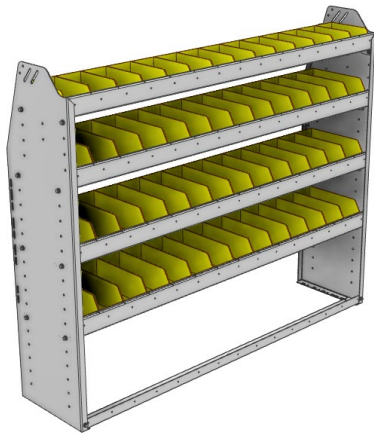

PART NUMBER	DEEP (IN.)	WIDE (IN.)	HIGH (IN.)	NRW / STD SHELVES	NRW / STD BINS	WEIGHT (LBS.)	OPTIONS							
							1 DOOR	BACK PANEL	NRW SHELF	STD SHELF	1 NRW BIN	1 STD BIN	1 NRW SHELF LINER	1 STD SHELF LINER
23-4363-4	13.5	43	63	1 / 3	7 / 30	82	DO-430	PRB-463	SBS-41	SBS-43	SM-BIN	MD-BIN	SBL-41	SBL-43
23-4363-5	13.5	43	63	1 / 4	7 / 40	94	DO-430	PRB-463	SBS-41	SBS-43	SM-BIN	MD-BIN	SBL-41	SBL-43
23-4563-4	15.5	43	63	1 / 3	10 / 15	97	DO-430	PRB-463	SBS-43	SBS-45	MD-BIN	LG-BIN	SBL-43	SBL-45
23-4563-5	15.5	43	63	1 / 4	10 / 20	114	DO-430	PRB-463	SBS-43	SBS-45	MD-BIN	LG-BIN	SBL-43	SBL-45

SHELVING UNITS

PROFILED BACK BIN UNITS

PART NUMBER	DEEP (IN.)	WIDE (IN.)	HIGH (IN.)	NRW / STD SHELVES	NRW / STD BINS	WEIGHT (LBS.)	OPTIONS							
							1 DOOR	BACK PANEL	NRW SHELF	STD SHELF	1 NRW BIN	1 STD BIN	1 NRW SHELF LINER	1 STD SHELF LINER
23-4372-5	13.5	43	72	2 / 3	20 / 30	87	DO-430	PRB-472	NBS-41	SBS-43	SH-BIN	MD-BIN	NBL-41	SBL-43
23-4372-6	13.5	43	72	2 / 4	20 / 40	99	DO-430	PRB-472	NBS-41	SBS-43	SH-BIN	MD-BIN	NBL-41	SBL-43
23-4572-5	15.5	43	72	2 / 3	20 / 15	106	DO-430	PRB-472	NBS-43	SBS-45	MD-BIN	LG-BIN	NBL-43	SBL-45
23-4572-6	15.5	43	72	2 / 4	20 / 20	122	DO-430	PRB-472	NBS-43	SBS-45	MD-BIN	LG-BIN	NBL-43	SBL-45

SHELVING UNITS

PROFILED BACK BIN UNITS

PART NUMBER	DEEP (IN.)	WIDE (IN.)	HIGH (IN.)	NRW / STD SHELVES	NRW / STD BINS	WEIGHT (LBS.)	OPTIONS							
							1 DOOR	BACK PANEL	NRW SHELF	STD SHELF	1 NRW BIN	1 STD BIN	1 NRW SHELF LINER	1 STD SHELF LINER
23-5336-3	13.5	59.94	36	1 / 2	14 / 28	69	DO-585	PRB-536	NBS-51	SBS-53	SH-BIN	MD-BIN	NBL-51	SBL-53
23-5336-4	13.5	59.94	36	1 / 3	14 / 42	90	DO-585	PRB-536	NBS-51	SBS-53	SH-BIN	MD-BIN	NBL-51	SBL-53
23-5536-3	15.5	59.94	36	1 / 2	14 / 14	84	DO-585	PRB-536	NBS-53	SBS-55	MD-BIN	LG-BIN	NBL-53	SBL-55
23-5536-4	15.5	59.94	36	1 / 3	14 / 21	109	DO-585	PRB-536	NBS-53	SBS-55	MD-BIN	LG-BIN	NBL-53	SBL-55