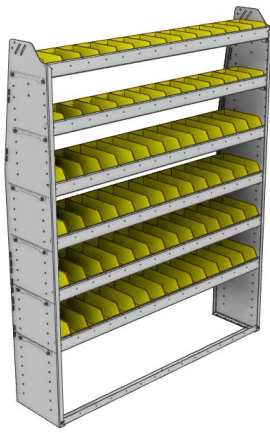

SHELVING UNITS

PROFILED BACK BIN UNITS

PART NUMBER	DEEP (IN.)	WIDE (IN.)	HIGH (IN.)	NRW / STD SHELVES	NRW / STD BINS	WEIGHT (LBS.)	OPTIONS							
							1 DOOR	BACK PANEL	NRW SHELF	STD SHELF	1 NRW BIN	1 STD BIN	1 NRW SHELF LINER	1 STD SHELF LINER
23-5372-5	13.5	59.94	72	2 / 3	28 / 42	110	DO-585	PRB-572	NBS-51	SBS-53	SH-BIN	MD-BIN	NBL-51	SBL-53
23-5372-6	13.5	59.94	72	2 / 4	28 / 56	126	DO-585	PRB-572	NBS-51	SBS-53	SH-BIN	MD-BIN	NBL-51	SBL-53
23-5572-5	15.5	59.94	72	2 / 3	28 / 21	135	DO-585	PRB-572	NBS-53	SBS-55	MD-BIN	LG-BIN	NBL-53	SBL-55
23-5572-6	15.5	59.94	72	2 / 4	28 / 28	157	DO-585	PRB-572	NBS-53	SBS-55	MD-BIN	LG-BIN	NBL-53	SBL-55