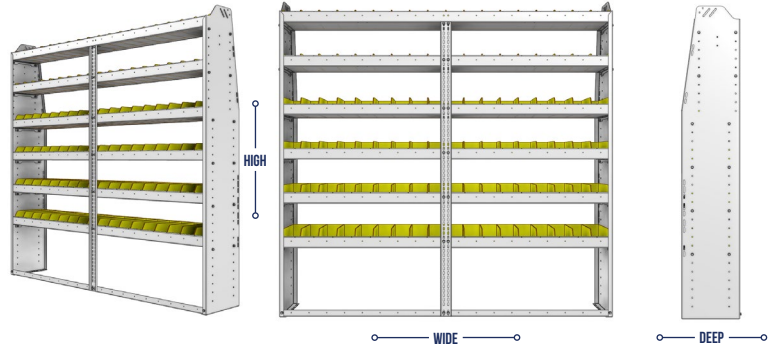

PART NUMBER	DEEP (IN.)	WIDE (IN.)	HIGH (IN.)	NRW / STD SHELVES	NRW / STD BINS	WEIGHT (LBS.)	OPTIONS							
							2 DOOR KIT	BACK PANEL	NRW SHELF	STD SHELF	1 NRW BIN	1 STD BIN	1 NRW SHELF LINER	1 STD SHELF LINER
23-7372-5	13.5	77.75	72	2 / 3	36 / 54	136	DO-750	PRB-772	NBS-71	SBS-73	SH-BIN	MD-BIN	NBL-71	SBL-73
23-7372-6	13.5	77.75	72	2 / 4	36 / 72	157	DO-750	PRB-772	NBS-71	SBS-73	SH-BIN	MD-BIN	NBL-71	SBL-73
23-7572-5	15.5	77.75	72	2 / 3	36 / 27	168	DO-750	PRB-772	NBS-73	SBS-75	MD-BIN	LG-BIN	NBL-73	SBL-75
23-7572-6	15.5	77.75	72	2 / 4	36 / 36	196	DO-750	PRB-772	NBS-73	SBS-75	MD-BIN	LG-BIN	NBL-73	SBL-75