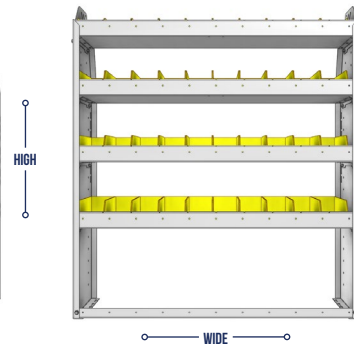

PART NUMBER	DEEP (IN.)	WIDE (IN.)	HIGH (IN.)	NRW / STD SHELVES	NRW / STD BINS	WEIGHT (LBS.)	OPTIONS							
							1 DOOR	BACK PANEL	NRW SHELF	STD SHELF	1 NRW BIN	1 STD BIN	1 NRW SHELF LINER	1 STD SHELF LINER
23-3372-5	13.5	34.5	72	2 / 3	16 / 24	75	DO-345	PRB-372	NBS-31	SBS-33	SH-BIN	MD-BIN	NBL-31	SBL-33
23-3372-6	13.5	34.5	72	2 / 4	16 / 32	85	DO-345	PRB-372	NBS-31	SBS-33	SH-BIN	MD-BIN	NBL-31	SBL-33
23-3572-5	15.5	34.5	72	2 / 3	16 / 12	91	DO-345	PRB-372	NBS-33	SBS-35	MD-BIN	LG-BIN	NBL-33	SBL-35
23-3572-6	15.5	34.5	72	2 / 4	16 / 16	104	DO-345	PRB-372	NBS-33	SBS-35	MD-BIN	LG-BIN	NBL-33	SBL-35

SHELVING UNITS

PROFILED BACK BIN UNITS

WIDE

DEEP

PART NUMBER	DEEP (IN.)	WIDE (IN.)	HIGH (IN.)	NRW / STD SHELVES	NRW / STD BINS	WEIGHT (LBS.)	OPTIONS							
							1 DOOR	BACK PANEL	NRW SHELF	STD SHELF	1 NRW BIN	1 STD BIN	1 NRW SHELF LINER	1 STD SHELF LINER
23-4336-3	13.5	43	36	1 / 2	10 / 20	54	DO-430	PRB-436	NBS-41	SBS-43	SH-BIN	MD-BIN	NBL-41	SBL-43
23-4336-4	13.5	43	36	1 / 3	10 / 30	70	DO-430	PRB-436	NBS-41	SBS-43	SH-BIN	MD-BIN	NBL-41	SBL-43
23-4536-3	15.5	43	36	1 / 2	10 / 10	65	DO-430	PRB-436	NBS-43	SBS-45	MD-BIN	LG-BIN	NBL-43	SBL-45
23-4536-4	15.5	43	36	1 / 3	10 / 15	84	DO-430	PRB-436	NBS-43	SBS-45	MD-BIN	LG-BIN	NBL-43	SBL-45

WIDE

DEEP

PART NUMBER	DEEP (IN.)	WIDE (IN.)	HIGH (IN.)	NRW / STD SHELVES	NRW / STD BINS	WEIGHT (LBS.)	OPTIONS							
							1 DOOR	BACK PANEL	NRW SHELF	STD SHELF	1 NRW BIN	1 STD BIN	1 NRW SHELF LINER	1 STD SHELF LINER
23-4348-3	13.5	43	48	1 / 2	10 / 20	58	DO-430	PRB-448	NBS-41	SBS-43	SH-BIN	MD-BIN	NBL-41	SBL-43
23-4348-4	13.5	43	48	1 / 3	10 / 30	73	DO-430	PRB-448	NBS-41	SBS-43	SH-BIN	MD-BIN	NBL-41	SBL-43
23-4548-3	15.5	43	48	1 / 2	10 / 10	69	DO-430	PRB-448	NBS-43	SBS-45	MD-BIN	LG-BIN	NBL-43	SBL-45
23-4548-4	15.5	43	48	1 / 3	10 / 15	87	DO-430	PRB-448	NBS-43	SBS-45	MD-BIN	LG-BIN	NBL-43	SBL-45