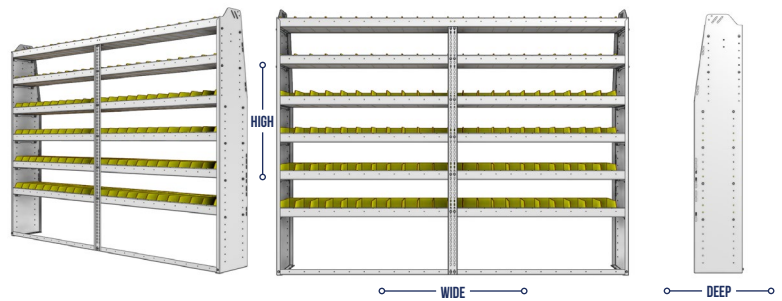

PART NUMBER	DEEP (IN.)	WIDE (IN.)	HIGH (IN.)	NRW / STD SHELVES	NRW / STD BINS	WEIGHT (LBS.)	OPTIONS							
							2 DOOR KIT	BACK PANEL	NRW SHELF	STD SHELF	1 NRW BIN	1 STD BIN	1 NRW SHELF LINER	1 STD SHELF LINER
23-9372-5	13.5	95	72	2 / 3	44 / 66	162	DO-940	PRB-972	NBS-91	SBS-93	SH-BIN	MD-BIN	NBL-91	SBL-93
23-9372-6	13.5	95	72	2 / 4	44 / 88	188	DO-940	PRB-972	NBS-91	SBS-93	SH-BIN	MD-BIN	NBL-91	SBL-93
23-9572-5	15.5	95	72	2 / 3	44 / 33	200	DO-940	PRB-972	NBS-93	SBS-95	MD-BIN	LG-BIN	NBL-93	SBL-95
23-9572-6	15.5	95	72	2 / 4	44 / 44	235	DO-940	PRB-972	NBS-93	SBS-95	MD-BIN	LG-BIN	NBL-93	SBL-95