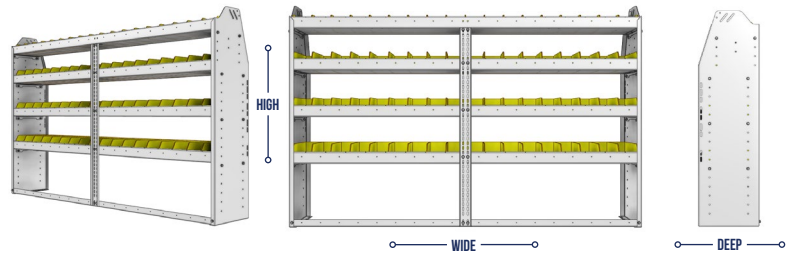

PART NUMBER	DEEP (IN.)	WIDE (IN.)	HIGH (IN.)	NRW / STD SHELVES	NRW / STD BINS	WEIGHT (LBS.)	OPTIONS							
							2 DOOR KIT	BACK PANEL	NRW SHELF	STD SHELF	1 NRW BIN	1 STD BIN	1 NRW SHELF LINER	1 STD SHELF LINER
23-7348-3	13.5	77.75	48	1 / 2	18 / 36	89	DO-750	PRB-748	NBS-71	SBS-73	SH-BIN	MD-BIN	NBL-71	SBL-73
23-7348-4	13.5	77.75	48	1 / 3	18 / 54	116	DO-750	PRB-748	NBS-71	SBS-73	SH-BIN	MD-BIN	NBL-71	SBL-73
23-7548-3	15.5	77.75	48	1 / 2	18 / 18	108	DO-750	PRB-748	NBS-73	SBS-75	MD-BIN	LG-BIN	NBL-73	SBL-75
23-7548-4	15.5	77.75	48	1 / 3	18 / 27	141	DO-750	PRB-748	NBS-73	SBS-75	MD-BIN	LG-BIN	NBL-73	SBL-75