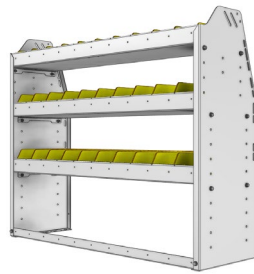

WIDE

DEEP

PART NUMBER	DEEP (IN.)	WIDE (IN.)	HIGH (IN.)	NRW / STD SHELVES	NRW / STD BINS	WEIGHT (LBS.)	OPTIONS							
							1 DOOR	BACK PANEL	NRW SHELF	STD SHELF	1 NRW BIN	1 STD BIN	1 NRW SHELF LINER	1 STD SHELF LINER
23-4336-3	13.5	43	36	1 / 2	10 / 20	54	DO-430	PRB-436	NBS-41	SBS-43	SH-BIN	MD-BIN	NBL-41	SBL-43
23-4336-4	13.5	43	36	1 / 3	10 / 30	70	DO-430	PRB-436	NBS-41	SBS-43	SH-BIN	MD-BIN	NBL-41	SBL-43
23-4536-3	15.5	43	36	1 / 2	10 / 10	65	DO-430	PRB-436	NBS-43	SBS-45	MD-BIN	LG-BIN	NBL-43	SBL-45
23-4536-4	15.5	43	36	1 / 3	10 / 15	84	DO-430	PRB-436	NBS-43	SBS-45	MD-BIN	LG-BIN	NBL-43	SBL-45