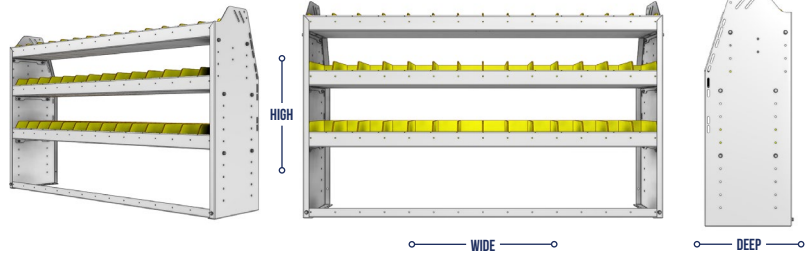

STRONG. Our injection molded polypropylene bins are thick, strong and resistant to extreme cold.

ADJUSTABLE. Our Side Panels are designed so you can adjust your shelves in 2" increments.

Shown with optional equipment available in the accessories section.

TOUGH. For added strength, our 72", 84" and 92" wide modules come with an adjustable mid support beam.

FLEXIBLE. Our shelving modules are designed to accommodate our unique backpanelling option.

SMART. Our 1.5" lower lip design gives you extra room to use a powerdrill, and is designed to bolt down on the top of the floor's strengthening ribs.

SHELVING UNITS

PROFILED BACK BIN UNITS

PART NUMBER	DEEP (IN.)	WIDE (IN.)	HIGH (IN.)	NRW / STD SHELVES	NRW / STD BINS	WEIGHT (LBS.)	OPTIONS							
							1 DOOR	BACK PANEL	NRW SHELF	STD SHELF	1 NRW BIN	1 STD BIN	1 NRW SHELF LINER	1 STD SHELF LINER
23-4372-5	13.5	43	72	2 / 3	20 / 30	87	DO-430	PRB-472	NBS-41	SBS-43	SH-BIN	MD-BIN	NBL-41	SBL-43
23-4372-6	13.5	43	72	2 / 4	20 / 40	99	DO-430	PRB-472	NBS-41	SBS-43	SH-BIN	MD-BIN	NBL-41	SBL-43
23-4572-5	15.5	43	72	2 / 3	20 / 15	106	DO-430	PRB-472	NBS-43	SBS-45	MD-BIN	LG-BIN	NBL-43	SBL-45
23-4572-6	15.5	43	72	2 / 4	20 / 20	122	DO-430	PRB-472	NBS-43	SBS-45	MD-BIN	LG-BIN	NBL-43	SBL-45

SHELVING UNITS

PROFILED BACK BIN UNITS

PART NUMBER	DEEP (IN.)	WIDE (IN.)	HIGH (IN.)	NRW / STD SHELVES	NRW / STD BINS	WEIGHT (LBS.)	OPTIONS							
							1 DOOR	BACK PANEL	NRW SHELF	STD SHELF	1 NRW BIN	1 STD BIN	1 NRW SHELF LINER	1 STD SHELF LINER
23-5336-3	13.5	59.94	36	1 / 2	14 / 28	69	DO-585	PRB-536	NBS-51	SBS-53	SH-BIN	MD-BIN	NBL-51	SBL-53
23-5336-4	13.5	59.94	36	1 / 3	14 / 42	90	DO-585	PRB-536	NBS-51	SBS-53	SH-BIN	MD-BIN	NBL-51	SBL-53
23-5536-3	15.5	59.94	36	1 / 2	14 / 14	84	DO-585	PRB-536	NBS-53	SBS-55	MD-BIN	LG-BIN	NBL-53	SBL-55
23-5536-4	15.5	59.94	36	1 / 3	14 / 21	109	DO-585	PRB-536	NBS-53	SBS-55	MD-BIN	LG-BIN	NBL-53	SBL-55