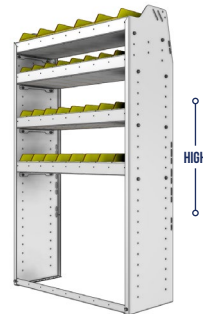

STRONG. Our injection molded polypropylene bins are thick, strong and resistant to extreme cold.

ADJUSTABLE. Our Side Panels are designed so you can adjust your shelves in 2" increments.

Shown with optional equipment available in the accessories section.

TOUGH. For added strength, our 72", 84" and 92" wide modules come with an adjustable mid support beam.

FLEXIBLE. Our shelving modules are designed to accommodate our unique backpanelling option.

SMART. Our 1.5" lower lip design gives you extra room to use a powerdrill, and is designed to bolt down on the top of the floor's strengthening ribs.

HIGH

WIDE

DEEP

OPTIONS

PART NUMBER	DEEP (IN.)	WIDE (IN.)	HIGH (IN.)	NRW / STD SHELVES	NRW / STD BINS	WEIGHT (LBS.)	OPTIONS							
							1 DOOR	BACK PANEL	NRW SHELF	STD SHELF	1 NRW BIN	1 STD BIN	1 NRW SHELF LINER	1 STD SHELF LINER
23-3336-3	13.5	34.5	36	1 / 2	8 / 16	47	DO-345	PRB-336	NBS-31	SBS-33	SH-BIN	MD-BIN	NBL-31	SBL-33
23-3336-4	13.5	34.5	36	1 / 3	8 / 24	59	DO-345	PRB-336	NBS-31	SBS-33	SH-BIN	MD-BIN	NBL-31	SBL-33
23-3536-3	15.5	34.5	36	1 / 2	8 / 8	56	DO-345	PRB-336	NBS-33	SBS-35	MD-BIN	LG-BIN	NBL-33	SBL-35
23-3536-4	15.5	34.5	36	1 / 3	8 / 12	70	DO-345	PRB-336	NBS-33	SBS-35	MD-BIN	LG-BIN	NBL-33	SBL-35

SHELVING UNITS

PROFILED BACK BIN UNITS

PART NUMBER	DEEP (IN.)	WIDE (IN.)	HIGH (IN.)	NRW / STD SHELVES	NRW / STD BINS	WEIGHT (LBS.)	OPTIONS							
							1 DOOR	BACK PANEL	NRW SHELF	STD SHELF	1 NRW BIN	1 STD BIN	1 NRW SHELF LINER	1 STD SHELF LINER
23-3348-3	13.5	34.5	48	1 / 2	8 / 16	50	DO-345	PRB-348	NBS-31	SBS-33	SH-BIN	MD-BIN	NBL-31	SBL-33
23-3348-4	13.5	34.5	48	1 / 3	8 / 24	62	DO-345	PRB-348	NBS-31	SBS-33	SH-BIN	MD-BIN	NBL-31	SBL-33
23-3548-3	15.5	34.5	48	1 / 2	8 / 8	60	DO-345	PRB-348	NBS-33	SBS-35	MD-BIN	LG-BIN	NBL-33	SBL-35
23-3548-4	15.5	34.5	48	1 / 3	8 / 12	74	DO-345	PRB-348	NBS-33	SBS-35	MD-BIN	LG-BIN	NBL-33	SBL-35