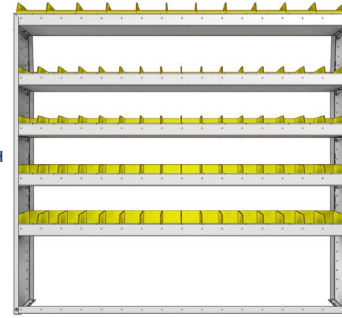

SHELVING UNITS

PROFILED BACK BIN UNITS

PART NUMBER	DEEP (IN.)	WIDE (IN.)	HIGH (IN.)	NRW / STD SHELVES	NRW / STD BINS	WEIGHT (LBS.)	OPTIONS							
							1 DOOR	BACK PANEL	NRW SHELF	STD SHELF	1 NRW BIN	1 STD BIN	1 NRW SHELF LINER	1 STD SHELF LINER
23-6363-4	13.5	69.13	63	1 / 3	11 / 48	115	DO-670	PRB-663	SBS-61	SBS-63	SM-BIN	MD-BIN	SBL-61	SBL-63
23-6363-5	13.5	69.13	63	1 / 4	11 / 64	134	DO-670	PRB-663	SBS-61	SBS-63	SM-BIN	MD-BIN	SBL-61	SBL-63
23-6563-4	15.5	69.13	63	1 / 3	16 / 24	139	DO-670	PRB-663	SBS-63	SBS-65	MD-BIN	LG-BIN	SBL-63	SBL-65
23-6563-5	15.5	69.13	63	1 / 4	16 / 32	164	DO-670	PRB-663	SBS-63	SBS-65	MD-BIN	LG-BIN	SBL-63	SBL-65