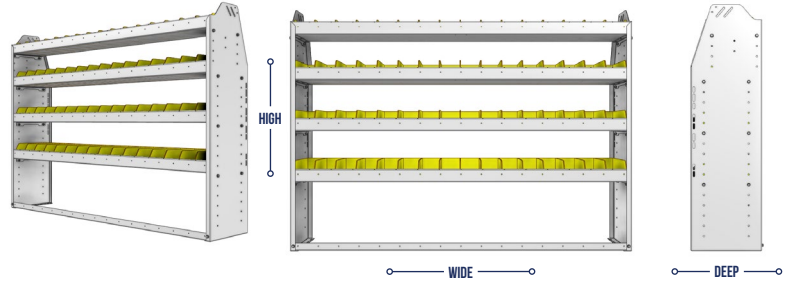

PART NUMBER	DEEP (IN.)	WIDE (IN.)	HIGH (IN.)	NRW / STD SHELVES	NRW / STD BINS	WEIGHT (LBS.)	OPTIONS							
							1 DOOR	BACK PANEL	NRW SHELF	STD SHELF	1 NRW BIN	1 STD BIN	1 NRW SHELF LINER	1 STD SHELF LINER
23-6348-3	13.5	69.13	48	1 / 2	16 / 32	80	DO-670	PRB-648	NBS-61	SBS-63	SH-BIN	MD-BIN	NBL-61	SBL-63
23-6348-4	13.5	69.13	48	1 / 3	16 / 48	104	DO-670	PRB-648	NBS-61	SBS-63	SH-BIN	MD-BIN	NBL-61	SBL-63
23-6548-3	15.5	69.13	48	1 / 2	16 / 16	97	DO-670	PRB-648	NBS-63	SBS-65	MD-BIN	LG-BIN	NBL-63	SBL-65
23-6548-4	15.5	69.13	48	1 / 3	16 / 24	126	DO-670	PRB-648	NBS-63	SBS-65	MD-BIN	LG-BIN	NBL-63	SBL-65