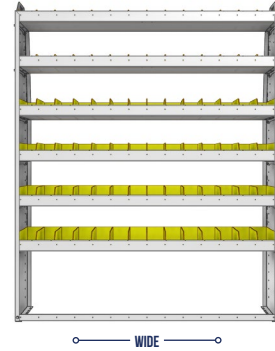

SHELVING UNITS

PROFILED BACK BIN UNITS

PART NUMBER	DEEP (IN.)	WIDE (IN.)	HIGH (IN.)	NRW / STD SHELVES	NRW / STD BINS	WEIGHT (LBS.)	OPTIONS							
							1 DOOR	BACK PANEL	NRW SHELF	STD SHELF	1 NRW BIN	1 STD BIN	1 NRW SHELF LINER	1 STD SHELF LINER
23-5372-5	13.5	59.94	72	2 / 3	28 / 42	110	DO-585	PRB-572	NBS-51	SBS-53	SH-BIN	MD-BIN	NBL-51	SBL-53
23-5372-6	13.5	59.94	72	2 / 4	28 / 56	126	DO-585	PRB-572	NBS-51	SBS-53	SH-BIN	MD-BIN	NBL-51	SBL-53
23-5572-5	15.5	59.94	72	2 / 3	28 / 21	135	DO-585	PRB-572	NBS-53	SBS-55	MD-BIN	LG-BIN	NBL-53	SBL-55
23-5572-6	15.5	59.94	72	2 / 4	28 / 28	157	DO-585	PRB-572	NBS-53	SBS-55	MD-BIN	LG-BIN	NBL-53	SBL-55