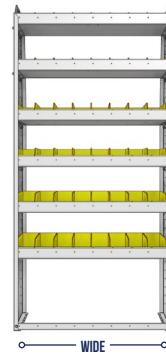

PART NUMBER	DEEP (IN.)	WIDE (IN.)	HIGH (IN.)	NRW / STD SHELVES	NRW / STD BINS	WEIGHT (LBS.)	OPTIONS							
							1 DOOR	BACK PANEL	NRW SHELF	STD SHELF	1 NRW BIN	1 STD BIN	1 NRW SHELF LINER	1 STD SHELF LINER
23-3372-5	13.5	34.5	72	2 / 3	16 / 24	75	DO-345	PRB-372	NBS-31	SBS-33	SH-BIN	MD-BIN	NBL-31	SBL-33
23-3372-6	13.5	34.5	72	2 / 4	16 / 32	85	DO-345	PRB-372	NBS-31	SBS-33	SH-BIN	MD-BIN	NBL-31	SBL-33
23-3572-5	15.5	34.5	72	2 / 3	16 / 12	91	DO-345	PRB-372	NBS-33	SBS-35	MD-BIN	LG-BIN	NBL-33	SBL-35
23-3572-6	15.5	34.5	72	2 / 4	16 / 16	104	DO-345	PRB-372	NBS-33	SBS-35	MD-BIN	LG-BIN	NBL-33	SBL-35