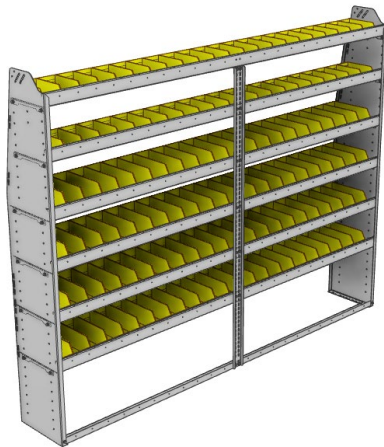

PART NUMBER	DEEP (IN.)	WIDE (IN.)	HIGH (IN.)	NRW / STD SHELVES	NRW / STD BINS	WEIGHT (LBS.)	OPTIONS							
							2 DOOR KIT	BACK PANEL	NRW SHELF	STD SHELF	1 NRW BIN	1 STD BIN	1 NRW SHELF LINER	1 STD SHELF LINER
23-9372-5	13.5	95	72	2 / 3	44 / 66	162	DO-940	PRB-972	NBS-91	SBS-93	SH-BIN	MD-BIN	NBL-91	SBL-93
23-9372-6	13.5	95	72	2 / 4	44 / 88	188	DO-940	PRB-972	NBS-91	SBS-93	SH-BIN	MD-BIN	NBL-91	SBL-93
23-9572-5	15.5	95	72	2 / 3	44 / 33	200	DO-940	PRB-972	NBS-93	SBS-95	MD-BIN	LG-BIN	NBL-93	SBL-95
23-9572-6	15.5	95	72	2 / 4	44 / 44	235	DO-940	PRB-972	NBS-93	SBS-95	MD-BIN	LG-BIN	NBL-93	SBL-95