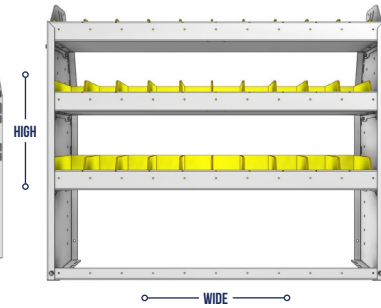

WIDE

DEEP

PART NUMBER	DEEP (IN.)	WIDE (IN.)	HIGH (IN.)	NRW / STD SHELVES	NRW / STD BINS	WEIGHT (LBS.)	OPTIONS							
							1 DOOR	BACK PANEL	NRW SHELF	STD SHELF	1 NRW BIN	1 STD BIN	1 NRW SHELF LINER	1 STD SHELF LINER
23-4336-3	13.5	43	36	1 / 2	10 / 20	54	DO-430	PRB-436	NBS-41	SBS-43	SH-BIN	MD-BIN	NBL-41	SBL-43
23-4336-4	13.5	43	36	1 / 3	10 / 30	70	DO-430	PRB-436	NBS-41	SBS-43	SH-BIN	MD-BIN	NBL-41	SBL-43
23-4536-3	15.5	43	36	1 / 2	10 / 10	65	DO-430	PRB-436	NBS-43	SBS-45	MD-BIN	LG-BIN	NBL-43	SBL-45
23-4536-4	15.5	43	36	1 / 3	10 / 15	84	DO-430	PRB-436	NBS-43	SBS-45	MD-BIN	LG-BIN	NBL-43	SBL-45