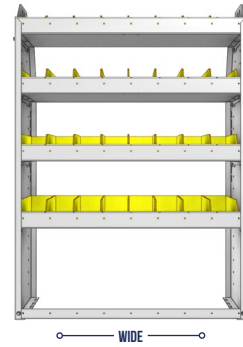

STRONG. Our injection molded polypropylene bins are thick, strong and resistant to extreme cold.

ADJUSTABLE. Our Side Panels are designed so you can adjust your shelves in 2" increments.

Shown with optional equipment available in the accessories section.

TOUGH. For added strength, our 72", 84" and 92" wide modules come with an adjustable mid support beam.

FLEXIBLE. Our shelving modules are designed to accommodate our unique backpanelling option.

SMART. Our 1.5" lower lip design gives you extra room to use a powerdrill, and is designed to bolt down on the top of the floor's strengthening ribs.

HIGH

WIDE

DEEP

OPTIONS

PART NUMBER	DEEP (IN.)	WIDE (IN.)	HIGH (IN.)	NRW / STD SHELVES	NRW / STD BINS	WEIGHT (LBS.)	OPTIONS							
							1 DOOR	BACK PANEL	NRW SHELF	STD SHELF	1 NRW BIN	1 STD BIN	1 NRW SHELF LINER	1 STD SHELF LINER
23-3336-3	13.5	34.5	36	1 / 2	8 / 16	47	DO-345	PRB-336	NBS-31	SBS-33	SH-BIN	MD-BIN	NBL-31	SBL-33
23-3336-4	13.5	34.5	36	1 / 3	8 / 24	59	DO-345	PRB-336	NBS-31	SBS-33	SH-BIN	MD-BIN	NBL-31	SBL-33
23-3536-3	15.5	34.5	36	1 / 2	8 / 8	56	DO-345	PRB-336	NBS-33	SBS-35	MD-BIN	LG-BIN	NBL-33	SBL-35
23-3536-4	15.5	34.5	36	1 / 3	8 / 12	70	DO-345	PRB-336	NBS-33	SBS-35	MD-BIN	LG-BIN	NBL-33	SBL-35

SHELVING UNITS

PROFILED BACK BIN UNITS

PART NUMBER	DEEP (IN.)	WIDE (IN.)	HIGH (IN.)	NRW / STD SHELVES	NRW / STD BINS	WEIGHT (LBS.)	OPTIONS							
							1 DOOR	BACK PANEL	NRW SHELF	STD SHELF	1 NRW BIN	1 STD BIN	1 NRW SHELF LINER	1 STD SHELF LINER
23-3348-3	13.5	34.5	48	1 / 2	8 / 16	50	DO-345	PRB-348	NBS-31	SBS-33	SH-BIN	MD-BIN	NBL-31	SBL-33
23-3348-4	13.5	34.5	48	1 / 3	8 / 24	62	DO-345	PRB-348	NBS-31	SBS-33	SH-BIN	MD-BIN	NBL-31	SBL-33
23-3548-3	15.5	34.5	48	1 / 2	8 / 8	60	DO-345	PRB-348	NBS-33	SBS-35	MD-BIN	LG-BIN	NBL-33	SBL-35
23-3548-4	15.5	34.5	48	1 / 3	8 / 12	74	DO-345	PRB-348	NBS-33	SBS-35	MD-BIN	LG-BIN	NBL-33	SBL-35