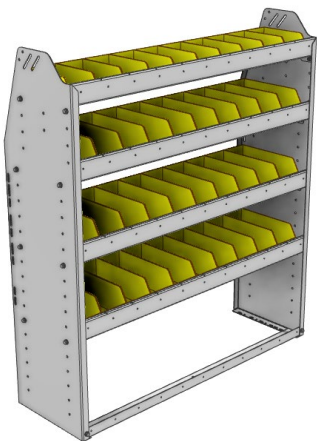

PART NUMBER	DEEP (IN.)	WIDE (IN.)	HIGH (IN.)	NRW / STD SHELVES	NRW / STD BINS	WEIGHT (LBS.)	OPTIONS							
							1 DOOR	BACK PANEL	NRW SHELF	STD SHELF	1 NRW BIN	1 STD BIN	1 NRW SHELF LINER	1 STD SHELF LINER
23-3372-5	13.5	34.5	72	2 / 3	16 / 24	75	DO-345	PRB-372	NBS-31	SBS-33	SH-BIN	MD-BIN	NBL-31	SBL-33
23-3372-6	13.5	34.5	72	2 / 4	16 / 32	85	DO-345	PRB-372	NBS-31	SBS-33	SH-BIN	MD-BIN	NBL-31	SBL-33
23-3572-5	15.5	34.5	72	2 / 3	16 / 12	91	DO-345	PRB-372	NBS-33	SBS-35	MD-BIN	LG-BIN	NBL-33	SBL-35
23-3572-6	15.5	34.5	72	2 / 4	16 / 16	104	DO-345	PRB-372	NBS-33	SBS-35	MD-BIN	LG-BIN	NBL-33	SBL-35

SHELVING UNITS

PROFILED BACK BIN UNITS

WIDE

DEEP

PART NUMBER	DEEP (IN.)	WIDE (IN.)	HIGH (IN.)	NRW / STD SHELVES	NRW / STD BINS	WEIGHT (LBS.)	OPTIONS							
							1 DOOR	BACK PANEL	NRW SHELF	STD SHELF	1 NRW BIN	1 STD BIN	1 NRW SHELF LINER	1 STD SHELF LINER
23-4336-3	13.5	43	36	1 / 2	10 / 20	54	DO-430	PRB-436	NBS-41	SBS-43	SH-BIN	MD-BIN	NBL-41	SBL-43
23-4336-4	13.5	43	36	1 / 3	10 / 30	70	DO-430	PRB-436	NBS-41	SBS-43	SH-BIN	MD-BIN	NBL-41	SBL-43
23-4536-3	15.5	43	36	1 / 2	10 / 10	65	DO-430	PRB-436	NBS-43	SBS-45	MD-BIN	LG-BIN	NBL-43	SBL-45
23-4536-4	15.5	43	36	1 / 3	10 / 15	84	DO-430	PRB-436	NBS-43	SBS-45	MD-BIN	LG-BIN	NBL-43	SBL-45

WIDE

DEEP

PART NUMBER	DEEP (IN.)	WIDE (IN.)	HIGH (IN.)	NRW / STD SHELVES	NRW / STD BINS	WEIGHT (LBS.)	OPTIONS							
							1 DOOR	BACK PANEL	NRW SHELF	STD SHELF	1 NRW BIN	1 STD BIN	1 NRW SHELF LINER	1 STD SHELF LINER
23-4348-3	13.5	43	48	1 / 2	10 / 20	58	DO-430	PRB-448	NBS-41	SBS-43	SH-BIN	MD-BIN	NBL-41	SBL-43
23-4348-4	13.5	43	48	1 / 3	10 / 30	73	DO-430	PRB-448	NBS-41	SBS-43	SH-BIN	MD-BIN	NBL-41	SBL-43
23-4548-3	15.5	43	48	1 / 2	10 / 10	69	DO-430	PRB-448	NBS-43	SBS-45	MD-BIN	LG-BIN	NBL-43	SBL-45
23-4548-4	15.5	43	48	1 / 3	10 / 15	87	DO-430	PRB-448	NBS-43	SBS-45	MD-BIN	LG-BIN	NBL-43	SBL-45