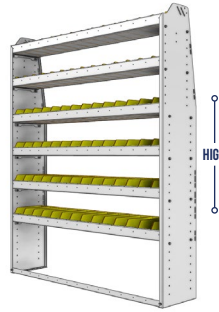

SHELVING UNITS

PROFILED BACK BIN UNITS

PART NUMBER	DEEP (IN.)	WIDE (IN.)	HIGH (IN.)	NRW / STD SHELVES	NRW / STD BINS	WEIGHT (LBS.)	OPTIONS							
							1 DOOR	BACK PANEL	NRW SHELF	STD SHELF	1 NRW BIN	1 STD BIN	1 NRW SHELF LINER	1 STD SHELF LINER
23-5372-5	13.5	59.94	72	2 / 3	28 / 42	110	DO-585	PRB-572	NBS-51	SBS-53	SH-BIN	MD-BIN	NBL-51	SBL-53
23-5372-6	13.5	59.94	72	2 / 4	28 / 56	126	DO-585	PRB-572	NBS-51	SBS-53	SH-BIN	MD-BIN	NBL-51	SBL-53
23-5572-5	15.5	59.94	72	2 / 3	28 / 21	135	DO-585	PRB-572	NBS-53	SBS-55	MD-BIN	LG-BIN	NBL-53	SBL-55
23-5572-6	15.5	59.94	72	2 / 4	28 / 28	157	DO-585	PRB-572	NBS-53	SBS-55	MD-BIN	LG-BIN	NBL-53	SBL-55