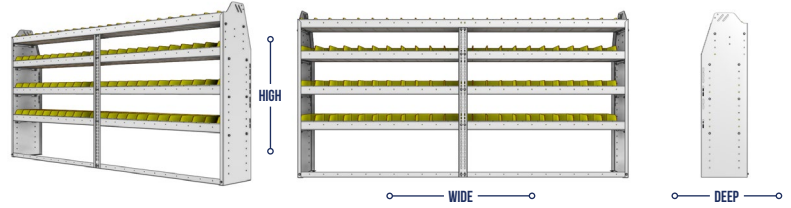

PROFILED BACK BIN UNITS

PART NUMBER	DEEP (IN.)	WIDE (IN.)	HIGH (IN.)	NRW / STD SHELVES	NRW / STD BINS	WEIGHT (LBS.)	OPTIONS							
							2 DOOR KIT	BACK PANEL	NRW SHELF	STD SHELF	1 NRW BIN	1 STD BIN	1 NRW SHELF LINER	1 STD SHELF LINER
23-9348-3	13.5	95	48	1 / 2	22 / 44	105	DO-940	PRB-948	NBS-91	SBS-93	SH-BIN	MD-BIN	NBL-91	SBL-93
23-9348-4	13.5	95	48	1 / 3	22 / 66	139	DO-940	PRB-948	NBS-91	SBS-93	SH-BIN	MD-BIN	NBL-91	SBL-93
23-9548-3	15.5	95	48	1 / 2	22 / 22	128	DO-940	PRB-948	NBS-93	SBS-95	MD-BIN	LG-BIN	NBL-93	SBL-95
23-9548-4	15.5	95	48	1 / 3	22 / 33	169	DO-940	PRB-948	NBS-93	SBS-95	MD-BIN	LG-BIN	NBL-93	SBL-95