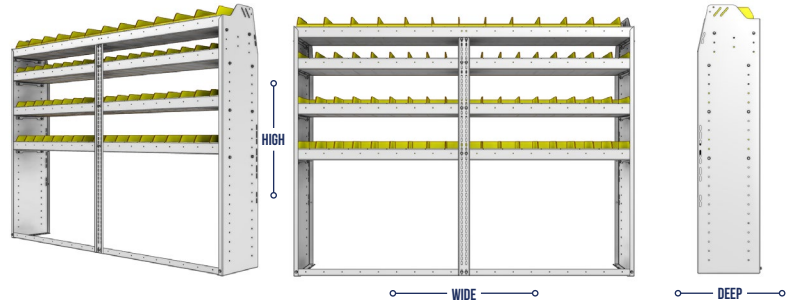

SHELVING UNITS

PROFILED BACK BIN UNITS

PART NUMBER	DEEP (IN.)	WIDE (IN.)	HIGH (IN.)	NRW / STD SHELVES	NRW / STD BINS	WEIGHT (LBS.)	OPTIONS							
							2 DOOR KIT	BACK PANEL	NRW SHELF	STD SHELF	1 NRW BIN	1 STD BIN	1 NRW SHELF LINER	1 STD SHELF LINER
23-7358-3	13.5	77.75	58	1 / 2	12 / 36	99	DO-750	PRB-758	SBS-71	SBS-73	SM-BIN	MD-BIN	SBL-71	SBL-73
23-7358-4	13.5	77.75	58	1 / 3	12 / 54	126	DO-750	PRB-758	SBS-71	SBS-73	SM-BIN	MD-BIN	SBL-71	SBL-73
23-7558-3	15.5	77.75	58	1 / 2	18 / 18	120	DO-750	PRB-758	SBS-73	SBS-75	MD-BIN	LG-BIN	SBL-73	SBL-75
23-7558-4	15.5	77.75	58	1 / 3	18 / 27	153	DO-750	PRB-758	SBS-73	SBS-75	MD-BIN	LG-BIN	SBL-73	SBL-75