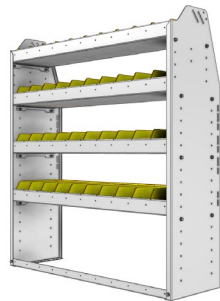

PART NUMBER	DEEP (IN.)	WIDE (IN.)	HIGH (IN.)	NRW / STD SHELVES	NRW / STD BINS	WEIGHT (LBS.)	OPTIONS							
							1 DOOR	BACK PANEL	NRW SHELF	STD SHELF	1 NRW BIN	1 STD BIN	1 NRW SHELF LINER	1 STD SHELF LINER
23-3372-5	13.5	34.5	72	2 / 3	16 / 24	75	DO-345	PRB-372	NBS-31	SBS-33	SH-BIN	MD-BIN	NBL-31	SBL-33
23-3372-6	13.5	34.5	72	2 / 4	16 / 32	85	DO-345	PRB-372	NBS-31	SBS-33	SH-BIN	MD-BIN	NBL-31	SBL-33
23-3572-5	15.5	34.5	72	2 / 3	16 / 12	91	DO-345	PRB-372	NBS-33	SBS-35	MD-BIN	LG-BIN	NBL-33	SBL-35
23-3572-6	15.5	34.5	72	2 / 4	16 / 16	104	DO-345	PRB-372	NBS-33	SBS-35	MD-BIN	LG-BIN	NBL-33	SBL-35

SHELVING UNITS

PROFILED BACK BIN UNITS

WIDE

DEEP

PART NUMBER	DEEP (IN.)	WIDE (IN.)	HIGH (IN.)	NRW / STD SHELVES	NRW / STD BINS	WEIGHT (LBS.)	OPTIONS							
							1 DOOR	BACK PANEL	NRW SHELF	STD SHELF	1 NRW BIN	1 STD BIN	1 NRW SHELF LINER	1 STD SHELF LINER
23-4336-3	13.5	43	36	1 / 2	10 / 20	54	DO-430	PRB-436	NBS-41	SBS-43	SH-BIN	MD-BIN	NBL-41	SBL-43
23-4336-4	13.5	43	36	1 / 3	10 / 30	70	DO-430	PRB-436	NBS-41	SBS-43	SH-BIN	MD-BIN	NBL-41	SBL-43
23-4536-3	15.5	43	36	1 / 2	10 / 10	65	DO-430	PRB-436	NBS-43	SBS-45	MD-BIN	LG-BIN	NBL-43	SBL-45
23-4536-4	15.5	43	36	1 / 3	10 / 15	84	DO-430	PRB-436	NBS-43	SBS-45	MD-BIN	LG-BIN	NBL-43	SBL-45

WIDE

DEEP

PART NUMBER	DEEP (IN.)	WIDE (IN.)	HIGH (IN.)	NRW / STD SHELVES	NRW / STD BINS	WEIGHT (LBS.)	OPTIONS							
							1 DOOR	BACK PANEL	NRW SHELF	STD SHELF	1 NRW BIN	1 STD BIN	1 NRW SHELF LINER	1 STD SHELF LINER
23-4348-3	13.5	43	48	1 / 2	10 / 20	58	DO-430	PRB-448	NBS-41	SBS-43	SH-BIN	MD-BIN	NBL-41	SBL-43
23-4348-4	13.5	43	48	1 / 3	10 / 30	73	DO-430	PRB-448	NBS-41	SBS-43	SH-BIN	MD-BIN	NBL-41	SBL-43
23-4548-3	15.5	43	48	1 / 2	10 / 10	69	DO-430	PRB-448	NBS-43	SBS-45	MD-BIN	LG-BIN	NBL-43	SBL-45
23-4548-4	15.5	43	48	1 / 3	10 / 15	87	DO-430	PRB-448	NBS-43	SBS-45	MD-BIN	LG-BIN	NBL-43	SBL-45