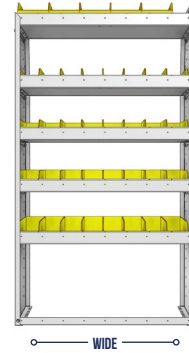

SHELVING UNITS

PROFILED BACK BIN UNITS

PART NUMBER	DEEP (IN.)	WIDE (IN.)	HIGH (IN.)	NRW / STD SHELVES	NRW / STD BINS	WEIGHT (LBS.)	OPTIONS							
							1 DOOR	BACK PANEL	NRW SHELF	STD SHELF	1 NRW BIN	1 STD BIN	1 NRW SHELF LINER	1 STD SHELF LINER
23-3363-4	13.5	34.5	63	1 / 3	5 / 24	70	DO-345	PRB-363	SBS-31	SBS-33	SM-BIN	MD-BIN	SBL-31	SBL-33
23-3363-5	13.5	34.5	63	1 / 4	5 / 32	79	DO-345	PRB-363	SBS-31	SBS-33	SM-BIN	MD-BIN	SBL-31	SBL-33
23-3563-4	15.5	34.5	63	1 / 3	8 / 12	83	DO-345	PRB-363	SBS-33	SBS-35	MD-BIN	LG-BIN	SBL-33	SBL-35
23-3563-5	15.5	34.5	63	1 / 4	8 / 16	96	DO-345	PRB-363	SBS-33	SBS-35	MD-BIN	LG-BIN	SBL-33	SBL-35