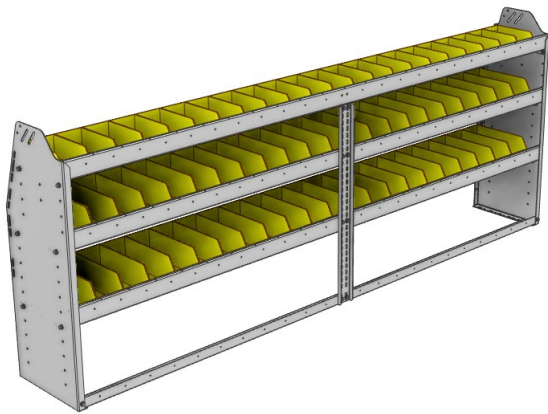

PART NUMBER	DEEP (IN.)	WIDE (IN.)	HIGH (IN.)	NRW / STD SHELVES	NRW / STD BINS	WEIGHT (LBS.)	OPTIONS							
							2 DOOR KIT	BACK PANEL	NRW SHELF	STD SHELF	1 NRW BIN	1 STD BIN	1 NRW SHELF LINER	1 STD SHELF LINER
23-9336-3	13.5	95	36	1 / 2	22 / 44	102	DO-940	PRB-936	NBS-91	SBS-93	SH-BIN	MD-BIN	NBL-91	SBL-93
23-9336-4	13.5	95	36	1 / 3	22 / 66	135	DO-940	PRB-936	NBS-91	SBS-93	SH-BIN	MD-BIN	NBL-91	SBL-93
23-9536-3	15.5	95	36	1 / 2	22 / 22	124	DO-940	PRB-936	NBS-93	SBS-95	MD-BIN	LG-BIN	NBL-93	SBL-95
23-9536-4	15.5	95	36	1 / 3	22 / 33	164	DO-940	PRB-936	NBS-93	SBS-95	MD-BIN	LG-BIN	NBL-93	SBL-95