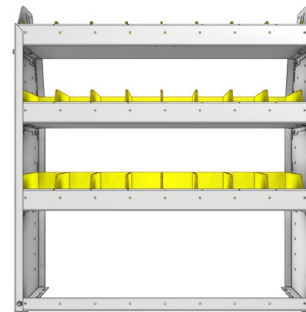

SHELVING UNITS

BIN SHELVING
PROFILED BACK

SHELVING UNITS

PROFILED BACK BIN UNITS

Our profiled back bin shelving modules are fabricated with 5052-H32 .100" thick aluminium. They are lightweight, strong and sturdy thanks to special aluminum alloys and advanced precision forging methods. Carefully designed with smart and functional features that are based upon 50 years of design, fabrication and installation experience. Our wide array of module dimensions makes it easy to satisfy your individual storage requirements.

STRONG. Our injection molded polypropylene bins are thick, strong and resistant to extreme cold.

ADJUSTABLE. Our Side Panels are designed so you can adjust your shelves in 2" increments.

Shown with optional equipment available in the accessories section.

TOUGH. For added strength, our 72", 84" and 92" wide modules come with an adjustable mid support beam.

FLEXIBLE. Our shelving modules are designed to accommodate our unique backpanelling option.

SMART. Our 1.5" lower lip design gives you extra room to use a powerdrill, and is designed to bolt down on the top of the floor's strengthening ribs.

HIGH

WIDE

DEEP

OPTIONS

PART NUMBER	DEEP (IN.)	WIDE (IN.)	HIGH (IN.)	NRW / STD SHELVES	NRW / STD BINS	WEIGHT (LBS.)	OPTIONS							
							1 DOOR	BACK PANEL	NRW SHELF	STD SHELF	1 NRW BIN	1 STD BIN	1 NRW SHELF LINER	1 STD SHELF LINER
23-3336-3	13.5	34.5	36	1 / 2	8 / 16	47	DO-345	PRB-336	NBS-31	SBS-33	SH-BIN	MD-BIN	NBL-31	SBL-33
23-3336-4	13.5	34.5	36	1 / 3	8 / 24	59	DO-345	PRB-336	NBS-31	SBS-33	SH-BIN	MD-BIN	NBL-31	SBL-33
23-3536-3	15.5	34.5	36	1 / 2	8 / 8	56	DO-345	PRB-336	NBS-33	SBS-35	MD-BIN	LG-BIN	NBL-33	SBL-35
23-3536-4	15.5	34.5	36	1 / 3	8 / 12	70	DO-345	PRB-336	NBS-33	SBS-35	MD-BIN	LG-BIN	NBL-33	SBL-35