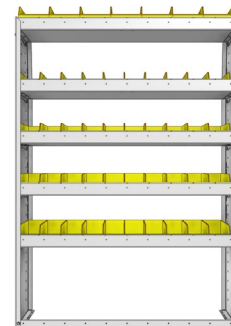

SHELVING UNITS

PROFILED BACK BIN UNITS

WIDE

DEEP

PART NUMBER	DEEP (IN.)	WIDE (IN.)	HIGH (IN.)	NRW / STD SHELVES	NRW / STD BINS	WEIGHT (LBS.)	OPTIONS							
							1 DOOR	BACK PANEL	NRW SHELF	STD SHELF	1 NRW BIN	1 STD BIN	1 NRW SHELF LINER	1 STD SHELF LINER
23-4336-3	13.5	43	36	1 / 2	10 / 20	54	DO-430	PRB-436	NBS-41	SBS-43	SH-BIN	MD-BIN	NBL-41	SBL-43
23-4336-4	13.5	43	36	1 / 3	10 / 30	70	DO-430	PRB-436	NBS-41	SBS-43	SH-BIN	MD-BIN	NBL-41	SBL-43
23-4536-3	15.5	43	36	1 / 2	10 / 10	65	DO-430	PRB-436	NBS-43	SBS-45	MD-BIN	LG-BIN	NBL-43	SBL-45
23-4536-4	15.5	43	36	1 / 3	10 / 15	84	DO-430	PRB-436	NBS-43	SBS-45	MD-BIN	LG-BIN	NBL-43	SBL-45

WIDE

DEEP

PART NUMBER	DEEP (IN.)	WIDE (IN.)	HIGH (IN.)	NRW / STD SHELVES	NRW / STD BINS	WEIGHT (LBS.)	OPTIONS							
							1 DOOR	BACK PANEL	NRW SHELF	STD SHELF	1 NRW BIN	1 STD BIN	1 NRW SHELF LINER	1 STD SHELF LINER
23-4348-3	13.5	43	48	1 / 2	10 / 20	58	DO-430	PRB-448	NBS-41	SBS-43	SH-BIN	MD-BIN	NBL-41	SBL-43
23-4348-4	13.5	43	48	1 / 3	10 / 30	73	DO-430	PRB-448	NBS-41	SBS-43	SH-BIN	MD-BIN	NBL-41	SBL-43
23-4548-3	15.5	43	48	1 / 2	10 / 10	69	DO-430	PRB-448	NBS-43	SBS-45	MD-BIN	LG-BIN	NBL-43	SBL-45
23-4548-4	15.5	43	48	1 / 3	10 / 15	87	DO-430	PRB-448	NBS-43	SBS-45	MD-BIN	LG-BIN	NBL-43	SBL-45

SHELVING UNITS

PROFILED BACK BIN UNITS

PART NUMBER	DEEP (IN.)	WIDE (IN.)	HIGH (IN.)	NRW / STD SHELVES	NRW / STD BINS	WEIGHT (LBS.)	OPTIONS							
							1 DOOR	BACK PANEL	NRW SHELF	STD SHELF	1 NRW BIN	1 STD BIN	1 NRW SHELF LINER	1 STD SHELF LINER
23-4358-3	13.5	43	58	1 / 2	7 / 20	65	DO-430	PRB-458	SBS-41	SBS-43	SM-BIN	MD-BIN	SBL-41	SBL-43
23-4358-4	13.5	43	58	1 / 3	7 / 30	80	DO-430	PRB-458	SBS-41	SBS-43	SM-BIN	MD-BIN	SBL-41	SBL-43
23-4558-3	15.5	43	58	1 / 2	10 / 10	77	DO-430	PRB-458	SBS-43	SBS-45	MD-BIN	LG-BIN	SBL-43	SBL-45
23-4558-4	15.5	43	58	1 / 3	10 / 15	96	DO-430	PRB-458	SBS-43	SBS-45	MD-BIN	LG-BIN	SBL-43	SBL-45