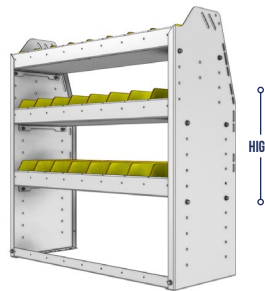

SHELVING UNITS

BIN SHELVING
PROFILED BACK

SHELVING UNITS

PROFILED BACK BIN UNITS

Our profiled back bin shelving modules are fabricated with 5052-H32 .100" thick aluminium. They are lightweight, strong and sturdy thanks to special aluminum alloys and advanced precision forging methods. Carefully designed with smart and functional features that are based upon 50 years of design, fabrication and installation experience. Our wide array of module dimensions makes it easy to satisfy your individual storage requirements.

STRONG. Our injection molded polypropylene bins are thick, strong and resistant to extreme cold.

ADJUSTABLE. Our Side Panels are designed so you can adjust your shelves in 2" increments.

Shown with optional equipment available in the accessories section.

TOUGH. For added strength, our 72", 84" and 92" wide modules come with an adjustable mid support beam.

FLEXIBLE. Our shelving modules are designed to accommodate our unique backpanelling option.

SMART. Our 1.5" lower lip design gives you extra room to use a powerdrill, and is designed to bolt down on the top of the floor's strengthening ribs.

HIGH

WIDE

DEEP

OPTIONS

PART NUMBER	DEEP (IN.)	WIDE (IN.)	HIGH (IN.)	NRW / STD SHELVES	NRW / STD BINS	WEIGHT (LBS.)	OPTIONS							
							1 DOOR	BACK PANEL	NRW SHELF	STD SHELF	1 NRW BIN	1 STD BIN	1 NRW SHELF LINER	1 STD SHELF LINER
23-3336-3	13.5	34.5	36	1 / 2	8 / 16	47	DO-345	PRB-336	NBS-31	SBS-33	SH-BIN	MD-BIN	NBL-31	SBL-33
23-3336-4	13.5	34.5	36	1 / 3	8 / 24	59	DO-345	PRB-336	NBS-31	SBS-33	SH-BIN	MD-BIN	NBL-31	SBL-33
23-3536-3	15.5	34.5	36	1 / 2	8 / 8	56	DO-345	PRB-336	NBS-33	SBS-35	MD-BIN	LG-BIN	NBL-33	SBL-35
23-3536-4	15.5	34.5	36	1 / 3	8 / 12	70	DO-345	PRB-336	NBS-33	SBS-35	MD-BIN	LG-BIN	NBL-33	SBL-35