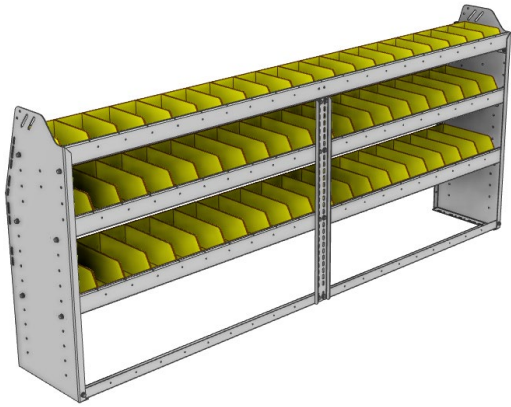

SHELVING UNITS

PROFILED BACK BIN UNITS

PART NUMBER	DEEP (IN.)	WIDE (IN.)	HIGH (IN.)	NRW / STD SHELVES	NRW / STD BINS	WEIGHT (LBS.)	OPTIONS							
							2 DOOR KIT	BACK PANEL	NRW SHELF	STD SHELF	1 NRW BIN	1 STD BIN	1 NRW SHELF LINER	1 STD SHELF LINER
23-8336-3	13.5	86.38	36	1 / 2	20 / 40	93	DO-840	PRB-836	NBS-81	SBS-83	SH-BIN	MD-BIN	NBL-81	SBL-83
23-8336-4	13.5	86.38	36	1 / 3	20 / 60	123	DO-840	PRB-836	NBS-81	SBS-83	SH-BIN	MD-BIN	NBL-81	SBL-83
23-8536-3	15.5	86.38	36	1 / 2	20 / 20	114	DO-840	PRB-836	NBS-83	SBS-85	MD-BIN	LG-BIN	NBL-83	SBL-85
23-8536-4	15.5	86.38	36	1 / 3	20 / 30	150	DO-840	PRB-836	NBS-83	SBS-85	MD-BIN	LG-BIN	NBL-83	SBL-85