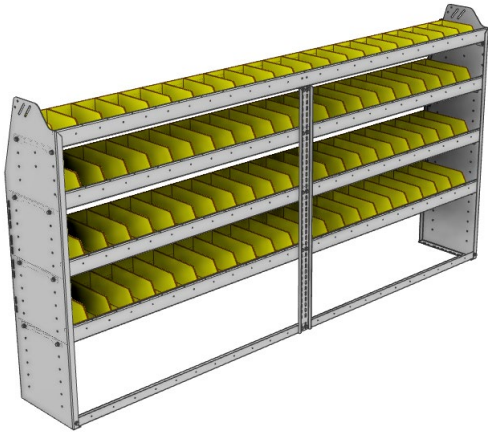

PROFILED BACK BIN UNITS

PART NUMBER	DEEP (IN.)	WIDE (IN.)	HIGH (IN.)	NRW / STD SHELVES	NRW / STD BINS	WEIGHT (LBS.)	OPTIONS							
							2 DOOR KIT	BACK PANEL	NRW SHELF	STD SHELF	1 NRW BIN	1 STD BIN	1 NRW SHELF LINER	1 STD SHELF LINER
23-9348-3	13.5	95	48	1 / 2	22 / 44	105	DO-940	PRB-948	NBS-91	SBS-93	SH-BIN	MD-BIN	NBL-91	SBL-93
23-9348-4	13.5	95	48	1 / 3	22 / 66	139	DO-940	PRB-948	NBS-91	SBS-93	SH-BIN	MD-BIN	NBL-91	SBL-93
23-9548-3	15.5	95	48	1 / 2	22 / 22	128	DO-940	PRB-948	NBS-93	SBS-95	MD-BIN	LG-BIN	NBL-93	SBL-95
23-9548-4	15.5	95	48	1 / 3	22 / 33	169	DO-940	PRB-948	NBS-93	SBS-95	MD-BIN	LG-BIN	NBL-93	SBL-95