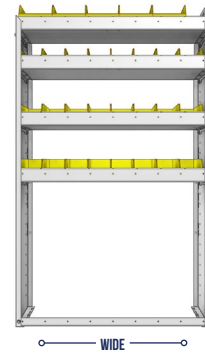

TOUGH. For added strength, our 72", 84" and 92" wide modules come with an adjustable mid support beam.

FLEXIBLE. Our shelving modules are designed to accommodate our unique backpanelling option.

SMART. Our 1.5" lower lip design gives you extra room to use a powerdrill, and is designed to bolt down on the top of the floor's strengthening ribs.

HIGH

WIDE

DEEP

OPTIONS

PART NUMBER	DEEP (IN.)	WIDE (IN.)	HIGH (IN.)	NRW / STD SHELVES	NRW / STD BINS	WEIGHT (LBS.)	OPTIONS							
							1 DOOR	BACK PANEL	NRW SHELF	STD SHELF	1 NRW BIN	1 STD BIN	1 NRW SHELF LINER	1 STD SHELF LINER
23-3336-3	13.5	34.5	36	1 / 2	8 / 16	47	DO-345	PRB-336	NBS-31	SBS-33	SH-BIN	MD-BIN	NBL-31	SBL-33
23-3336-4	13.5	34.5	36	1 / 3	8 / 24	59	DO-345	PRB-336	NBS-31	SBS-33	SH-BIN	MD-BIN	NBL-31	SBL-33
23-3536-3	15.5	34.5	36	1 / 2	8 / 8	56	DO-345	PRB-336	NBS-33	SBS-35	MD-BIN	LG-BIN	NBL-33	SBL-35
23-3536-4	15.5	34.5	36	1 / 3	8 / 12	70	DO-345	PRB-336	NBS-33	SBS-35	MD-BIN	LG-BIN	NBL-33	SBL-35

SHELVING UNITS

PROFILED BACK BIN UNITS

PART NUMBER	DEEP (IN.)	WIDE (IN.)	HIGH (IN.)	NRW / STD SHELVES	NRW / STD BINS	WEIGHT (LBS.)	OPTIONS							
							1 DOOR	BACK PANEL	NRW SHELF	STD SHELF	1 NRW BIN	1 STD BIN	1 NRW SHELF LINER	1 STD SHELF LINER
23-3348-3	13.5	34.5	48	1 / 2	8 / 16	50	DO-345	PRB-348	NBS-31	SBS-33	SH-BIN	MD-BIN	NBL-31	SBL-33
23-3348-4	13.5	34.5	48	1 / 3	8 / 24	62	DO-345	PRB-348	NBS-31	SBS-33	SH-BIN	MD-BIN	NBL-31	SBL-33
23-3548-3	15.5	34.5	48	1 / 2	8 / 8	60	DO-345	PRB-348	NBS-33	SBS-35	MD-BIN	LG-BIN	NBL-33	SBL-35
23-3548-4	15.5	34.5	48	1 / 3	8 / 12	74	DO-345	PRB-348	NBS-33	SBS-35	MD-BIN	LG-BIN	NBL-33	SBL-35