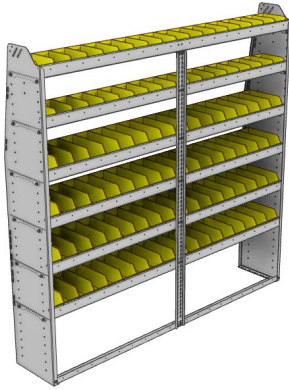

PART NUMBER	DEEP (IN.)	WIDE (IN.)	HIGH (IN.)	NRW / STD SHELVES	NRW / STD BINS	WEIGHT (LBS.)	OPTIONS							
							2 DOOR KIT	BACK PANEL	NRW SHELF	STD SHELF	1 NRW BIN	1 STD BIN	1 NRW SHELF LINER	1 STD SHELF LINER
23-7372-5	13.5	77.75	72	2 / 3	36 / 54	136	DO-750	PRB-772	NBS-71	SBS-73	SH-BIN	MD-BIN	NBL-71	SBL-73
23-7372-6	13.5	77.75	72	2 / 4	36 / 72	157	DO-750	PRB-772	NBS-71	SBS-73	SH-BIN	MD-BIN	NBL-71	SBL-73
23-7572-5	15.5	77.75	72	2 / 3	36 / 27	168	DO-750	PRB-772	NBS-73	SBS-75	MD-BIN	LG-BIN	NBL-73	SBL-75
23-7572-6	15.5	77.75	72	2 / 4	36 / 36	196	DO-750	PRB-772	NBS-73	SBS-75	MD-BIN	LG-BIN	NBL-73	SBL-75