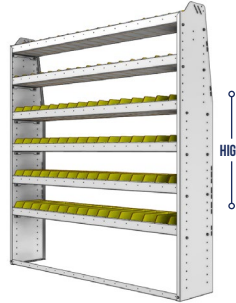

PART NUMBER	DEEP (IN.)	WIDE (IN.)	HIGH (IN.)	NRW / STD SHELVES	NRW / STD BINS	WEIGHT (LBS.)	OPTIONS							
							1 DOOR	BACK PANEL	NRW SHELF	STD SHELF	1 NRW BIN	1 STD BIN	1 NRW SHELF LINER	1 STD SHELF LINER
23-6372-5	13.5	69.13	72	2 / 3	32 / 48	122	DO-670	PRB-672	NBS-61	SBS-63	SH-BIN	MD-BIN	NBL-61	SBL-63
23-6372-6	13.5	69.13	72	2 / 4	32 / 64	141	DO-670	PRB-672	NBS-61	SBS-63	SH-BIN	MD-BIN	NBL-61	SBL-63
23-6572-5	15.5	69.13	72	2 / 3	32 / 24	150	DO-670	PRB-672	NBS-63	SBS-65	MD-BIN	LG-BIN	NBL-63	SBL-65
23-6572-6	15.5	69.13	72	2 / 4	32 / 32	175	DO-670	PRB-672	NBS-63	SBS-65	MD-BIN	LG-BIN	NBL-63	SBL-65