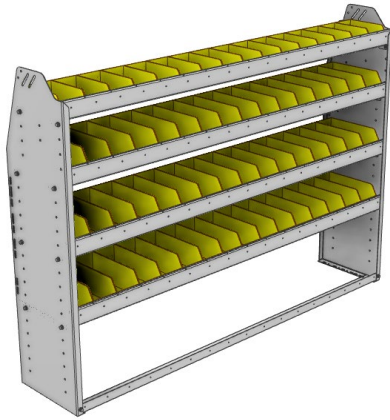

PART NUMBER	DEEP (IN.)	WIDE (IN.)	HIGH (IN.)	NRW / STD SHELVES	NRW / STD BINS	WEIGHT (LBS.)	OPTIONS							
							1 DOOR	BACK PANEL	NRW SHELF	STD SHELF	1 NRW BIN	1 STD BIN	1 NRW SHELF LINER	1 STD SHELF LINER
23-6348-3	13.5	69.13	48	1 / 2	16 / 32	80	DO-670	PRB-648	NBS-61	SBS-63	SH-BIN	MD-BIN	NBL-61	SBL-63
23-6348-4	13.5	69.13	48	1 / 3	16 / 48	104	DO-670	PRB-648	NBS-61	SBS-63	SH-BIN	MD-BIN	NBL-61	SBL-63
23-6548-3	15.5	69.13	48	1 / 2	16 / 16	97	DO-670	PRB-648	NBS-63	SBS-65	MD-BIN	LG-BIN	NBL-63	SBL-65
23-6548-4	15.5	69.13	48	1 / 3	16 / 24	126	DO-670	PRB-648	NBS-63	SBS-65	MD-BIN	LG-BIN	NBL-63	SBL-65