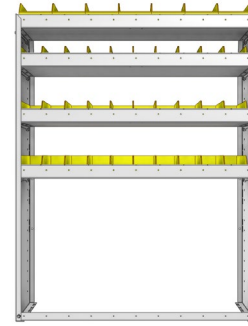

SHELVING UNITS

PROFILED BACK BIN UNITS

PART NUMBER	DEEP (IN.)	WIDE (IN.)	HIGH (IN.)	NRW / STD SHELVES	NRW / STD BINS	WEIGHT (LBS.)	OPTIONS							
							1 DOOR	BACK PANEL	NRW SHELF	STD SHELF	1 NRW BIN	1 STD BIN	1 NRW SHELF LINER	1 STD SHELF LINER
23-4358-3	13.5	43	58	1 / 2	7 / 20	65	DO-430	PRB-458	SBS-41	SBS-43	SM-BIN	MD-BIN	SBL-41	SBL-43
23-4358-4	13.5	43	58	1 / 3	7 / 30	80	DO-430	PRB-458	SBS-41	SBS-43	SM-BIN	MD-BIN	SBL-41	SBL-43
23-4558-3	15.5	43	58	1 / 2	10 / 10	77	DO-430	PRB-458	SBS-43	SBS-45	MD-BIN	LG-BIN	SBL-43	SBL-45
23-4558-4	15.5	43	58	1 / 3	10 / 15	96	DO-430	PRB-458	SBS-43	SBS-45	MD-BIN	LG-BIN	SBL-43	SBL-45