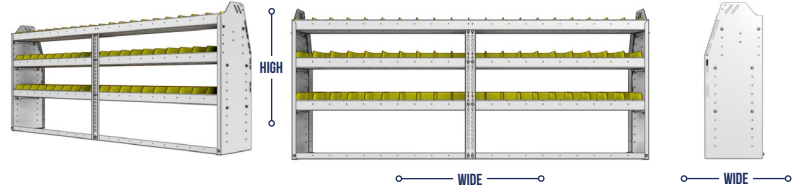

SHELVING UNITS

PROFILED BACK BIN UNITS

PART NUMBER	DEEP (IN.)	WIDE (IN.)	HIGH (IN.)	NRW / STD SHELVES	NRW / STD BINS	WEIGHT (LBS.)	OPTIONS							
							2 DOOR KIT	BACK PANEL	NRW SHELF	STD SHELF	1 NRW BIN	1 STD BIN	1 NRW SHELF LINER	1 STD SHELF LINER
23-8336-3	13.5	86.38	36	1 / 2	20 / 40	93	DO-840	PRB-836	NBS-81	SBS-83	SH-BIN	MD-BIN	NBL-81	SBL-83
23-8336-4	13.5	86.38	36	1 / 3	20 / 60	123	DO-840	PRB-836	NBS-81	SBS-83	SH-BIN	MD-BIN	NBL-81	SBL-83
23-8536-3	15.5	86.38	36	1 / 2	20 / 20	114	DO-840	PRB-836	NBS-83	SBS-85	MD-BIN	LG-BIN	NBL-83	SBL-85
23-8536-4	15.5	86.38	36	1 / 3	20 / 30	150	DO-840	PRB-836	NBS-83	SBS-85	MD-BIN	LG-BIN	NBL-83	SBL-85