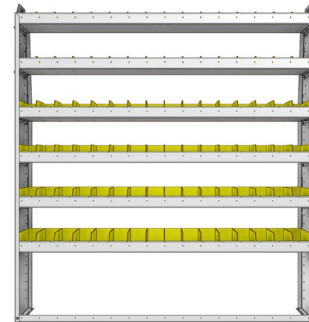

PART NUMBER	DEEP (IN.)	WIDE (IN.)	HIGH (IN.)	NRW / STD SHELVES	NRW / STD BINS	WEIGHT (LBS.)	OPTIONS							
							1 DOOR	BACK PANEL	NRW SHELF	STD SHELF	1 NRW BIN	1 STD BIN	1 NRW SHELF LINER	1 STD SHELF LINER
23-6372-5	13.5	69.13	72	2 / 3	32 / 48	122	DO-670	PRB-672	NBS-61	SBS-63	SH-BIN	MD-BIN	NBL-61	SBL-63
23-6372-6	13.5	69.13	72	2 / 4	32 / 64	141	DO-670	PRB-672	NBS-61	SBS-63	SH-BIN	MD-BIN	NBL-61	SBL-63
23-6572-5	15.5	69.13	72	2 / 3	32 / 24	150	DO-670	PRB-672	NBS-63	SBS-65	MD-BIN	LG-BIN	NBL-63	SBL-65
23-6572-6	15.5	69.13	72	2 / 4	32 / 32	175	DO-670	PRB-672	NBS-63	SBS-65	MD-BIN	LG-BIN	NBL-63	SBL-65