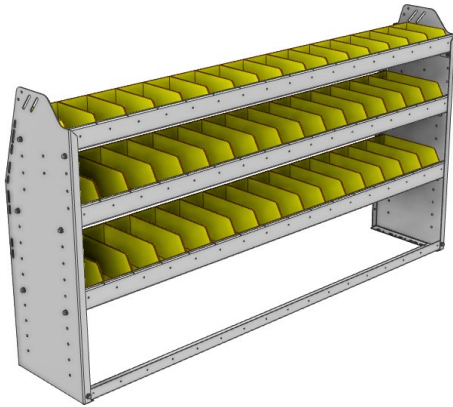

PART NUMBER	DEEP (IN.)	WIDE (IN.)	HIGH (IN.)	NRW / STD SHELVES	NRW / STD BINS	WEIGHT (LBS.)	OPTIONS							
							1 DOOR	BACK PANEL	NRW SHELF	STD SHELF	1 NRW BIN	1 STD BIN	1 NRW SHELF LINER	1 STD SHELF LINER
23-6336-3	13.5	69.13	36	1 / 2	16 / 32	76	DO-670	PRB-636	NBS-61	SBS-63	SH-BIN	MD-BIN	NBL-61	SBL-63
23-6336-4	13.5	69.13	36	1 / 3	16 / 48	101	DO-670	PRB-636	NBS-61	SBS-63	SH-BIN	MD-BIN	NBL-61	SBL-63
23-6536-3	15.5	69.13	36	1 / 2	16 / 16	93	DO-670	PRB-636	NBS-63	SBS-65	MD-BIN	LG-BIN	NBL-63	SBL-65
23-6536-4	15.5	69.13	36	1 / 3	16 / 24	122	DO-670	PRB-636	NBS-63	SBS-65	MD-BIN	LG-BIN	NBL-63	SBL-65