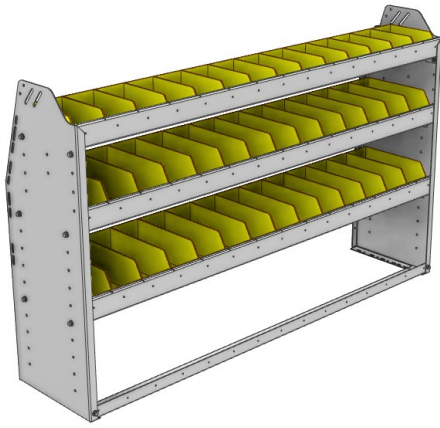

STRONG. Our injection molded polypropylene bins are thick, strong and resistant to extreme cold.

ADJUSTABLE. Our Side Panels are designed so you can adjust your shelves in 2" increments.

Shown with optional equipment available in the accessories section.

SHELVING UNITS

PROFILED BACK BIN UNITS

PART NUMBER	DEEP (IN.)	WIDE (IN.)	HIGH (IN.)	NRW / STD SHELVES	NRW / STD BINS	WEIGHT (LBS.)	OPTIONS							
							1 DOOR	BACK PANEL	NRW SHELF	STD SHELF	1 NRW BIN	1 STD BIN	1 NRW SHELF LINER	1 STD SHELF LINER
23-4372-5	13.5	43	72	2 / 3	20 / 30	87	DO-430	PRB-472	NBS-41	SBS-43	SH-BIN	MD-BIN	NBL-41	SBL-43
23-4372-6	13.5	43	72	2 / 4	20 / 40	99	DO-430	PRB-472	NBS-41	SBS-43	SH-BIN	MD-BIN	NBL-41	SBL-43
23-4572-5	15.5	43	72	2 / 3	20 / 15	106	DO-430	PRB-472	NBS-43	SBS-45	MD-BIN	LG-BIN	NBL-43	SBL-45
23-4572-6	15.5	43	72	2 / 4	20 / 20	122	DO-430	PRB-472	NBS-43	SBS-45	MD-BIN	LG-BIN	NBL-43	SBL-45

SHELVING UNITS

PROFILED BACK BIN UNITS

PART NUMBER	DEEP (IN.)	WIDE (IN.)	HIGH (IN.)	NRW / STD SHELVES	NRW / STD BINS	WEIGHT (LBS.)	OPTIONS							
							1 DOOR	BACK PANEL	NRW SHELF	STD SHELF	1 NRW BIN	1 STD BIN	1 NRW SHELF LINER	1 STD SHELF LINER
23-5336-3	13.5	59.94	36	1 / 2	14 / 28	69	DO-585	PRB-536	NBS-51	SBS-53	SH-BIN	MD-BIN	NBL-51	SBL-53
23-5336-4	13.5	59.94	36	1 / 3	14 / 42	90	DO-585	PRB-536	NBS-51	SBS-53	SH-BIN	MD-BIN	NBL-51	SBL-53
23-5536-3	15.5	59.94	36	1 / 2	14 / 14	84	DO-585	PRB-536	NBS-53	SBS-55	MD-BIN	LG-BIN	NBL-53	SBL-55
23-5536-4	15.5	59.94	36	1 / 3	14 / 21	109	DO-585	PRB-536	NBS-53	SBS-55	MD-BIN	LG-BIN	NBL-53	SBL-55