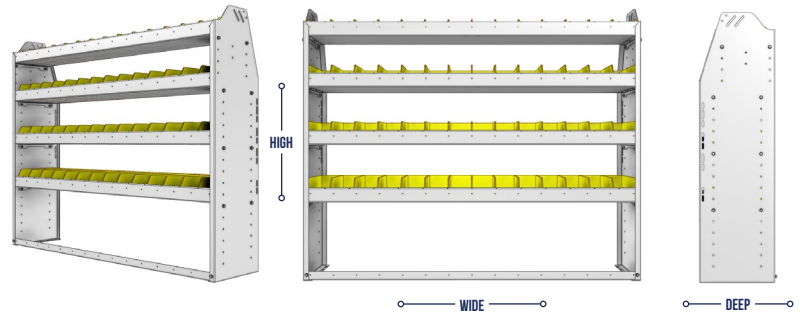

PART NUMBER	DEEP (IN.)	WIDE (IN.)	HIGH (IN.)	NRW / STD SHELVES	NRW / STD BINS	WEIGHT (LBS.)	OPTIONS							
							1 DOOR	BACK PANEL	NRW SHELF	STD SHELF	1 NRW BIN	1 STD BIN	1 NRW SHELF LINER	1 STD SHELF LINER
23-4363-4	13.5	43	63	1 / 3	7 / 30	82	DO-430	PRB-463	SBS-41	SBS-43	SM-BIN	MD-BIN	SBL-41	SBL-43
23-4363-5	13.5	43	63	1 / 4	7 / 40	94	DO-430	PRB-463	SBS-41	SBS-43	SM-BIN	MD-BIN	SBL-41	SBL-43
23-4563-4	15.5	43	63	1 / 3	10 / 15	97	DO-430	PRB-463	SBS-43	SBS-45	MD-BIN	LG-BIN	SBL-43	SBL-45
23-4563-5	15.5	43	63	1 / 4	10 / 20	114	DO-430	PRB-463	SBS-43	SBS-45	MD-BIN	LG-BIN	SBL-43	SBL-45

SHELVING UNITS

PROFILED BACK BIN UNITS

PART NUMBER	DEEP (IN.)	WIDE (IN.)	HIGH (IN.)	NRW / STD SHELVES	NRW / STD BINS	WEIGHT (LBS.)	OPTIONS							
							1 DOOR	BACK PANEL	NRW SHELF	STD SHELF	1 NRW BIN	1 STD BIN	1 NRW SHELF LINER	1 STD SHELF LINER
23-4372-5	13.5	43	72	2 / 3	20 / 30	87	DO-430	PRB-472	NBS-41	SBS-43	SH-BIN	MD-BIN	NBL-41	SBL-43
23-4372-6	13.5	43	72	2 / 4	20 / 40	99	DO-430	PRB-472	NBS-41	SBS-43	SH-BIN	MD-BIN	NBL-41	SBL-43
23-4572-5	15.5	43	72	2 / 3	20 / 15	106	DO-430	PRB-472	NBS-43	SBS-45	MD-BIN	LG-BIN	NBL-43	SBL-45
23-4572-6	15.5	43	72	2 / 4	20 / 20	122	DO-430	PRB-472	NBS-43	SBS-45	MD-BIN	LG-BIN	NBL-43	SBL-45

SHELVING UNITS

PROFILED BACK BIN UNITS

PART NUMBER	DEEP (IN.)	WIDE (IN.)	HIGH (IN.)	NRW / STD SHELVES	NRW / STD BINS	WEIGHT (LBS.)	OPTIONS							
							1 DOOR	BACK PANEL	NRW SHELF	STD SHELF	1 NRW BIN	1 STD BIN	1 NRW SHELF LINER	1 STD SHELF LINER
23-5336-3	13.5	59.94	36	1 / 2	14 / 28	69	DO-585	PRB-536	NBS-51	SBS-53	SH-BIN	MD-BIN	NBL-51	SBL-53
23-5336-4	13.5	59.94	36	1 / 3	14 / 42	90	DO-585	PRB-536	NBS-51	SBS-53	SH-BIN	MD-BIN	NBL-51	SBL-53
23-5536-3	15.5	59.94	36	1 / 2	14 / 14	84	DO-585	PRB-536	NBS-53	SBS-55	MD-BIN	LG-BIN	NBL-53	SBL-55
23-5536-4	15.5	59.94	36	1 / 3	14 / 21	109	DO-585	PRB-536	NBS-53	SBS-55	MD-BIN	LG-BIN	NBL-53	SBL-55