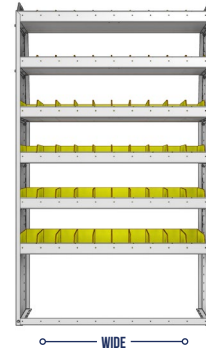

PROFILED BACK BIN UNITS