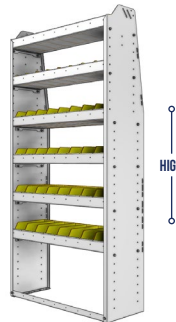

PART NUMBER	DEEP (IN.)	WIDE (IN.)	HIGH (IN.)	NRW / STD SHELVES	NRW / STD BINS	WEIGHT (LBS.)	OPTIONS							
							1 DOOR	BACK PANEL	NRW SHELF	STD SHELF	1 NRW BIN	1 STD BIN	1 NRW SHELF LINER	1 STD SHELF LINER
23-3372-5	13.5	34.5	72	2 / 3	16 / 24	75	DO-345	PRB-372	NBS-31	SBS-33	SH-BIN	MD-BIN	NBL-31	SBL-33
23-3372-6	13.5	34.5	72	2 / 4	16 / 32	85	DO-345	PRB-372	NBS-31	SBS-33	SH-BIN	MD-BIN	NBL-31	SBL-33
23-3572-5	15.5	34.5	72	2 / 3	16 / 12	91	DO-345	PRB-372	NBS-33	SBS-35	MD-BIN	LG-BIN	NBL-33	SBL-35
23-3572-6	15.5	34.5	72	2 / 4	16 / 16	104	DO-345	PRB-372	NBS-33	SBS-35	MD-BIN	LG-BIN	NBL-33	SBL-35