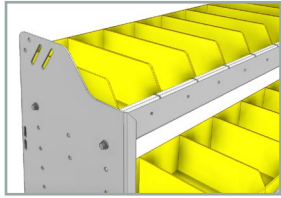

SHELVING UNITS

BIN SHELVING
PROFILED BACK

SHELVING UNITS

PROFILED BACK BIN UNITS

Our profiled back bin shelving modules are fabricated with 5052-H32 .100" thick aluminium. They are lightweight, strong and sturdy thanks to special aluminum alloys and advanced precision forging methods. Carefully designed with smart and functional features that are based upon 50 years of design, fabrication and installation experience. Our wide array of module dimensions makes it easy to satisfy your individual storage requirements.

STRONG. Our injection molded polypropylene bins are thick, strong and resistant to extreme cold.

ADJUSTABLE. Our Side Panels are designed so you can adjust your shelves in 2" increments.

Shown with optional equipment available in the accessories section.

TOUGH. For added strength, our 72", 84" and 92" wide modules come with an adjustable mid support beam.

FLEXIBLE. Our shelving modules are designed to accommodate our unique backpanelling option.

SMART. Our 1.5" lower lip design gives you extra room to use a powerdrill, and is designed to bolt down on the top of the floor's strengthening ribs.