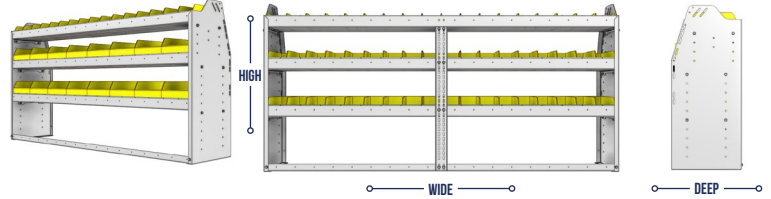

PROFILED BACK BIN UNITS

PART NUMBER	DEEP (IN.)	WIDE (IN.)	HIGH (IN.)	NRW / STD SHELVES	NRW / STD BINS	WEIGHT (LBS.)	OPTIONS							
							2 DOOR KIT	BACK PANEL	NRW SHELF	STD SHELF	1 NRW BIN	1 STD BIN	1 NRW SHELF LINER	1 STD SHELF LINER
23-7336-3	13.5	77.75	36	1 / 2	18 / 36	85	DO-750	PRB-736	NBS-71	SBS-73	SH-BIN	MD-BIN	NBL-71	SBL-73
23-7336-4	13.5	77.75	36	1 / 3	18 / 54	112	DO-750	PRB-736	NBS-71	SBS-73	SH-BIN	MD-BIN	NBL-71	SBL-73
23-7536-3	15.5	77.75	36	1 / 2	18 / 18	104	DO-750	PRB-736	NBS-73	SBS-75	MD-BIN	LG-BIN	NBL-73	SBL-75
23-7536-4	15.5	77.75	36	1 / 3	18 / 27	136	DO-750	PRB-736	NBS-73	SBS-75	MD-BIN	LG-BIN	NBL-73	SBL-75