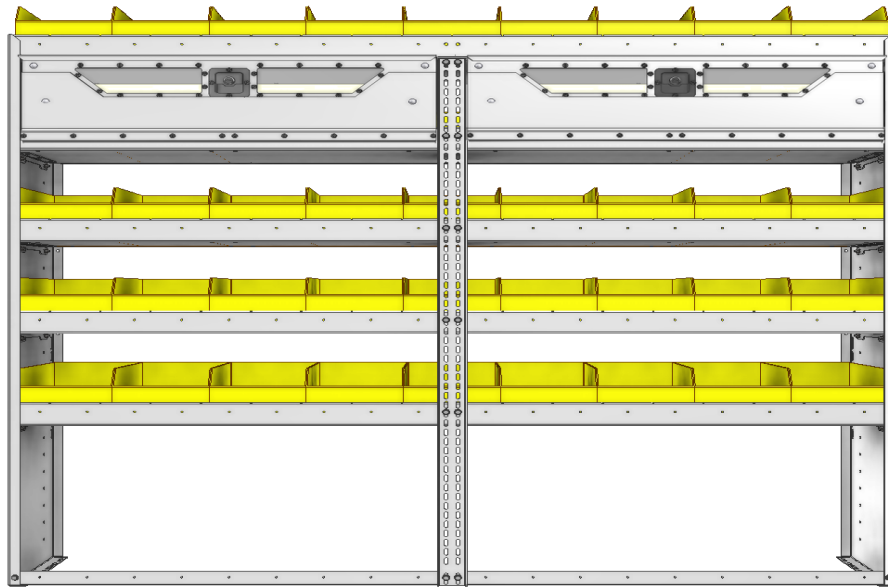

SHELVING UNITS

BIN SHELVING
PROFILED BACK

SHELVING UNITS

PROFILED BACK BIN UNITS

Our profiled back bin shelving modules are fabricated with 5052-H32 .100" thick aluminium. They are lightweight, strong and sturdy thanks to special aluminum alloys and advanced precision forging methods. Carefully designed with smart and functional features that are based upon 50 years of design, fabrication and installation experience. Our wide array of module dimensions makes it easy to satisfy your individual storage requirements.

STRONG. Our injection molded polypropylene bins are thick, strong and resistant to extreme cold.

ADJUSTABLE. Our Side Panels are designed so you can adjust your shelves in 2" increments.

Shown with optional equipment available in the accessories section.

TOUGH. For added strength, our 72", 84" and 92" wide modules come with an adjustable mid support beam.

FLEXIBLE. Our shelving modules are designed to accommodate our unique backpanelling option.

SMART. Our 1.5" lower lip design gives you extra room to use a powerdrill, and is designed to bolt down on the top of the floor's strengthening ribs.