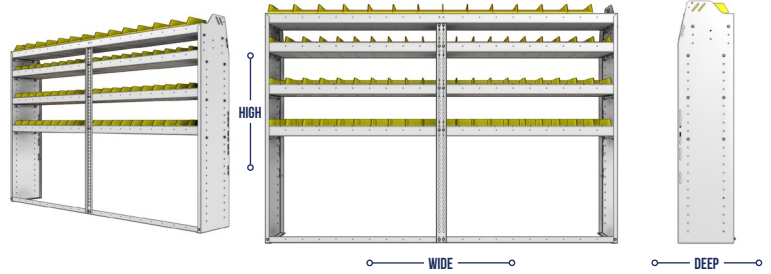

PART NUMBER	DEEP (IN.)	WIDE (IN.)	HIGH (IN.)	NRW / STD SHELVES	NRW / STD BINS	WEIGHT (LBS.)	OPTIONS							
							2 DOOR KIT	BACK PANEL	NRW SHELF	STD SHELF	1 NRW BIN	1 STD BIN	1 NRW SHELF LINER	1 STD SHELF LINER
23-8358-3	13.5	86.38	58	1 / 2	14 / 40	108	DO-840	PRB-858	SBS-81	SBS-83	SM-BIN	MD-BIN	SBL-81	SBL-83
23-8358-4	13.5	86.38	58	1 / 3	14 / 60	139	DO-840	PRB-858	SBS-81	SBS-83	SM-BIN	MD-BIN	SBL-81	SBL-83
23-8558-3	15.5	86.38	58	1 / 2	20 / 20	131	DO-840	PRB-858	SBS-83	SBS-85	MD-BIN	LG-BIN	SBL-83	SBL-85
23-8558-4	15.5	86.38	58	1 / 3	20 / 30	168	DO-840	PRB-858	SBS-83	SBS-85	MD-BIN	LG-BIN	SBL-83	SBL-85