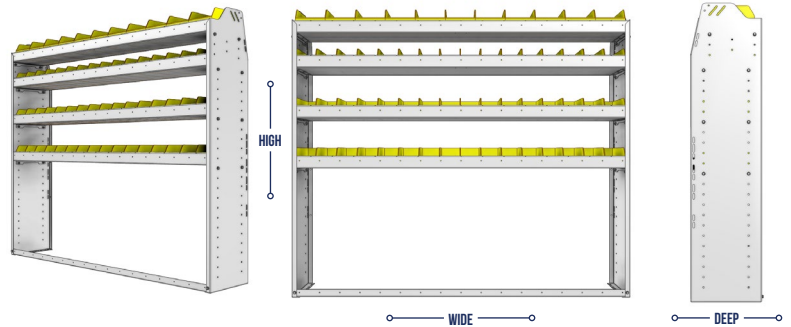

SHELVING UNITS

PROFILED BACK BIN UNITS

PART NUMBER	DEEP (IN.)	WIDE (IN.)	HIGH (IN.)	NRW / STD SHELVES	NRW / STD BINS	WEIGHT (LBS.)	OPTIONS							
							1 DOOR	BACK PANEL	NRW SHELF	STD SHELF	1 NRW BIN	1 STD BIN	1 NRW SHELF LINER	1 STD SHELF LINER
23-5372-5	13.5	59.94	72	2 / 3	28 / 42	110	DO-585	PRB-572	NBS-51	SBS-53	SH-BIN	MD-BIN	NBL-51	SBL-53
23-5372-6	13.5	59.94	72	2 / 4	28 / 56	126	DO-585	PRB-572	NBS-51	SBS-53	SH-BIN	MD-BIN	NBL-51	SBL-53
23-5572-5	15.5	59.94	72	2 / 3	28 / 21	135	DO-585	PRB-572	NBS-53	SBS-55	MD-BIN	LG-BIN	NBL-53	SBL-55
23-5572-6	15.5	59.94	72	2 / 4	28 / 28	157	DO-585	PRB-572	NBS-53	SBS-55	MD-BIN	LG-BIN	NBL-53	SBL-55

PART NUMBER	DEEP (IN.)	WIDE (IN.)	HIGH (IN.)	NRW / STD SHELVES	NRW / STD BINS	WEIGHT (LBS.)	OPTIONS							
							1 DOOR	BACK PANEL	NRW SHELF	STD SHELF	1 NRW BIN	1 STD BIN	1 NRW SHELF LINER	1 STD SHELF LINER
23-6336-3	13.5	69.13	36	1 / 2	16 / 32	76	DO-670	PRB-636	NBS-61	SBS-63	SH-BIN	MD-BIN	NBL-61	SBL-63
23-6336-4	13.5	69.13	36	1 / 3	16 / 48	101	DO-670	PRB-636	NBS-61	SBS-63	SH-BIN	MD-BIN	NBL-61	SBL-63
23-6536-3	15.5	69.13	36	1 / 2	16 / 16	93	DO-670	PRB-636	NBS-63	SBS-65	MD-BIN	LG-BIN	NBL-63	SBL-65
23-6536-4	15.5	69.13	36	1 / 3	16 / 24	122	DO-670	PRB-636	NBS-63	SBS-65	MD-BIN	LG-BIN	NBL-63	SBL-65

SHELVING UNITS

PROFILED BACK BIN UNITS

PART NUMBER	DEEP (IN.)	WIDE (IN.)	HIGH (IN.)	NRW / STD SHELVES	NRW / STD BINS	WEIGHT (LBS.)	OPTIONS							
							1 DOOR	BACK PANEL	NRW SHELF	STD SHELF	1 NRW BIN	1 STD BIN	1 NRW SHELF LINER	1 STD SHELF LINER
23-6348-3	13.5	69.13	48	1 / 2	16 / 32	80	DO-670	PRB-648	NBS-61	SBS-63	SH-BIN	MD-BIN	NBL-61	SBL-63
23-6348-4	13.5	69.13	48	1 / 3	16 / 48	104	DO-670	PRB-648	NBS-61	SBS-63	SH-BIN	MD-BIN	NBL-61	SBL-63
23-6548-3	15.5	69.13	48	1 / 2	16 / 16	97	DO-670	PRB-648	NBS-63	SBS-65	MD-BIN	LG-BIN	NBL-63	SBL-65
23-6548-4	15.5	69.13	48	1 / 3	16 / 24	126	DO-670	PRB-648	NBS-63	SBS-65	MD-BIN	LG-BIN	NBL-63	SBL-65