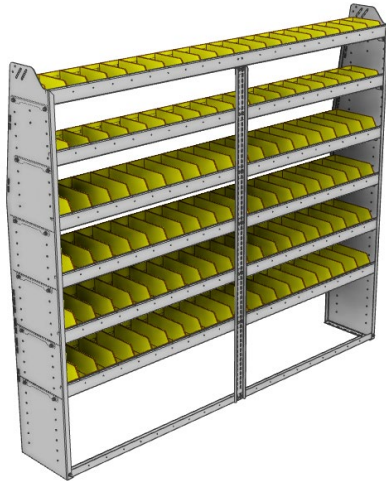

SHELVING UNITS

PROFILED BACK BIN UNITS

PART NUMBER	DEEP (IN.)	WIDE (IN.)	HIGH (IN.)	NRW / STD SHELVES	NRW / STD BINS	WEIGHT (LBS.)	OPTIONS							
							2 DOOR KIT	BACK PANEL	NRW SHELF	STD SHELF	1 NRW BIN	1 STD BIN	1 NRW SHELF LINER	1 STD SHELF LINER
23-8372-5	13.5	86.38	72	2 / 3	40 / 60	148	DO-840	PRB-872	NBS-81	SBS-83	SH-BIN	MD-BIN	NBL-81	SBL-83
23-8372-6	13.5	86.38	72	2 / 4	40 / 80	172	DO-840	PRB-872	NBS-81	SBS-83	SH-BIN	MD-BIN	NBL-81	SBL-83
23-8572-5	15.5	86.38	72	2 / 3	40 / 30	184	DO-840	PRB-872	NBS-83	SBS-85	MD-BIN	LG-BIN	NBL-83	SBL-85
23-8572-6	15.5	86.38	72	2 / 4	40 / 40	215	DO-840	PRB-872	NBS-83	SBS-85	MD-BIN	LG-BIN	NBL-83	SBL-85