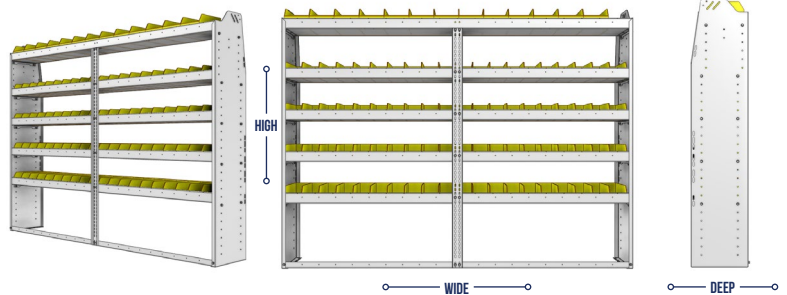

PART NUMBER	DEEP (IN.)	WIDE (IN.)	HIGH (IN.)	NRW / STD SHELVES	NRW / STD BINS	WEIGHT (LBS.)	OPTIONS							
							2 DOOR KIT	BACK PANEL	NRW SHELF	STD SHELF	1 NRW BIN	1 STD BIN	1 NRW SHELF LINER	1 STD SHELF LINER
23-8363-4	13.5	86.38	63	1 / 3	14 / 60	140	DO-840	PRB-863	SBS-81	SBS-83	SM-BIN	MD-BIN	SBL-81	SBL-83
23-8363-5	13.5	86.38	63	1 / 4	14 / 80	164	DO-840	PRB-863	SBS-81	SBS-83	SM-BIN	MD-BIN	SBL-81	SBL-83
23-8563-4	15.5	86.38	63	1 / 3	20 / 30	169	DO-840	PRB-863	SBS-83	SBS-85	MD-BIN	LG-BIN	SBL-83	SBL-85
23-8563-5	15.5	86.38	63	1 / 4	20 / 40	201	DO-840	PRB-863	SBS-83	SBS-85	MD-BIN	LG-BIN	SBL-83	SBL-85