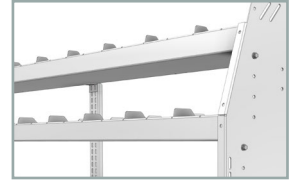

SHELVING UNITS

BIN SHELVING
PROFILED BACK

SHELVING UNITS

PROFILED BACK BIN UNITS

Our profiled back bin shelving modules are fabricated with 5052-H32 .100" thick aluminium. They are lightweight, strong and sturdy thanks to special aluminum alloys and advanced precision forging methods. Carefully designed with smart and functional features that are based upon 50 years of design, fabrication and installation experience. Our wide array of module dimensions makes it easy to satisfy your individual storage requirements.

STRONG. Our injection molded polypropylene bins are thick, strong and resistant to extreme cold.

ADJUSTABLE. Our Side Panels are designed so you can adjust your shelves in 2" increments.

Shown with optional equipment available in the accessories section.

TOUGH. For added strength, our 72", 84" and 92" wide modules come with an adjustable mid support beam.

FLEXIBLE. Our shelving modules are designed to accommodate our unique backpanelling option.

SMART. Our 1.5" lower lip design gives you extra room to use a powerdrill, and is designed to bolt down on the top of the floor's strengthening ribs.