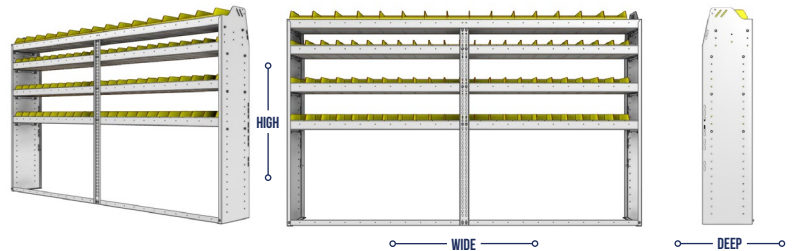

PART NUMBER	DEEP (IN.)	WIDE (IN.)	HIGH (IN.)	NRW / STD SHELVES	NRW / STD BINS	WEIGHT (LBS.)	OPTIONS							
							2 DOOR KIT	BACK PANEL	NRW SHELF	STD SHELF	1 NRW BIN	1 STD BIN	1 NRW SHELF LINER	1 STD SHELF LINER
23-9358-3	13.5	95	58	1 / 2	15 / 44	118	DO-940	PRB-958	SBS-91	SBS-93	SM-BIN	MD-BIN	SBL-91	SBL-93
23-9358-4	13.5	95	58	1 / 3	15 / 66	151	DO-940	PRB-958	SBS-91	SBS-93	SM-BIN	MD-BIN	SBL-91	SBL-93
23-9558-3	15.5	95	58	1 / 2	22 / 22	143	DO-940	PRB-958	SBS-93	SBS-95	MD-BIN	LG-BIN	SBL-93	SBL-95
23-9558-4	15.5	95	58	1 / 3	22 / 33	183	DO-940	PRB-958	SBS-93	SBS-95	MD-BIN	LG-BIN	SBL-93	SBL-95