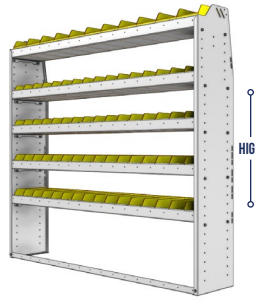

SHELVING UNITS

PROFILED BACK BIN UNITS

PART NUMBER	DEEP (IN.)	WIDE (IN.)	HIGH (IN.)	NRW / STD SHELVES	NRW / STD BINS	WEIGHT (LBS.)	OPTIONS							
							1 DOOR	BACK PANEL	NRW SHELF	STD SHELF	1 NRW BIN	1 STD BIN	1 NRW SHELF LINER	1 STD SHELF LINER
23-6363-4	13.5	69.13	63	1 / 3	11 / 48	115	DO-670	PRB-663	SBS-61	SBS-63	SM-BIN	MD-BIN	SBL-61	SBL-63
23-6363-5	13.5	69.13	63	1 / 4	11 / 64	134	DO-670	PRB-663	SBS-61	SBS-63	SM-BIN	MD-BIN	SBL-61	SBL-63
23-6563-4	15.5	69.13	63	1 / 3	16 / 24	139	DO-670	PRB-663	SBS-63	SBS-65	MD-BIN	LG-BIN	SBL-63	SBL-65
23-6563-5	15.5	69.13	63	1 / 4	16 / 32	164	DO-670	PRB-663	SBS-63	SBS-65	MD-BIN	LG-BIN	SBL-63	SBL-65