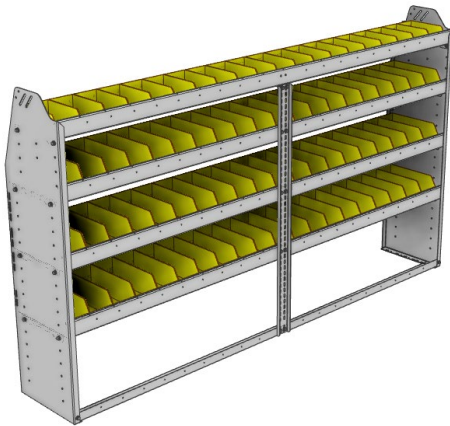

PART NUMBER	DEEP (IN.)	WIDE (IN.)	HIGH (IN.)	NRW / STD SHELVES	NRW / STD BINS	WEIGHT (LBS.)	OPTIONS							
							2 DOOR KIT	BACK PANEL	NRW SHELF	STD SHELF	1 NRW BIN	1 STD BIN	1 NRW SHELF LINER	1 STD SHELF LINER
23-8348-3	13.5	86.38	48	1 / 2	20 / 40	97	DO-840	PRB-848	NBS-81	SBS-83	SH-BIN	MD-BIN	NBL-81	SBL-83
23-8348-4	13.5	86.38	48	1 / 3	20 / 60	127	DO-840	PRB-848	NBS-81	SBS-83	SH-BIN	MD-BIN	NBL-81	SBL-83
23-8548-3	15.5	86.38	48	1 / 2	20 / 20	118	DO-840	PRB-848	NBS-83	SBS-85	MD-BIN	LG-BIN	NBL-83	SBL-85
23-8548-4	15.5	86.38	48	1 / 3	20 / 30	154	DO-840	PRB-848	NBS-83	SBS-85	MD-BIN	LG-BIN	NBL-83	SBL-85