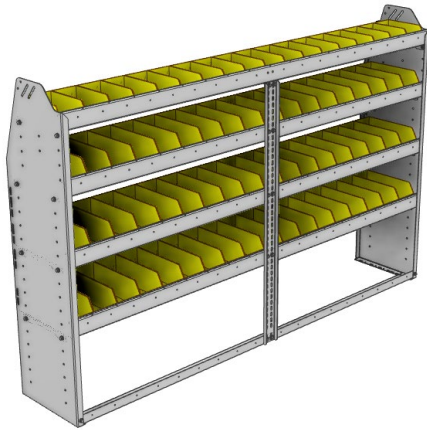

PART NUMBER	DEEP (IN.)	WIDE (IN.)	HIGH (IN.)	NRW / STD SHELVES	NRW / STD BINS	WEIGHT (LBS.)	OPTIONS							
							1 DOOR	BACK PANEL	NRW SHELF	STD SHELF	1 NRW BIN	1 STD BIN	1 NRW SHELF LINER	1 STD SHELF LINER
23-6372-5	13.5	69.13	72	2 / 3	32 / 48	122	DO-670	PRB-672	NBS-61	SBS-63	SH-BIN	MD-BIN	NBL-61	SBL-63
23-6372-6	13.5	69.13	72	2 / 4	32 / 64	141	DO-670	PRB-672	NBS-61	SBS-63	SH-BIN	MD-BIN	NBL-61	SBL-63
23-6572-5	15.5	69.13	72	2 / 3	32 / 24	150	DO-670	PRB-672	NBS-63	SBS-65	MD-BIN	LG-BIN	NBL-63	SBL-65
23-6572-6	15.5	69.13	72	2 / 4	32 / 32	175	DO-670	PRB-672	NBS-63	SBS-65	MD-BIN	LG-BIN	NBL-63	SBL-65

SHELVING UNITS

PROFILED BACK BIN UNITS

PART NUMBER	DEEP (IN.)	WIDE (IN.)	HIGH (IN.)	NRW / STD SHELVES	NRW / STD BINS	WEIGHT (LBS.)	OPTIONS							
							2 DOOR KIT	BACK PANEL	NRW SHELF	STD SHELF	1 NRW BIN	1 STD BIN	1 NRW SHELF LINER	1 STD SHELF LINER
23-7336-3	13.5	77.75	36	1 / 2	18 / 36	85	DO-750	PRB-736	NBS-71	SBS-73	SH-BIN	MD-BIN	NBL-71	SBL-73
23-7336-4	13.5	77.75	36	1 / 3	18 / 54	112	DO-750	PRB-736	NBS-71	SBS-73	SH-BIN	MD-BIN	NBL-71	SBL-73
23-7536-3	15.5	77.75	36	1 / 2	18 / 18	104	DO-750	PRB-736	NBS-73	SBS-75	MD-BIN	LG-BIN	NBL-73	SBL-75
23-7536-4	15.5	77.75	36	1 / 3	18 / 27	136	DO-750	PRB-736	NBS-73	SBS-75	MD-BIN	LG-BIN	NBL-73	SBL-75