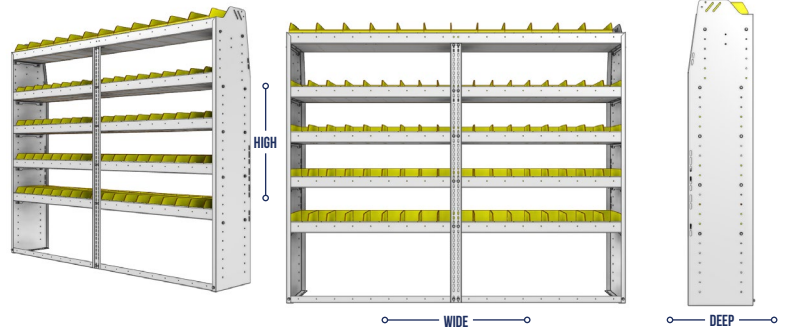

PART NUMBER	DEEP (IN.)	WIDE (IN.)	HIGH (IN.)	NRW / STD SHELVES	NRW / STD BINS	WEIGHT (LBS.)	OPTIONS							
							2 DOOR KIT	BACK PANEL	NRW SHELF	STD SHELF	1 NRW BIN	1 STD BIN	1 NRW SHELF LINER	1 STD SHELF LINER
23-7363-4	13.5	77.75	63	1 / 3	12 / 54	128	DO-750	PRB-763	SBS-71	SBS-73	SM-BIN	MD-BIN	SBL-71	SBL-73
23-7363-5	13.5	77.75	63	1 / 4	12 / 72	149	DO-750	PRB-763	SBS-71	SBS-73	SM-BIN	MD-BIN	SBL-71	SBL-73
23-7563-4	15.5	77.75	63	1 / 3	18 / 27	155	DO-750	PRB-763	SBS-73	SBS-75	MD-BIN	LG-BIN	SBL-73	SBL-75
23-7563-5	15.5	77.75	63	1 / 4	18 / 36	183	DO-750	PRB-763	SBS-73	SBS-75	MD-BIN	LG-BIN	SBL-73	SBL-75