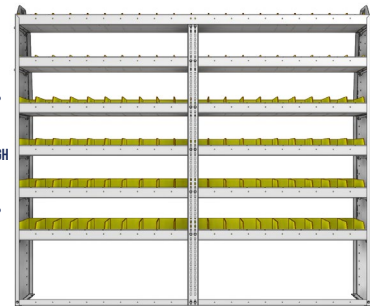

SHELVING UNITS

PROFILED BACK BIN UNITS

PART NUMBER	DEEP (IN.)	WIDE (IN.)	HIGH (IN.)	NRW / STD SHELVES	NRW / STD BINS	WEIGHT (LBS.)	OPTIONS							
							2 DOOR KIT	BACK PANEL	NRW SHELF	STD SHELF	1 NRW BIN	1 STD BIN	1 NRW SHELF LINER	1 STD SHELF LINER
23-8372-5	13.5	86.38	72	2 / 3	40 / 60	148	DO-840	PRB-872	NBS-81	SBS-83	SH-BIN	MD-BIN	NBL-81	SBL-83
23-8372-6	13.5	86.38	72	2 / 4	40 / 80	172	DO-840	PRB-872	NBS-81	SBS-83	SH-BIN	MD-BIN	NBL-81	SBL-83
23-8572-5	15.5	86.38	72	2 / 3	40 / 30	184	DO-840	PRB-872	NBS-83	SBS-85	MD-BIN	LG-BIN	NBL-83	SBL-85
23-8572-6	15.5	86.38	72	2 / 4	40 / 40	215	DO-840	PRB-872	NBS-83	SBS-85	MD-BIN	LG-BIN	NBL-83	SBL-85