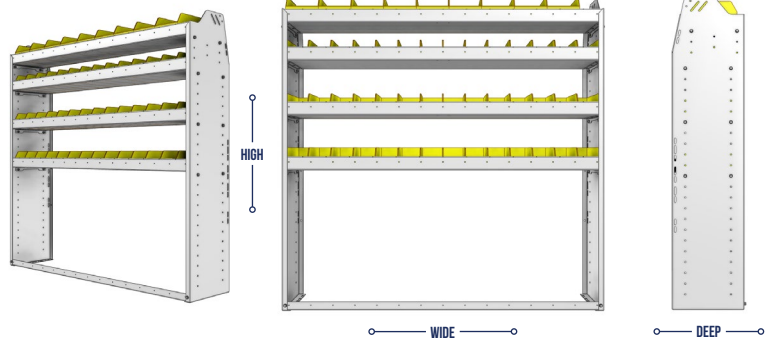

PART NUMBER	DEEP (IN.)	WIDE (IN.)	HIGH (IN.)	NRW / STD SHELVES	NRW / STD BINS	WEIGHT (LBS.)	OPTIONS							
							1 DOOR	BACK PANEL	NRW SHELF	STD SHELF	1 NRW BIN	1 STD BIN	1 NRW SHELF LINER	1 STD SHELF LINER
23-5358-3	13.5	59.94	58	1 / 2	9 / 28	80	DO-585	PRB-558	SBS-51	SBS-53	SM-BIN	MD-BIN	SBL-51	SBL-53
23-5358-4	13.5	59.94	58	1 / 3	9 / 42	102	DO-585	PRB-558	SBS-51	SBS-53	SM-BIN	MD-BIN	SBL-51	SBL-53
23-5558-3	15.5	59.94	58	1 / 2	14 / 14	98	DO-585	PRB-558	SBS-53	SBS-55	MD-BIN	LG-BIN	SBL-53	SBL-55
23-5558-4	15.5	59.94	58	1 / 3	14 / 21	123	DO-585	PRB-558	SBS-53	SBS-55	MD-BIN	LG-BIN	SBL-53	SBL-55