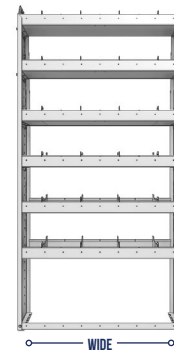

PART NUMBER	DEEP (IN.)	WIDE (IN.)	HIGH (IN.)	NRW / STD SHELVES	NRW / STD DIVIDERS	WEIGHT (LBS.)	OPTIONS							
							1 DOOR	BACK PANEL	1 NRW SHELF	1 STD SHELF	6 NRW DIVIDERS	6 STD DIVIDERS	1 NRW SHELF LINER	1 STD SHELF LINER
21-3372-5	13.5	36	72	2 / 3	8 / 12	69	DO-136	PRS-372	NSH-31	SSH-33	DV-621	DV-603	NSL-31	SSL-33
21-3372-6	13.5	36	72	2 / 4	8 / 16	78	DO-136	PRS-372	NSH-31	SSH-33	DV-621	DV-603	NSL-31	SSL-33
21-3572-5	15.5	36	72	2 / 3	8 / 12	77	DO-136	PRS-372	NSH-33	SSH-35	DV-623	DV-605	NSL-33	SSL-35
21-3572-6	15.5	36	72	2 / 4	8 / 16	86	DO-136	PRS-372	NSH-33	SSH-35	DV-623	DV-605	NSL-33	SSL-35
21-3872-5	18.5	36	72	2 / 3	8 / 12	88	DO-136	PRS-372	SSH-35	SSH-38	DV-605	DV-608	SSL-35	SSL-38
21-3872-6	18.5	36	72	2 / 4	8 / 16	99	DO-136	PRS-372	SSH-35	SSH-38	DV-605	DV-608	SSL-35	SSL-38