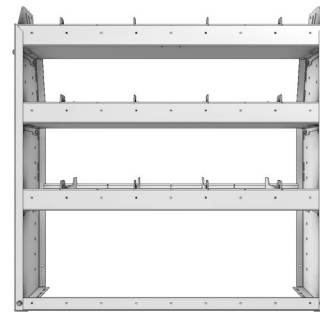

SHELVING UNITS

PROFILED BACK SHELVING UNITS

Our profiled back shelving modules are fabricated with 5052-H32 .100" thick aluminium. They are lightweight, strong and sturdy thanks to special aluminum alloys and advanced precision forging methods. Carefully designed with smart and functional features that are based upon 50 years of design, fabrication and installation experience. Our wide array of module dimensions makes it easy to satisfy your individual storage requirements.

SILENT. Our shelf dividers offer a sturdy & adjustable. Fabricated with our unique Rattle Free design.

ADJUSTABLE. Our Side Panels are designed so you can adjust your shelves in 2" increments.

TOUGH. For added strength, our 72", 84" and 92" wide modules come with an adjustable mid support beam.

FLEXIBLE. Our shelving modules are designed to accommodate our unique backpanelling option.

SMART. Our 1.5" lower lip design gives you extra room to use a powerdrill, and is designed to bolt down on the top of the floor's strengthening ribs.

HIGH

WIDE

DEEP

OPTIONS

PART NUMBER	DEEP (IN.)	WIDE (IN.)	HIGH (IN.)	NRW / STD SHELVES	NRW / STD DIVIDERS	WEIGHT (LBS.)	OPTIONS							
							1 DOOR	BACK PANEL	1 NRW SHELF	1 STD SHELF	6 NRW DIVIDERS	6 STD DIVIDERS	1 NRW SHELF LINER	1 STD SHELF LINER
21-3336-2	13.5	36	36	1 / 1	4 / 4	36	DO-136	PRS-336	NSH-31	SSH-33	DV-621	DV-603	NSL-31	SSL-33
21-3336-3	13.5	36	36	1 / 2	4 / 8	44	DO-136	PRS-336	NSH-31	SSH-33	DV-621	DV-603	NSL-31	SSL-33
21-3536-2	15.5	36	36	1 / 1	4 / 4	39	DO-136	PRS-336	NSH-33	SSH-35	DV-623	DV-605	NSL-33	SSL-35
21-3536-3	15.5	36	36	1 / 2	4 / 8	48	DO-136	PRS-336	NSH-33	SSH-35	DV-623	DV-605	NSL-33	SSL-35
21-3836-2	18.5	36	36	1 / 1	4 / 4	44	DO-136	PRS-336	SSH-35	SSH-38	DV-605	DV-608	SSL-35	SSL-38
21-3836-3	18.5	36	36	1 / 2	4 / 8	54	DO-136	PRS-336	SSH-35	SSH-38	DV-605	DV-608	SSL-35	SSL-38