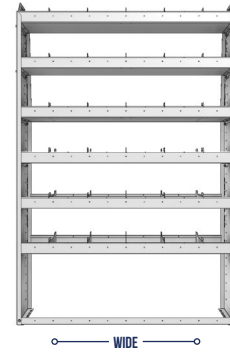

PROFILED BACK SHELVING UNITS