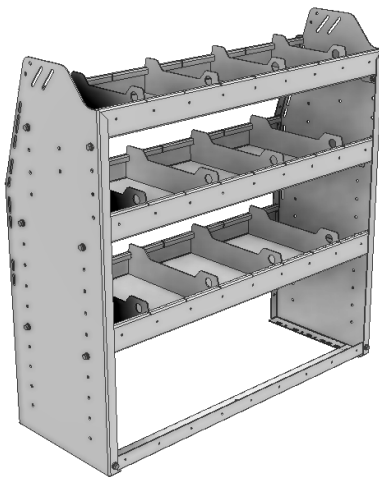

SHELVING UNITS

SEPARATOR SHELVING
PROFILED BACK

SHELVING UNITS

PROFILED BACK SHELVING UNITS

Our profiled back shelving modules are fabricated with 5052-H32 .100" thick aluminium. They are lightweight, strong and sturdy thanks to special aluminum alloys and advanced precision forging methods. Carefully designed with smart and functional features that are based upon 50 years of design, fabrication and installation experience. Our wide array of module dimensions makes it easy to satisfy your individual storage requirements.

SILENT. Our shelf dividers offer a sturdy & adjustable. Fabricated with our unique Rattle Free design.

ADJUSTABLE. Our Side Panels are designed so you can adjust your shelves in 2" increments.

Shown with optional equipment available in the accessories section.

TOUGH. For added strength, our 72", 84" and 92" wide modules come with an adjustable mid support beam.

FLEXIBLE. Our shelving modules are designed to accommodate our unique backpanelling option.

SMART. Our 1.5" lower lip design gives you extra room to use a powerdrill, and is designed to bolt down on the top of the floor's strengthening ribs.

HIGH

WIDE

DEEP

OPTIONS

PART NUMBER	DEEP (IN.)	WIDE (IN.)	HIGH (IN.)	NRW / STD SHELVES	NRW / STD DIVIDERS	WEIGHT (LBS.)	OPTIONS							
							1 DOOR	BACK PANEL	1 NRW SHELF	1 STD SHELF	6 NRW DIVIDERS	6 STD DIVIDERS	1 NRW SHELF LINER	1 STD SHELF LINER
21-3336-2	13.5	36	36	1 / 1	4 / 4	36	DO-136	PRS-336	NSH-31	SSH-33	DV-621	DV-603	NSL-31	SSL-33
21-3336-3	13.5	36	36	1 / 2	4 / 8	44	DO-136	PRS-336	NSH-31	SSH-33	DV-621	DV-603	NSL-31	SSL-33
21-3536-2	15.5	36	36	1 / 1	4 / 4	39	DO-136	PRS-336	NSH-33	SSH-35	DV-623	DV-605	NSL-33	SSL-35
21-3536-3	15.5	36	36	1 / 2	4 / 8	48	DO-136	PRS-336	NSH-33	SSH-35	DV-623	DV-605	NSL-33	SSL-35
21-3836-2	18.5	36	36	1 / 1	4 / 4	44	DO-136	PRS-336	SSH-35	SSH-38	DV-605	DV-608	SSL-35	SSL-38
21-3836-3	18.5	36	36	1 / 2	4 / 8	54	DO-136	PRS-336	SSH-35	SSH-38	DV-605	DV-608	SSL-35	SSL-38