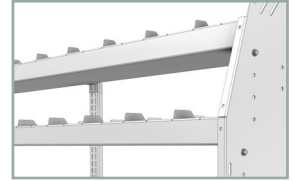

SILENT. Our shelf dividers offer a sturdy & adjustable. Fabricated with our unique Rattle Free design.

ADJUSTABLE. Our Side Panels are designed so you can adjust your shelves in 2" increments.

Shown with optional equipment available in the accessories section.

TOUGH. For added strength, our 72", 84" and 92" wide modules come with an adjustable mid support beam.

FLEXIBLE. Our shelving modules are designed to accommodate our unique backpanelling option.

SMART. Our 1.5" lower lip design gives you extra room to use a powerdrill, and is designed to bolt down on the top of the floor's strengthening ribs.