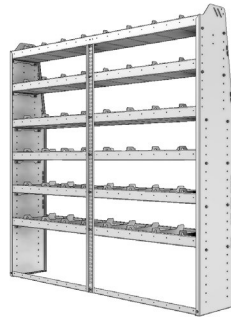

PROFILED BACK SHELVING UNITS