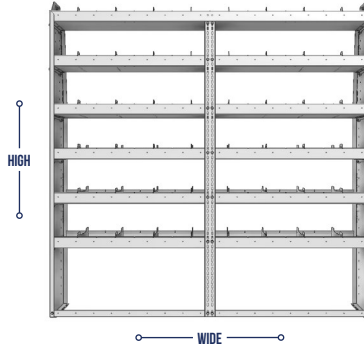

PROFILED BACK SHELVING UNITS