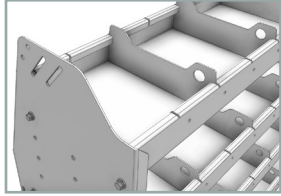

SHELVING UNITS

SEPARATOR SHELVING
PROFILED BACK

SHELVING UNITS

PROFILED BACK SHELVING UNITS

Our profiled back shelving modules are fabricated with 5052-H32 .100" thick aluminium. They are lightweight, strong and sturdy thanks to special aluminum alloys and advanced precision forging methods. Carefully designed with smart and functional features that are based upon 50 years of design, fabrication and installation experience. Our wide array of module dimensions makes it easy to satisfy your individual storage requirements.

SILENT. Our shelf dividers offer a sturdy & adjustable. Fabricated with our unique Rattle Free design.

ADJUSTABLE. Our Side Panels are designed so you can adjust your shelves in 2" increments.

Shown with optional equipment available in the accessories section.

TOUGH. For added strength, our 72", 84" and 92" wide modules come with an adjustable mid support beam.

FLEXIBLE. Our shelving modules are designed to accommodate our unique backpanelling option.

SMART. Our 1.5" lower lip design gives you extra room to use a powerdrill, and is designed to bolt down on the top of the floor's strengthening ribs.