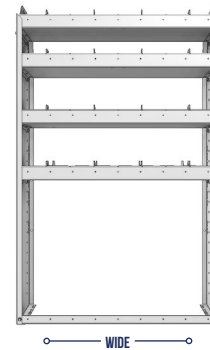

PART NUMBER	DEEP (IN.)	WIDE (IN.)	HIGH (IN.)	NRW / STD SHELVES	NRW / STD DIVIDERS	WEIGHT (LBS.)	OPTIONS							
							1 DOOR	BACK PANEL	1 NRW SHELF	1 STD SHELF	6 NRW DIVIDERS	6 STD DIVIDERS	1 NRW SHELF LINER	1 STD SHELF LINER
21-3358-3	13.5	36	58	1 / 2	4 / 8	51	DO-136	PRS-358	SSH-31	SSH-33	DV-601	DV-603	SSL-31	SSL-33
21-3358-4	13.5	36	58	1 / 3	4 / 12	60	DO-136	PRS-358	SSH-31	SSH-33	DV-601	DV-603	SSL-31	SSL-33
21-3558-3	15.5	36	58	1 / 2	4 / 8	56	DO-136	PRS-358	SSH-33	SSH-35	DV-603	DV-605	SSL-33	SSL-35
21-3558-4	15.5	36	58	1 / 3	4 / 12	66	DO-136	PRS-358	SSH-33	SSH-35	DV-603	DV-605	SSL-33	SSL-35
21-3858-3	18.5	36	58	1 / 2	4 / 8	64	DO-136	PRS-358	NSH-35	SSH-38	DV-625	DV-608	NSL-35	SSL-38
21-3858-4	18.5	36	58	1 / 3	4 / 12	75	DO-136	PRS-358	NSH-35	SSH-38	DV-625	DV-608	NSL-35	SSL-38