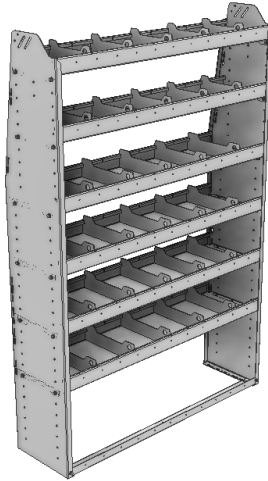

PROFILED BACK SHELVING UNITS