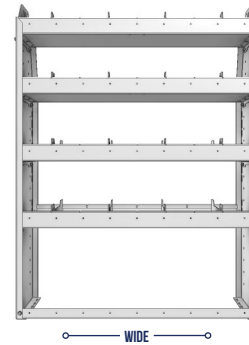

PART NUMBER	DEEP (IN.)	WIDE (IN.)	HIGH (IN.)	NRW / STD SHELVES	NRW / STD DIVIDERS	WEIGHT (LBS.)	OPTIONS							
							1 DOOR	BACK PANEL	1 NRW SHELF	1 STD SHELF	6 NRW DIVIDERS	6 STD DIVIDERS	1 NRW SHELF LINER	1 STD SHELF LINER
21-3348-3	13.5	36	48	1 / 2	4 / 8	47	DO-136	PRS-348	NSH-31	SSH-33	DV-621	DV-603	NSL-31	SSL-33
21-3348-4	13.5	36	48	1 / 3	4 / 12	57	DO-136	PRS-348	NSH-31	SSH-33	DV-621	DV-603	NSL-31	SSL-33
21-3548-3	15.5	36	48	1 / 2	4 / 8	52	DO-136	PRS-348	NSH-33	SSH-35	DV-623	DV-605	NSL-33	SSL-35
21-3548-4	15.5	36	48	1 / 3	4 / 12	62	DO-136	PRS-348	NSH-33	SSH-35	DV-623	DV-605	NSL-33	SSL-35
21-3848-3	18.5	36	48	1 / 2	4 / 8	59	DO-136	PRS-348	SSH-35	SSH-38	DV-605	DV-608	SSL-35	SSL-38
21-3848-4	18.5	36	48	1 / 3	4 / 12	71	DO-136	PRS-348	SSH-35	SSH-38	DV-605	DV-608	SSL-35	SSL-38