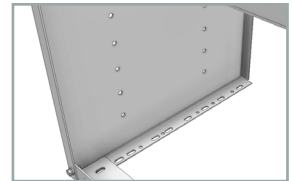

SHELVING UNITS

SEPARATOR SHELVING
PROFILED BACK

SHELVING UNITS

PROFILED BACK SHELVING UNITS

Our profiled back shelving modules are fabricated with 5052-H32 .100" thick aluminium. They are lightweight, strong and sturdy thanks to special aluminum alloys and advanced precision forging methods. Carefully designed with smart and functional features that are based upon 50 years of design, fabrication and installation experience. Our wide array of module dimensions makes it easy to satisfy your individual storage requirements.

SILENT. Our shelf dividers offer a sturdy & adjustable. Fabricated with our unique Rattle Free design.

ADJUSTABLE. Our Side Panels are designed so you can adjust your shelves in 2" increments.

Shown with optional equipment available in the accessories section.

TOUGH. For added strength, our 72", 84" and 92" wide modules come with an adjustable mid support beam.

FLEXIBLE. Our shelving modules are designed to accommodate our unique backpanelling option.

SMART. Our 1.5" lower lip design gives you extra room to use a powerdrill, and is designed to bolt down on the top of the floor's strengthening ribs.