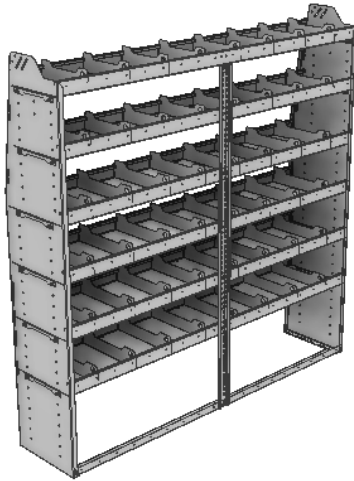

PROFILED BACK SHELVING UNITS