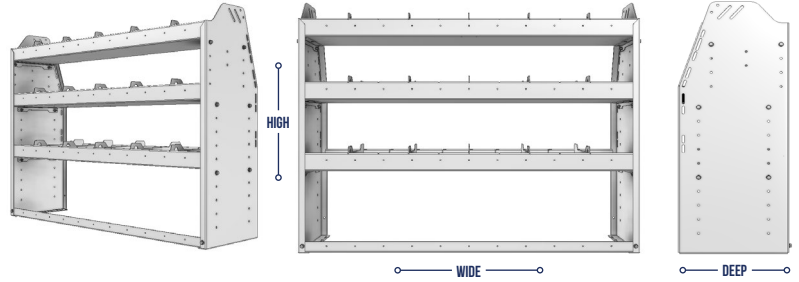

PROFILED BACK SHELVING UNITS

PART NUMBER	DEEP (IN.)	WIDE (IN.)	HIGH (IN.)	NRW / STD SHELVES	NRW / STD DIVIDERS	WEIGHT (LBS.)	OPTIONS							
							1 DOOR	BACK PANEL	1 NRW SHELF	1 STD SHELF	6 NRW DIVIDERS	6 STD DIVIDERS	1 NRW SHELF LINER	1 STD SHELF LINER
21-4336-2	13.5	48	36	1 / 1	5 / 5	41	DO-148	PRS-436	NSH-41	SSH-43	DV-621	DV-603	NSL-41	SSL-43
21-4336-3	13.5	48	36	1 / 2	5 / 10	52	DO-148	PRS-436	NSH-41	SSH-43	DV-621	DV-603	NSL-41	SSL-43
21-4536-2	15.5	48	36	1 / 1	5 / 5	45	DO-148	PRS-436	NSH-43	SSH-45	DV-623	DV-605	NSL-43	SSL-45
21-4536-3	15.5	48	36	1 / 2	5 / 10	57	DO-148	PRS-436	NSH-43	SSH-45	DV-623	DV-605	NSL-43	SSL-45
21-4836-2	18.5	48	36	1 / 1	5 / 5	51	DO-148	PRS-436	SSH-45	SSH-48	DV-605	DV-608	SSL-45	SSL-48
21-4836-3	18.5	48	36	1 / 2	5 / 10	64	DO-148	PRS-436	SSH-45	SSH-48	DV-605	DV-608	SSL-45	SSL-48