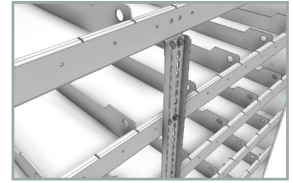

SHELVING UNITS

SEPARATOR SHELVING
PROFILED BACK

SHELVING UNITS

PROFILED BACK SHELVING UNITS

Our profiled back shelving modules are fabricated with 5052-H32 .100" thick aluminium. They are lightweight, strong and sturdy thanks to special aluminum alloys and advanced precision forging methods. Carefully designed with smart and functional features that are based upon 50 years of design, fabrication and installation experience. Our wide array of module dimensions makes it easy to satisfy your individual storage requirements.

SILENT. Our shelf dividers offer a sturdy & adjustable. Fabricated with our unique Rattle Free design.

ADJUSTABLE. Our Side Panels are designed so you can adjust your shelves in 2" increments.

Shown with optional equipment available in the accessories section.

TOUGH. For added strength, our 72", 84" and 92" wide modules come with an adjustable mid support beam.

FLEXIBLE. Our shelving modules are designed to accommodate our unique backpanelling option.

SMART. Our 1.5" lower lip design gives you extra room to use a powerdrill, and is designed to bolt down on the top of the floor's strengthening ribs.