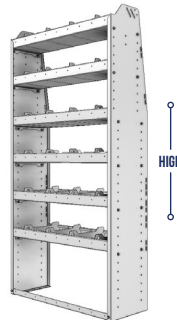

PART NUMBER	DEEP (IN.)	WIDE (IN.)	HIGH (IN.)	NRW / STD SHELVES	NRW / STD DIVIDERS	WEIGHT (LBS.)	OPTIONS							
							1 DOOR	BACK PANEL	1 NRW SHELF	1 STD SHELF	6 NRW DIVIDERS	6 STD DIVIDERS	1 NRW SHELF LINER	1 STD SHELF LINER
21-3372-5	13.5	36	72	2 / 3	8 / 12	69	DO-136	PRS-372	NSH-31	SSH-33	DV-621	DV-603	NSL-31	SSL-33
21-3372-6	13.5	36	72	2 / 4	8 / 16	78	DO-136	PRS-372	NSH-31	SSH-33	DV-621	DV-603	NSL-31	SSL-33
21-3572-5	15.5	36	72	2 / 3	8 / 12	77	DO-136	PRS-372	NSH-33	SSH-35	DV-623	DV-605	NSL-33	SSL-35
21-3572-6	15.5	36	72	2 / 4	8 / 16	86	DO-136	PRS-372	NSH-33	SSH-35	DV-623	DV-605	NSL-33	SSL-35
21-3872-5	18.5	36	72	2 / 3	8 / 12	88	DO-136	PRS-372	SSH-35	SSH-38	DV-605	DV-608	SSL-35	SSL-38
21-3872-6	18.5	36	72	2 / 4	8 / 16	99	DO-136	PRS-372	SSH-35	SSH-38	DV-605	DV-608	SSL-35	SSL-38