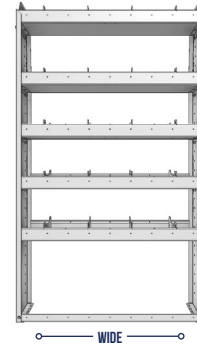

SHELVING UNITS

PROFILED BACK SHELVING UNITS

PART NUMBER	DEEP (IN.)	WIDE (IN.)	HIGH (IN.)	NRW / STD SHELVES	NRW / STD DIVIDERS	WEIGHT (LBS.)	OPTIONS							
							1 DOOR	BACK PANEL	1 NRW SHELF	1 STD SHELF	6 NRW DIVIDERS	6 STD DIVIDERS	1 NRW SHELF LINER	1 STD SHELF LINER
21-3363-4	13.5	36	63	1 / 3	4 / 12	61	DO-136	PRS-363	SSH-31	SSH-33	DV-601	DV-603	SSL-31	SSL-33
21-3363-5	13.5	36	63	1 / 4	4 / 16	69	DO-136	PRS-363	SSH-31	SSH-33	DV-601	DV-603	SSL-31	SSL-33
21-3563-4	15.5	36	63	1 / 3	4 / 12	68	DO-136	PRS-363	SSH-33	SSH-35	DV-603	DV-605	SSL-33	SSL-35
21-3563-5	15.5	36	63	1 / 4	4 / 16	76	DO-136	PRS-363	SSH-33	SSH-35	DV-603	DV-605	SSL-33	SSL-35
21-3863-4	18.5	36	63	1 / 3	4 / 12	77	DO-136	PRS-363	NSH-35	SSH-38	DV-625	DV-608	NSL-35	SSL-38
21-3863-5	18.5	36	63	1 / 4	4 / 16	87	DO-136	PRS-363	NSH-35	SSH-38	DV-625	DV-608	NSL-35	SSL-38