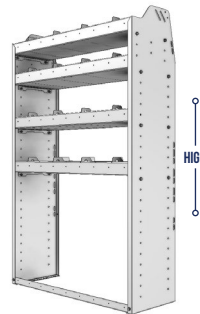

TOUGH. For added strength, our 72", 84" and 92" wide modules come with an adjustable mid support beam.

FLEXIBLE. Our shelving modules are designed to accommodate our unique backpanelling option.

SMART. Our 1.5" lower lip design gives you extra room to use a powerdrill, and is designed to bolt down on the top of the floor's strengthening ribs.

HIGH

WIDE

DEEP

OPTIONS

PART NUMBER	DEEP (IN.)	WIDE (IN.)	HIGH (IN.)	NRW / STD SHELVES	NRW / STD DIVIDERS	WEIGHT (LBS.)	OPTIONS							
							1 DOOR	BACK PANEL	1 NRW SHELF	1 STD SHELF	6 NRW DIVIDERS	6 STD DIVIDERS	1 NRW SHELF LINER	1 STD SHELF LINER
21-3336-2	13.5	36	36	1 / 1	4 / 4	36	DO-136	PRS-336	NSH-31	SSH-33	DV-621	DV-603	NSL-31	SSL-33
21-3336-3	13.5	36	36	1 / 2	4 / 8	44	DO-136	PRS-336	NSH-31	SSH-33	DV-621	DV-603	NSL-31	SSL-33
21-3536-2	15.5	36	36	1 / 1	4 / 4	39	DO-136	PRS-336	NSH-33	SSH-35	DV-623	DV-605	NSL-33	SSL-35
21-3536-3	15.5	36	36	1 / 2	4 / 8	48	DO-136	PRS-336	NSH-33	SSH-35	DV-623	DV-605	NSL-33	SSL-35
21-3836-2	18.5	36	36	1 / 1	4 / 4	44	DO-136	PRS-336	SSH-35	SSH-38	DV-605	DV-608	SSL-35	SSL-38
21-3836-3	18.5	36	36	1 / 2	4 / 8	54	DO-136	PRS-336	SSH-35	SSH-38	DV-605	DV-608	SSL-35	SSL-38

SHELVING UNITS

PROFILED BACK SHELVING UNITS

PART NUMBER	DEEP (IN.)	WIDE (IN.)	HIGH (IN.)	NRW / STD SHELVES	NRW / STD DIVIDERS	WEIGHT (LBS.)	OPTIONS							
							1 DOOR	BACK PANEL	1 NRW SHELF	1 STD SHELF	6 NRW DIVIDERS	6 STD DIVIDERS	1 NRW SHELF LINER	1 STD SHELF LINER
21-3348-3	13.5	36	48	1 / 2	4 / 8	47	DO-136	PRS-348	NSH-31	SSH-33	DV-621	DV-603	NSL-31	SSL-33
21-3348-4	13.5	36	48	1 / 3	4 / 12	57	DO-136	PRS-348	NSH-31	SSH-33	DV-621	DV-603	NSL-31	SSL-33
21-3548-3	15.5	36	48	1 / 2	4 / 8	52	DO-136	PRS-348	NSH-33	SSH-35	DV-623	DV-605	NSL-33	SSL-35
21-3548-4	15.5	36	48	1 / 3	4 / 12	62	DO-136	PRS-348	NSH-33	SSH-35	DV-623	DV-605	NSL-33	SSL-35
21-3848-3	18.5	36	48	1 / 2	4 / 8	59	DO-136	PRS-348	SSH-35	SSH-38	DV-605	DV-608	SSL-35	SSL-38
21-3848-4	18.5	36	48	1 / 3	4 / 12	71	DO-136	PRS-348	SSH-35	SSH-38	DV-605	DV-608	SSL-35	SSL-38