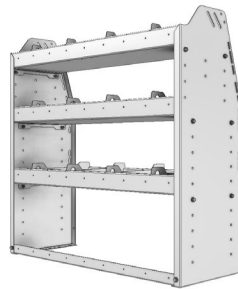

SHELVING UNITS

SEPARATOR SHELVING
PROFILED BACK

SHELVING UNITS

PROFILED BACK SHELVING UNITS

Our profiled back shelving modules are fabricated with 5052-H32 .100" thick aluminium. They are lightweight, strong and sturdy thanks to special aluminum alloys and advanced precision forging methods. Carefully designed with smart and functional features that are based upon 50 years of design, fabrication and installation experience. Our wide array of module dimensions makes it easy to satisfy your individual storage requirements.

SILENT. Our shelf dividers offer a sturdy & adjustable. Fabricated with our unique Rattle Free design.

ADJUSTABLE. Our Side Panels are designed so you can adjust your shelves in 2" increments.

Shown with optional equipment available in the accessories section.

TOUGH. For added strength, our 72", 84" and 92" wide modules come with an adjustable mid support beam.

FLEXIBLE. Our shelving modules are designed to accommodate our unique backpanelling option.

SMART. Our 1.5" lower lip design gives you extra room to use a powerdrill, and is designed to bolt down on the top of the floor's strengthening ribs.