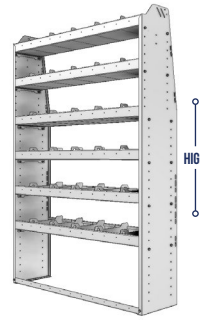

PROFILED BACK SHELVING UNITS