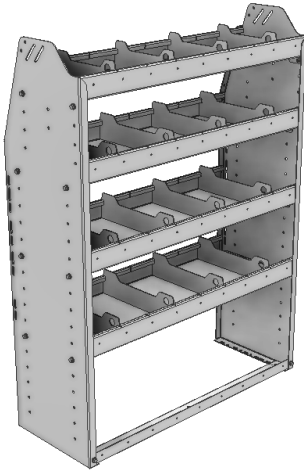

TOUGH. For added strength, our 72", 84" and 92" wide modules come with an adjustable mid support beam.

FLEXIBLE. Our shelving modules are designed to accommodate our unique backpanelling option.

SMART. Our 1.5" lower lip design gives you extra room to use a powerdrill, and is designed to bolt down on the top of the floor's strengthening ribs.

HIGH

WIDE

DEEP

OPTIONS

PART NUMBER	DEEP (IN.)	WIDE (IN.)	HIGH (IN.)	NRW / STD SHELVES	NRW / STD DIVIDERS	WEIGHT (LBS.)	OPTIONS							
							1 DOOR	BACK PANEL	1 NRW SHELF	1 STD SHELF	6 NRW DIVIDERS	6 STD DIVIDERS	1 NRW SHELF LINER	1 STD SHELF LINER
21-3336-2	13.5	36	36	1 / 1	4 / 4	36	DO-136	PRS-336	NSH-31	SSH-33	DV-621	DV-603	NSL-31	SSL-33
21-3336-3	13.5	36	36	1 / 2	4 / 8	44	DO-136	PRS-336	NSH-31	SSH-33	DV-621	DV-603	NSL-31	SSL-33
21-3536-2	15.5	36	36	1 / 1	4 / 4	39	DO-136	PRS-336	NSH-33	SSH-35	DV-623	DV-605	NSL-33	SSL-35
21-3536-3	15.5	36	36	1 / 2	4 / 8	48	DO-136	PRS-336	NSH-33	SSH-35	DV-623	DV-605	NSL-33	SSL-35
21-3836-2	18.5	36	36	1 / 1	4 / 4	44	DO-136	PRS-336	SSH-35	SSH-38	DV-605	DV-608	SSL-35	SSL-38
21-3836-3	18.5	36	36	1 / 2	4 / 8	54	DO-136	PRS-336	SSH-35	SSH-38	DV-605	DV-608	SSL-35	SSL-38

SHELVING UNITS

PROFILED BACK SHELVING UNITS

PART NUMBER	DEEP (IN.)	WIDE (IN.)	HIGH (IN.)	NRW / STD SHELVES	NRW / STD DIVIDERS	WEIGHT (LBS.)	OPTIONS							
							1 DOOR	BACK PANEL	1 NRW SHELF	1 STD SHELF	6 NRW DIVIDERS	6 STD DIVIDERS	1 NRW SHELF LINER	1 STD SHELF LINER
21-3348-3	13.5	36	48	1 / 2	4 / 8	47	DO-136	PRS-348	NSH-31	SSH-33	DV-621	DV-603	NSL-31	SSL-33
21-3348-4	13.5	36	48	1 / 3	4 / 12	57	DO-136	PRS-348	NSH-31	SSH-33	DV-621	DV-603	NSL-31	SSL-33
21-3548-3	15.5	36	48	1 / 2	4 / 8	52	DO-136	PRS-348	NSH-33	SSH-35	DV-623	DV-605	NSL-33	SSL-35
21-3548-4	15.5	36	48	1 / 3	4 / 12	62	DO-136	PRS-348	NSH-33	SSH-35	DV-623	DV-605	NSL-33	SSL-35
21-3848-3	18.5	36	48	1 / 2	4 / 8	59	DO-136	PRS-348	SSH-35	SSH-38	DV-605	DV-608	SSL-35	SSL-38
21-3848-4	18.5	36	48	1 / 3	4 / 12	71	DO-136	PRS-348	SSH-35	SSH-38	DV-605	DV-608	SSL-35	SSL-38