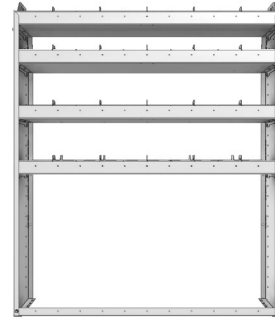

SHELVING UNITS

PROFILED BACK SHELVING UNITS

PART NUMBER	DEEP (IN.)	WIDE (IN.)	HIGH (IN.)	NRW / STD SHELVES	NRW / STD DIVIDERS	WEIGHT (LBS.)	OPTIONS							
							1 DOOR	BACK PANEL	1 NRW SHELF	1 STD SHELF	6 NRW DIVIDERS	6 STD DIVIDERS	1 NRW SHELF LINER	1 STD SHELF LINER
21-4358-3	13.5	48	58	1 / 2	5 / 10	59	DO-148	PRS-458	SSH-41	SSH-43	DV-601	DV-603	SSL-41	SSL-43
21-4358-4	13.5	48	58	1 / 3	5 / 15	71	DO-148	PRS-458	SSH-41	SSH-43	DV-601	DV-603	SSL-41	SSL-43
21-4558-3	15.5	48	58	1 / 2	5 / 10	65	DO-148	PRS-458	SSH-43	SSH-45	DV-603	DV-605	SSL-43	SSL-45
21-4558-4	15.5	48	58	1 / 3	5 / 15	78	DO-148	PRS-458	SSH-43	SSH-45	DV-603	DV-605	SSL-43	SSL-45
21-4858-3	18.5	48	58	1 / 2	5 / 10	74	DO-148	PRS-458	NSH-45	SSH-48	DV-625	DV-608	NSL-45	SSL-48
21-4858-4	18.5	48	58	1 / 3	5 / 15	89	DO-148	PRS-458	NSH-45	SSH-48	DV-625	DV-608	NSL-45	SSL-48