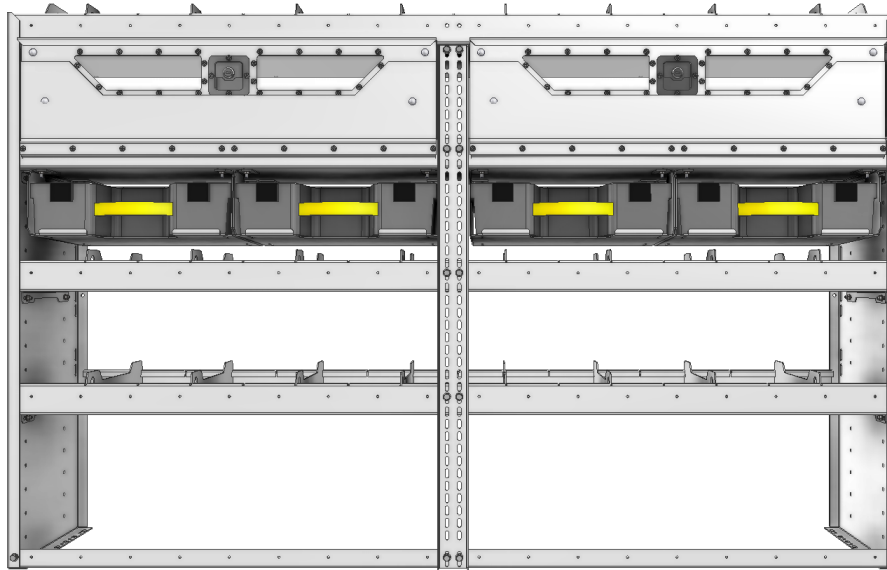

SHELVING UNITS

SEPARATOR SHELVING
PROFILED BACK

SHELVING UNITS

PROFILED BACK SHELVING UNITS

Our profiled back shelving modules are fabricated with 5052-H32 .100" thick aluminium. They are lightweight, strong and sturdy thanks to special aluminum alloys and advanced precision forging methods. Carefully designed with smart and functional features that are based upon 50 years of design, fabrication and installation experience. Our wide array of module dimensions makes it easy to satisfy your individual storage requirements.

SILENT. Our shelf dividers offer a sturdy & adjustable. Fabricated with our unique Rattle Free design.

ADJUSTABLE. Our Side Panels are designed so you can adjust your shelves in 2" increments.

Shown with optional equipment available in the accessories section.

TOUGH. For added strength, our 72", 84" and 92" wide modules come with an adjustable mid support beam.

FLEXIBLE. Our shelving modules are designed to accommodate our unique backpanelling option.

SMART. Our 1.5" lower lip design gives you extra room to use a powerdrill, and is designed to bolt down on the top of the floor's strengthening ribs.