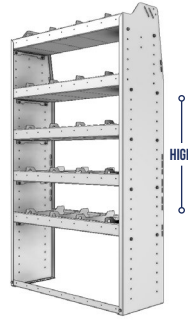

SHELVING UNITS

PROFILED BACK SHELVING UNITS

PART NUMBER	DEEP (IN.)	WIDE (IN.)	HIGH (IN.)	NRW / STD SHELVES	NRW / STD DIVIDERS	WEIGHT (LBS.)	OPTIONS							
							1 DOOR	BACK PANEL	1 NRW SHELF	1 STD SHELF	6 NRW DIVIDERS	6 STD DIVIDERS	1 NRW SHELF LINER	1 STD SHELF LINER
21-3363-4	13.5	36	63	1 / 3	4 / 12	61	DO-136	PRS-363	SSH-31	SSH-33	DV-601	DV-603	SSL-31	SSL-33
21-3363-5	13.5	36	63	1 / 4	4 / 16	69	DO-136	PRS-363	SSH-31	SSH-33	DV-601	DV-603	SSL-31	SSL-33
21-3563-4	15.5	36	63	1 / 3	4 / 12	68	DO-136	PRS-363	SSH-33	SSH-35	DV-603	DV-605	SSL-33	SSL-35
21-3563-5	15.5	36	63	1 / 4	4 / 16	76	DO-136	PRS-363	SSH-33	SSH-35	DV-603	DV-605	SSL-33	SSL-35
21-3863-4	18.5	36	63	1 / 3	4 / 12	77	DO-136	PRS-363	NSH-35	SSH-38	DV-625	DV-608	NSL-35	SSL-38
21-3863-5	18.5	36	63	1 / 4	4 / 16	87	DO-136	PRS-363	NSH-35	SSH-38	DV-625	DV-608	NSL-35	SSL-38