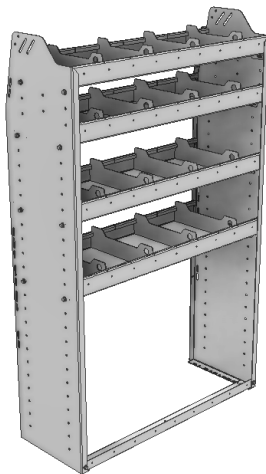

TOUGH. For added strength, our 72", 84" and 92" wide modules come with an adjustable mid support beam.

FLEXIBLE. Our shelving modules are designed to accommodate our unique backpanelling option.

SMART. Our 1.5" lower lip design gives you extra room to use a powerdrill, and is designed to bolt down on the top of the floor's strengthening ribs.

HIGH

WIDE

DEEP

OPTIONS

PART NUMBER	DEEP (IN.)	WIDE (IN.)	HIGH (IN.)	NRW / STD SHELVES	NRW / STD DIVIDERS	WEIGHT (LBS.)	OPTIONS							
							1 DOOR	BACK PANEL	1 NRW SHELF	1 STD SHELF	6 NRW DIVIDERS	6 STD DIVIDERS	1 NRW SHELF LINER	1 STD SHELF LINER
21-3336-2	13.5	36	36	1 / 1	4 / 4	36	DO-136	PRS-336	NSH-31	SSH-33	DV-621	DV-603	NSL-31	SSL-33
21-3336-3	13.5	36	36	1 / 2	4 / 8	44	DO-136	PRS-336	NSH-31	SSH-33	DV-621	DV-603	NSL-31	SSL-33
21-3536-2	15.5	36	36	1 / 1	4 / 4	39	DO-136	PRS-336	NSH-33	SSH-35	DV-623	DV-605	NSL-33	SSL-35
21-3536-3	15.5	36	36	1 / 2	4 / 8	48	DO-136	PRS-336	NSH-33	SSH-35	DV-623	DV-605	NSL-33	SSL-35
21-3836-2	18.5	36	36	1 / 1	4 / 4	44	DO-136	PRS-336	SSH-35	SSH-38	DV-605	DV-608	SSL-35	SSL-38
21-3836-3	18.5	36	36	1 / 2	4 / 8	54	DO-136	PRS-336	SSH-35	SSH-38	DV-605	DV-608	SSL-35	SSL-38

SHELVING UNITS

PROFILED BACK SHELVING UNITS

PART NUMBER	DEEP (IN.)	WIDE (IN.)	HIGH (IN.)	NRW / STD SHELVES	NRW / STD DIVIDERS	WEIGHT (LBS.)	OPTIONS							
							1 DOOR	BACK PANEL	1 NRW SHELF	1 STD SHELF	6 NRW DIVIDERS	6 STD DIVIDERS	1 NRW SHELF LINER	1 STD SHELF LINER
21-3348-3	13.5	36	48	1 / 2	4 / 8	47	DO-136	PRS-348	NSH-31	SSH-33	DV-621	DV-603	NSL-31	SSL-33
21-3348-4	13.5	36	48	1 / 3	4 / 12	57	DO-136	PRS-348	NSH-31	SSH-33	DV-621	DV-603	NSL-31	SSL-33
21-3548-3	15.5	36	48	1 / 2	4 / 8	52	DO-136	PRS-348	NSH-33	SSH-35	DV-623	DV-605	NSL-33	SSL-35
21-3548-4	15.5	36	48	1 / 3	4 / 12	62	DO-136	PRS-348	NSH-33	SSH-35	DV-623	DV-605	NSL-33	SSL-35
21-3848-3	18.5	36	48	1 / 2	4 / 8	59	DO-136	PRS-348	SSH-35	SSH-38	DV-605	DV-608	SSL-35	SSL-38
21-3848-4	18.5	36	48	1 / 3	4 / 12	71	DO-136	PRS-348	SSH-35	SSH-38	DV-605	DV-608	SSL-35	SSL-38