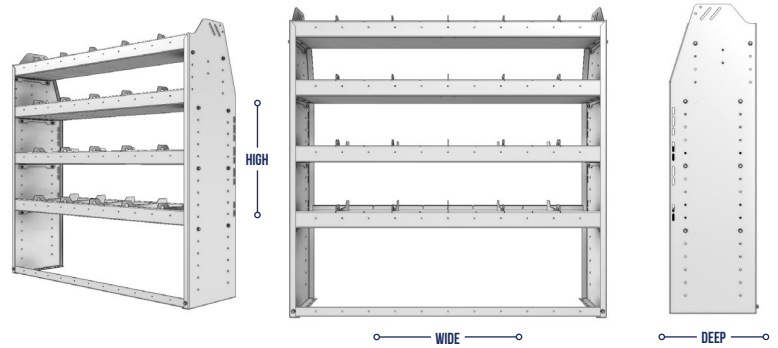

TOUGH. For added strength, our 72", 84" and 92" wide modules come with an adjustable mid support beam.

FLEXIBLE. Our shelving modules are designed to accommodate our unique backpanelling option.

SMART. Our 1.5" lower lip design gives you extra room to use a powerdrill, and is designed to bolt down on the top of the floor's strengthening ribs.

PART NUMBER	DEEP (IN.)	WIDE (IN.)	HIGH (IN.)	NRW / STD SHELVES	NRW / STD DIVIDERS	WEIGHT (LBS.)	OPTIONS							
							1 DOOR	BACK PANEL	1 NRW SHELF	1 STD SHELF	6 NRW DIVIDERS	6 STD DIVIDERS	1 NRW SHELF LINER	1 STD SHELF LINER
21-3372-5	13.5	36	72	2 / 3	8 / 12	69	DO-136	PRS-372	NSH-31	SSH-33	DV-621	DV-603	NSL-31	SSL-33
21-3372-6	13.5	36	72	2 / 4	8 / 16	78	DO-136	PRS-372	NSH-31	SSH-33	DV-621	DV-603	NSL-31	SSL-33
21-3572-5	15.5	36	72	2 / 3	8 / 12	77	DO-136	PRS-372	NSH-33	SSH-35	DV-623	DV-605	NSL-33	SSL-35
21-3572-6	15.5	36	72	2 / 4	8 / 16	86	DO-136	PRS-372	NSH-33	SSH-35	DV-623	DV-605	NSL-33	SSL-35
21-3872-5	18.5	36	72	2 / 3	8 / 12	88	DO-136	PRS-372	SSH-35	SSH-38	DV-605	DV-608	SSL-35	SSL-38
21-3872-6	18.5	36	72	2 / 4	8 / 16	99	DO-136	PRS-372	SSH-35	SSH-38	DV-605	DV-608	SSL-35	SSL-38

SHELVING UNITS

PROFILED BACK SHELVING UNITS

PART NUMBER	DEEP (IN.)	WIDE (IN.)	HIGH (IN.)	NRW / STD SHELVES	NRW / STD DIVIDERS	WEIGHT (LBS.)	OPTIONS							
							1 DOOR	BACK PANEL	1 NRW SHELF	1 STD SHELF	6 NRW DIVIDERS	6 STD DIVIDERS	1 NRW SHELF LINER	1 STD SHELF LINER
21-4336-2	13.5	48	36	1 / 1	5 / 5	41	DO-148	PRS-436	NSH-41	SSH-43	DV-621	DV-603	NSL-41	SSL-43
21-4336-3	13.5	48	36	1 / 2	5 / 10	52	DO-148	PRS-436	NSH-41	SSH-43	DV-621	DV-603	NSL-41	SSL-43
21-4536-2	15.5	48	36	1 / 1	5 / 5	45	DO-148	PRS-436	NSH-43	SSH-45	DV-623	DV-605	NSL-43	SSL-45
21-4536-3	15.5	48	36	1 / 2	5 / 10	57	DO-148	PRS-436	NSH-43	SSH-45	DV-623	DV-605	NSL-43	SSL-45
21-4836-2	18.5	48	36	1 / 1	5 / 5	51	DO-148	PRS-436	SSH-45	SSH-48	DV-605	DV-608	SSL-45	SSL-48
21-4836-3	18.5	48	36	1 / 2	5 / 10	64	DO-148	PRS-436	SSH-45	SSH-48	DV-605	DV-608	SSL-45	SSL-48