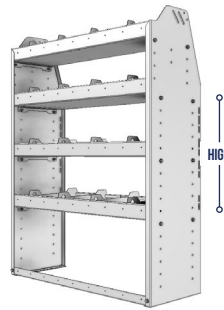

PART NUMBER	DEEP (IN.)	WIDE (IN.)	HIGH (IN.)	NRW / STD SHELVES	NRW / STD DIVIDERS	WEIGHT (LBS.)	OPTIONS							
							1 DOOR	BACK PANEL	1 NRW SHELF	1 STD SHELF	6 NRW DIVIDERS	6 STD DIVIDERS	1 NRW SHELF LINER	1 STD SHELF LINER
21-3348-3	13.5	36	48	1 / 2	4 / 8	47	DO-136	PRS-348	NSH-31	SSH-33	DV-621	DV-603	NSL-31	SSL-33
21-3348-4	13.5	36	48	1 / 3	4 / 12	57	DO-136	PRS-348	NSH-31	SSH-33	DV-621	DV-603	NSL-31	SSL-33
21-3548-3	15.5	36	48	1 / 2	4 / 8	52	DO-136	PRS-348	NSH-33	SSH-35	DV-623	DV-605	NSL-33	SSL-35
21-3548-4	15.5	36	48	1 / 3	4 / 12	62	DO-136	PRS-348	NSH-33	SSH-35	DV-623	DV-605	NSL-33	SSL-35
21-3848-3	18.5	36	48	1 / 2	4 / 8	59	DO-136	PRS-348	SSH-35	SSH-38	DV-605	DV-608	SSL-35	SSL-38
21-3848-4	18.5	36	48	1 / 3	4 / 12	71	DO-136	PRS-348	SSH-35	SSH-38	DV-605	DV-608	SSL-35	SSL-38